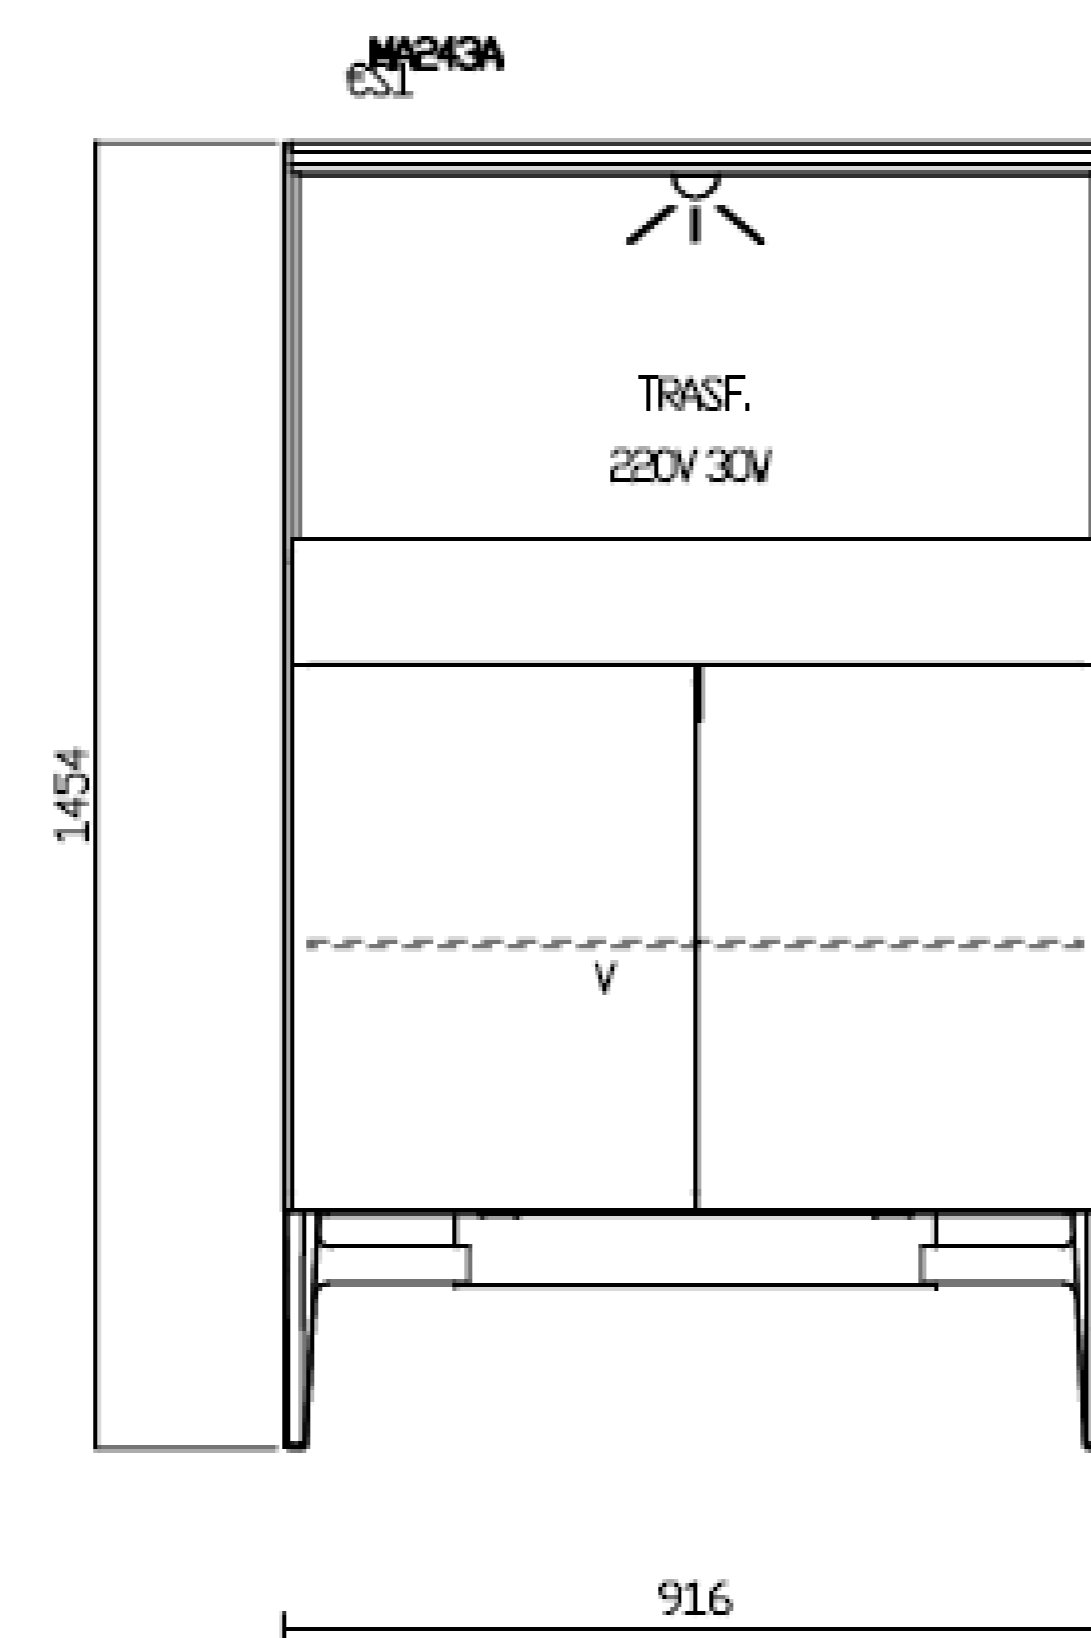

SIDEBOARDS

1 x Code sideboards

By R&D Poliform

Dims: w916 x d501 x 1454 mmh

Inner Structure / Open storage unit / Inner Back: MAT CHAMPAGNE 77

Open storage unit back panel: 4051 BRONZATO MIRROR

Wooden Doors/ Drawers / Lateral sides: GOLD WALNUT

Glass shelves: 1000 CLEAR GLASS

Rear Back Panel: MAT CHAMPAGNE 77

Feet: CHAMPAGNE

Led lamps: 3000 - K. - 220V

Finishing top: MAT ZECEVO / GOLD WALNUT

Drawer Bottom Covering t-cover: B-TECNOCOVER 06 NOCCIOLA

Retail Price: £8,474.00 EACH

Sale Price: £7,203.00 EACH

ST 3183

Poliform