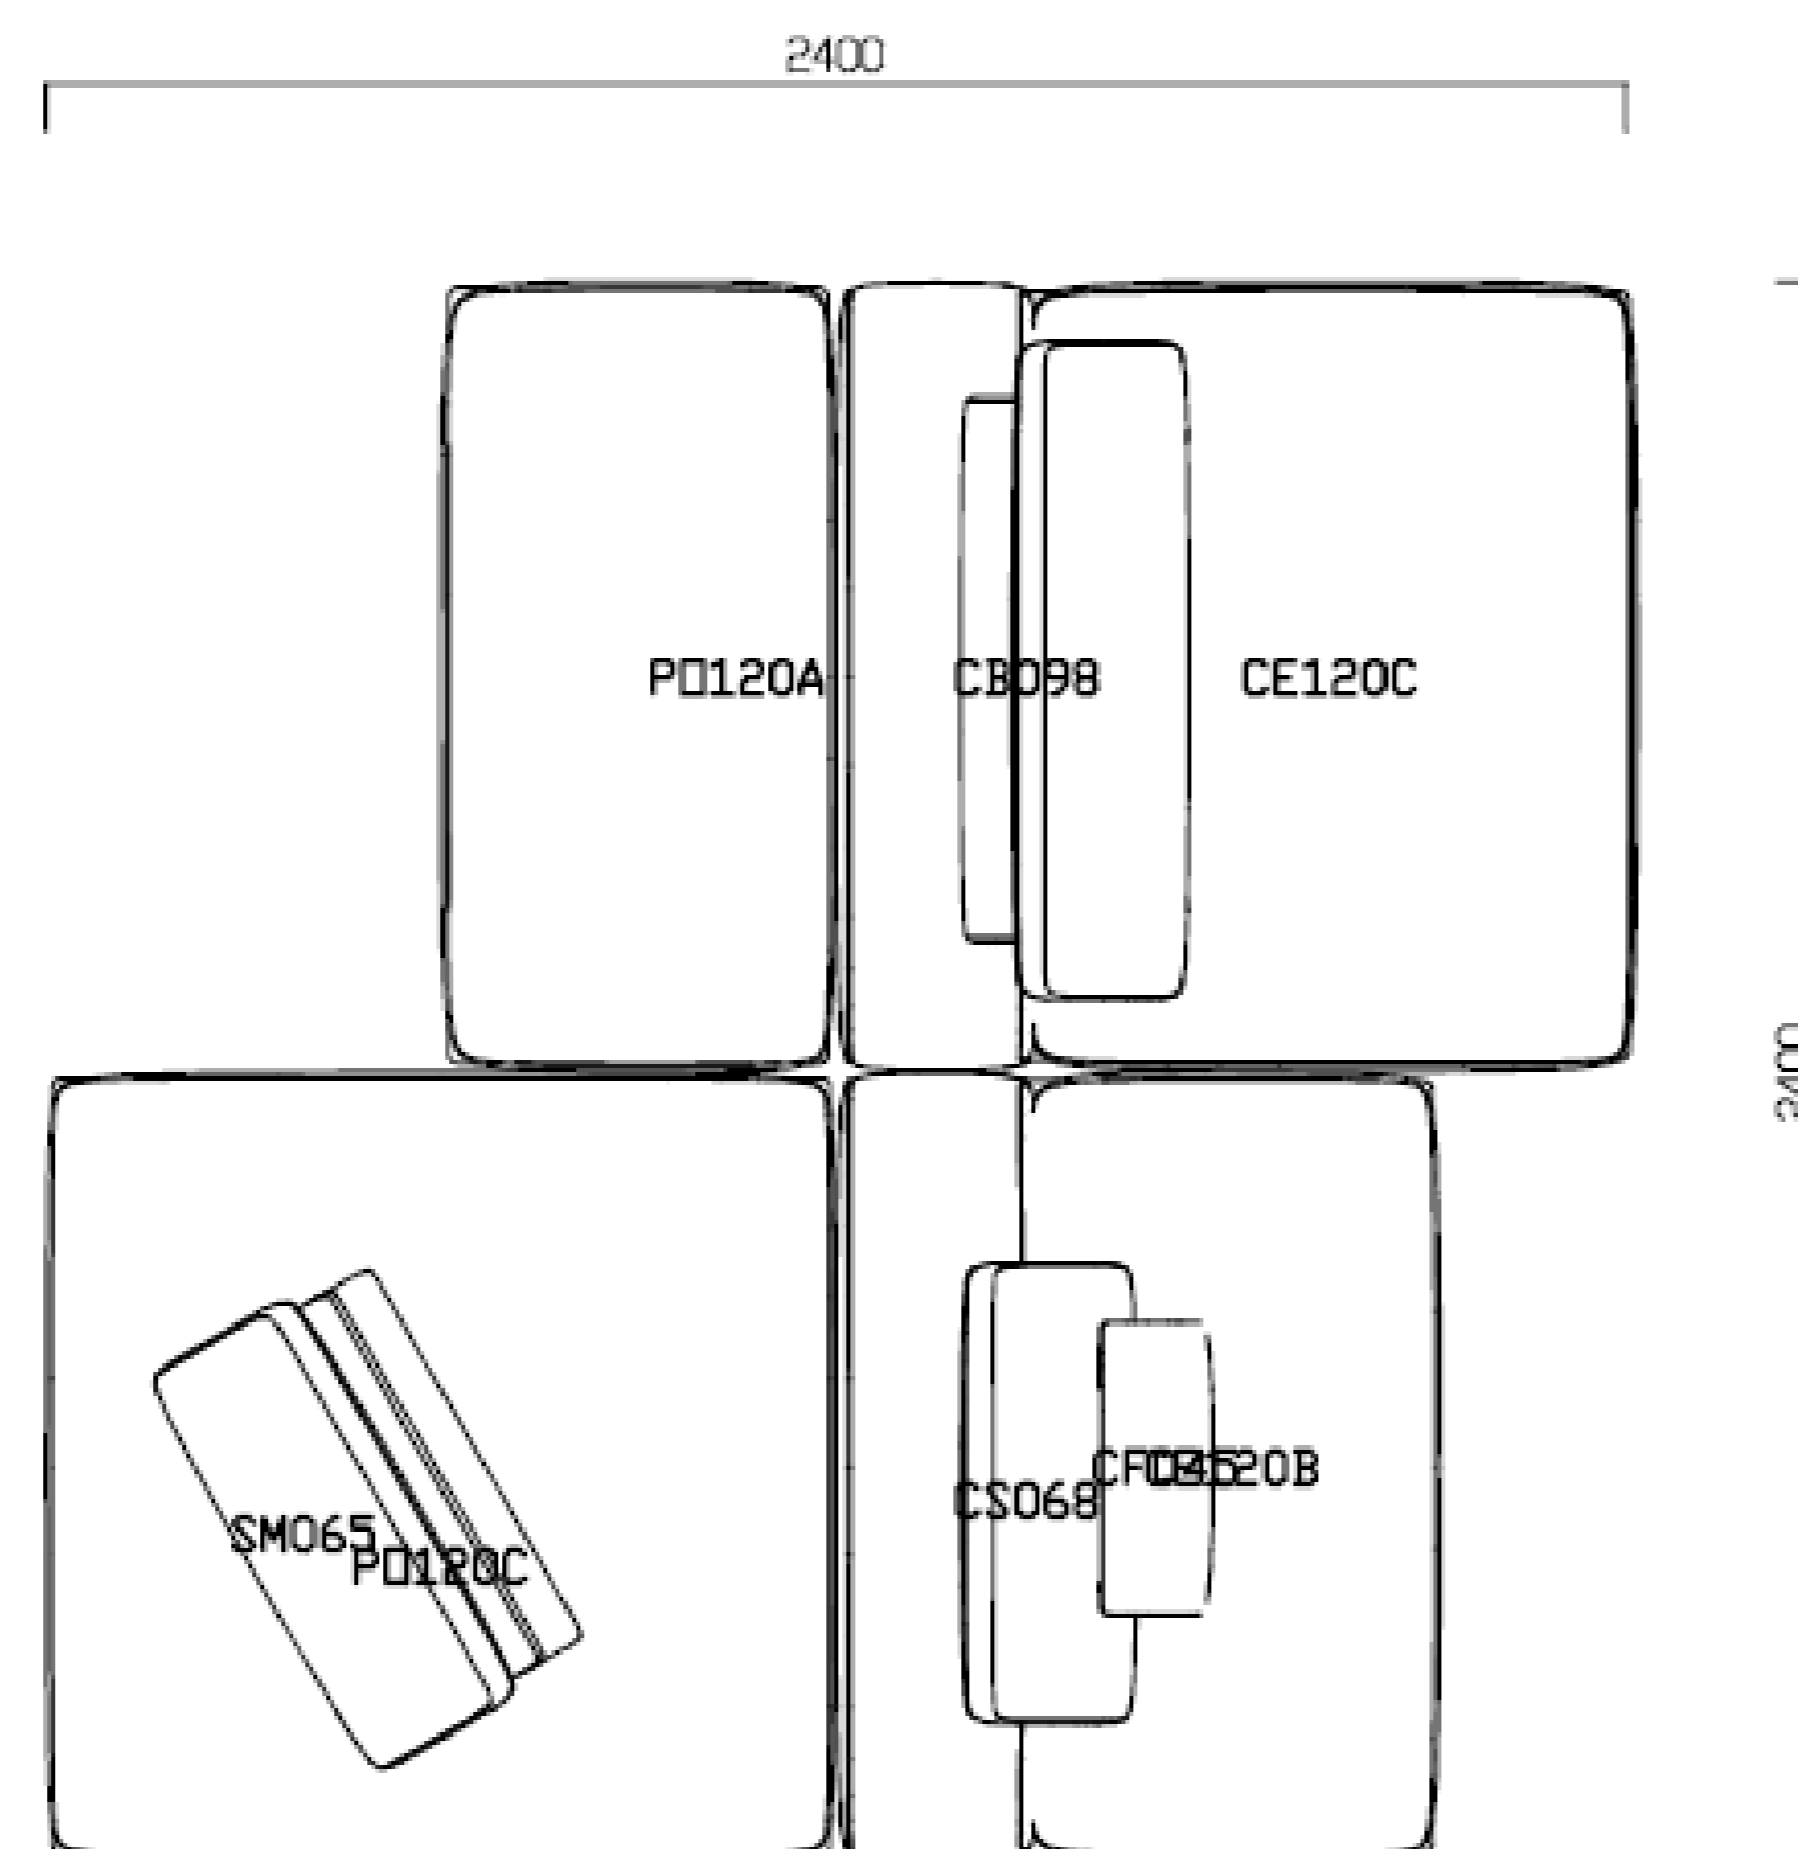

WESTSIDE SOFA OPTIONS

Westside Sofa By Jean-Marie Massaud

Dimensions: 3600 x 1200 x 380/580 mmH

Upholstered in Cat. E-Arcadia 05 Bronzo fabric
Including backrest cushions NOT including scatter cushions

Scatter cushions

- Cat G-Siro 04 Notte x 1 (450 x 450mm) - **Sale Price: £223.64**

Retail Price: £16,535.23

Sale Price: £13,228.18

ST 3092

Westside Sofa By Jean-Marie Massaud

Dimensions: 2400 x 2400 x 380/580 mmH

Upholstered in Cat. E-Arcadia 05 Bronzo fabric
Including backrest cushions NOT including scatter cushions

Scatter cushions

- Cat G-Siro 04 Notte x 1 (450 x 450mm) - **Sale Price: £223.64**

Retail Price: £16,535.23

Sale Price: £13,228.18

ST 3092

Poliform