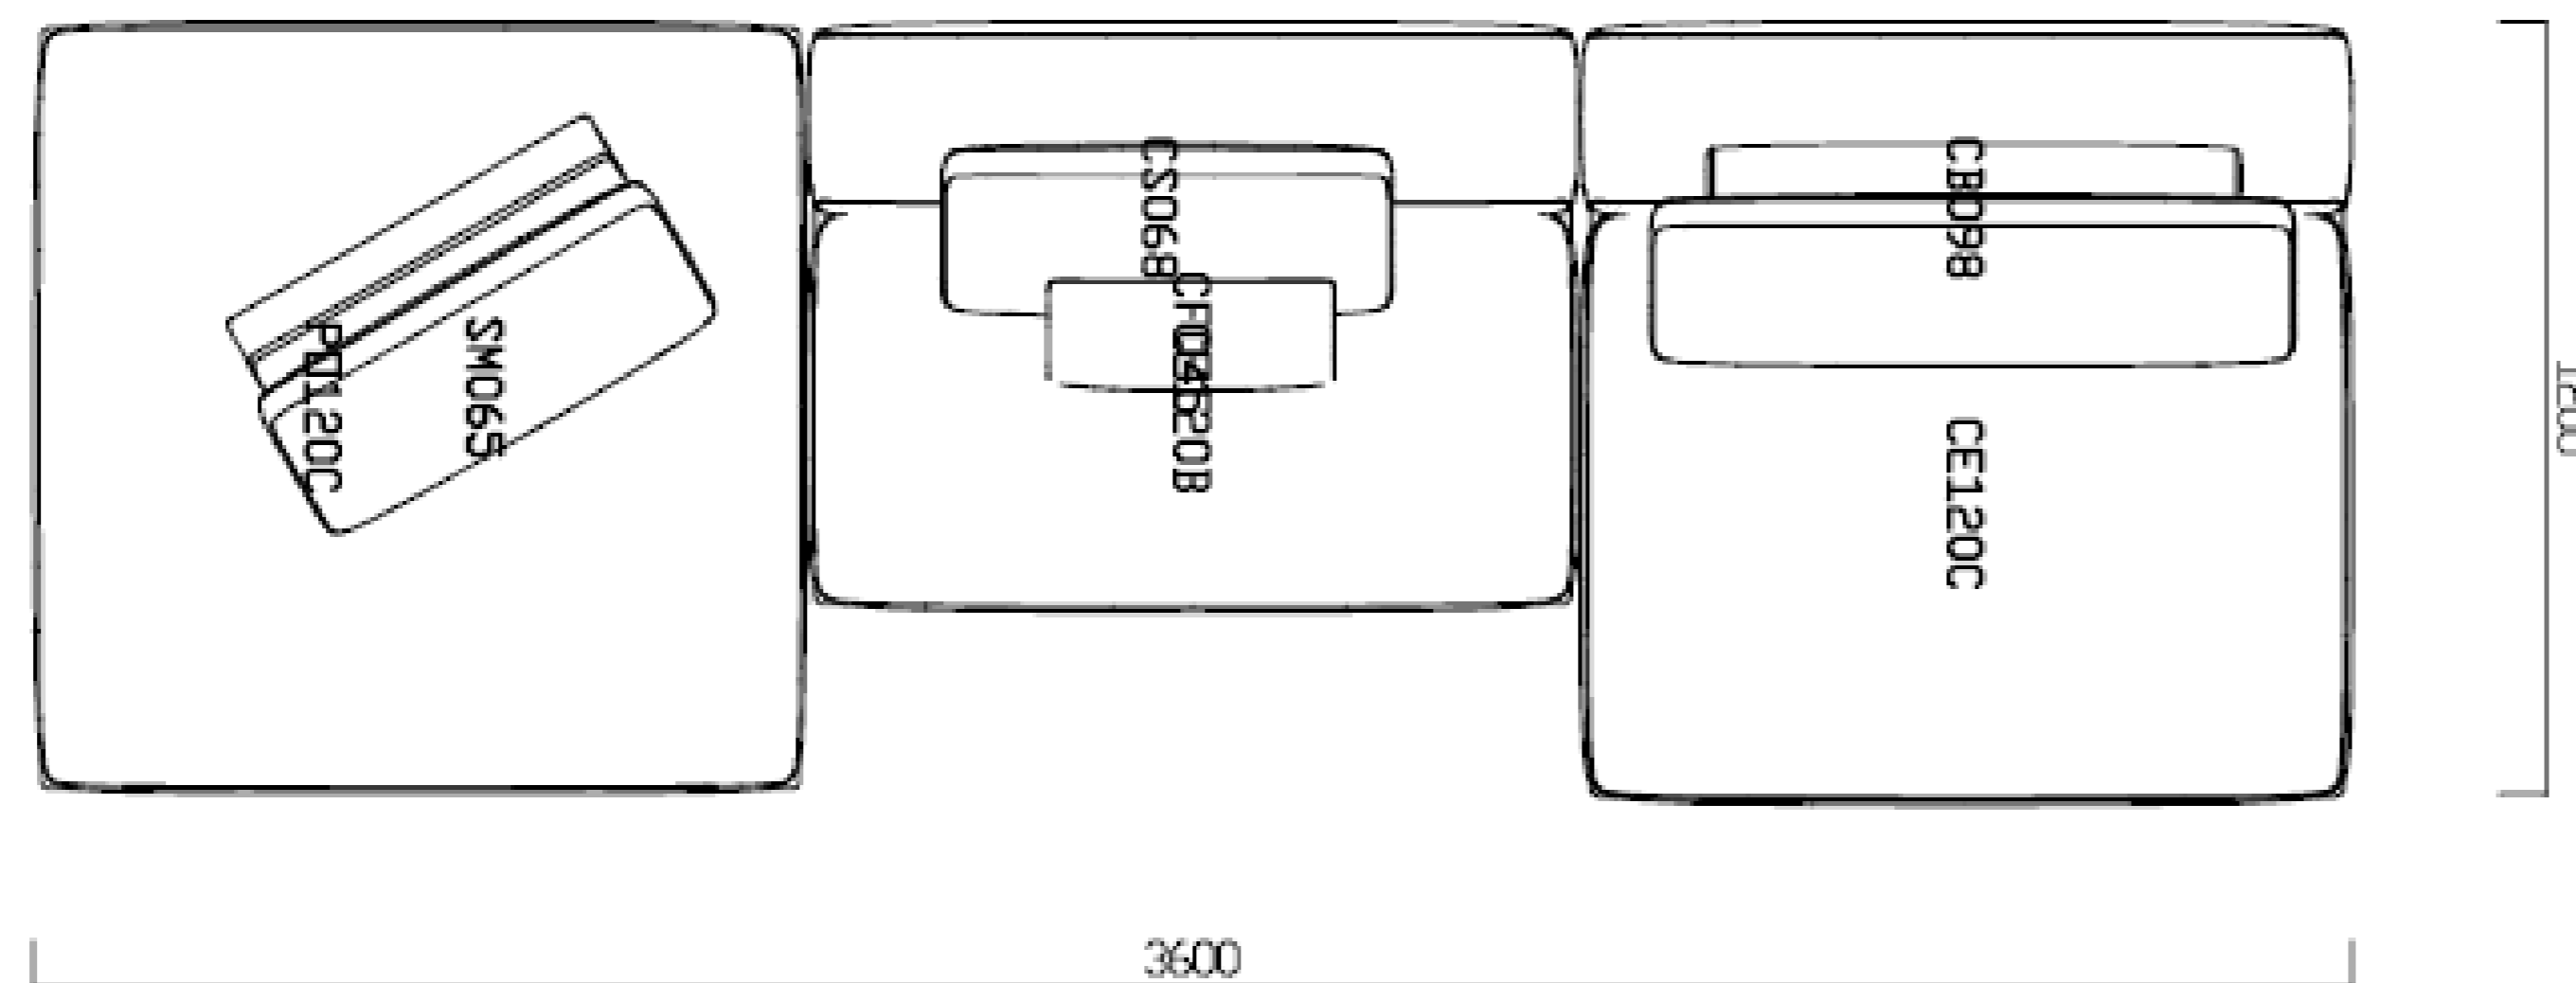

WESTSIDE SOFA OPTIONS

Westside Sofa By Jean-Marie Massaud

Dimensions: 3600 x 1200 x 380/580 mmH

Upholstered in Cat. E-Arcadia 05 Bronzo fabric
Including backrest cushions NOT including scatter cushions

Scatter cushions

- Cat G-Siro 04 Notte x 1 (450 x 450mm) - **Sale Price: £223.64**

Retail Price: £16,535.23

Sale Price: £13,228.18

ST 3092

Westside Sofa By Jean-Marie Massaud

Dimensions: 2400 x 2400 x 380/580 mmH

Upholstered in Cat. E-Arcadia 05 Bronzo fabric
Including backrest cushions NOT including scatter cushions

Scatter cushions

- Cat G-Siro 04 Notte x 1 (450 x 450mm) - **Sale Price: £223.64**

Retail Price: £16,535.23

Sale Price: £13,228.18

ST 3092

Poliform