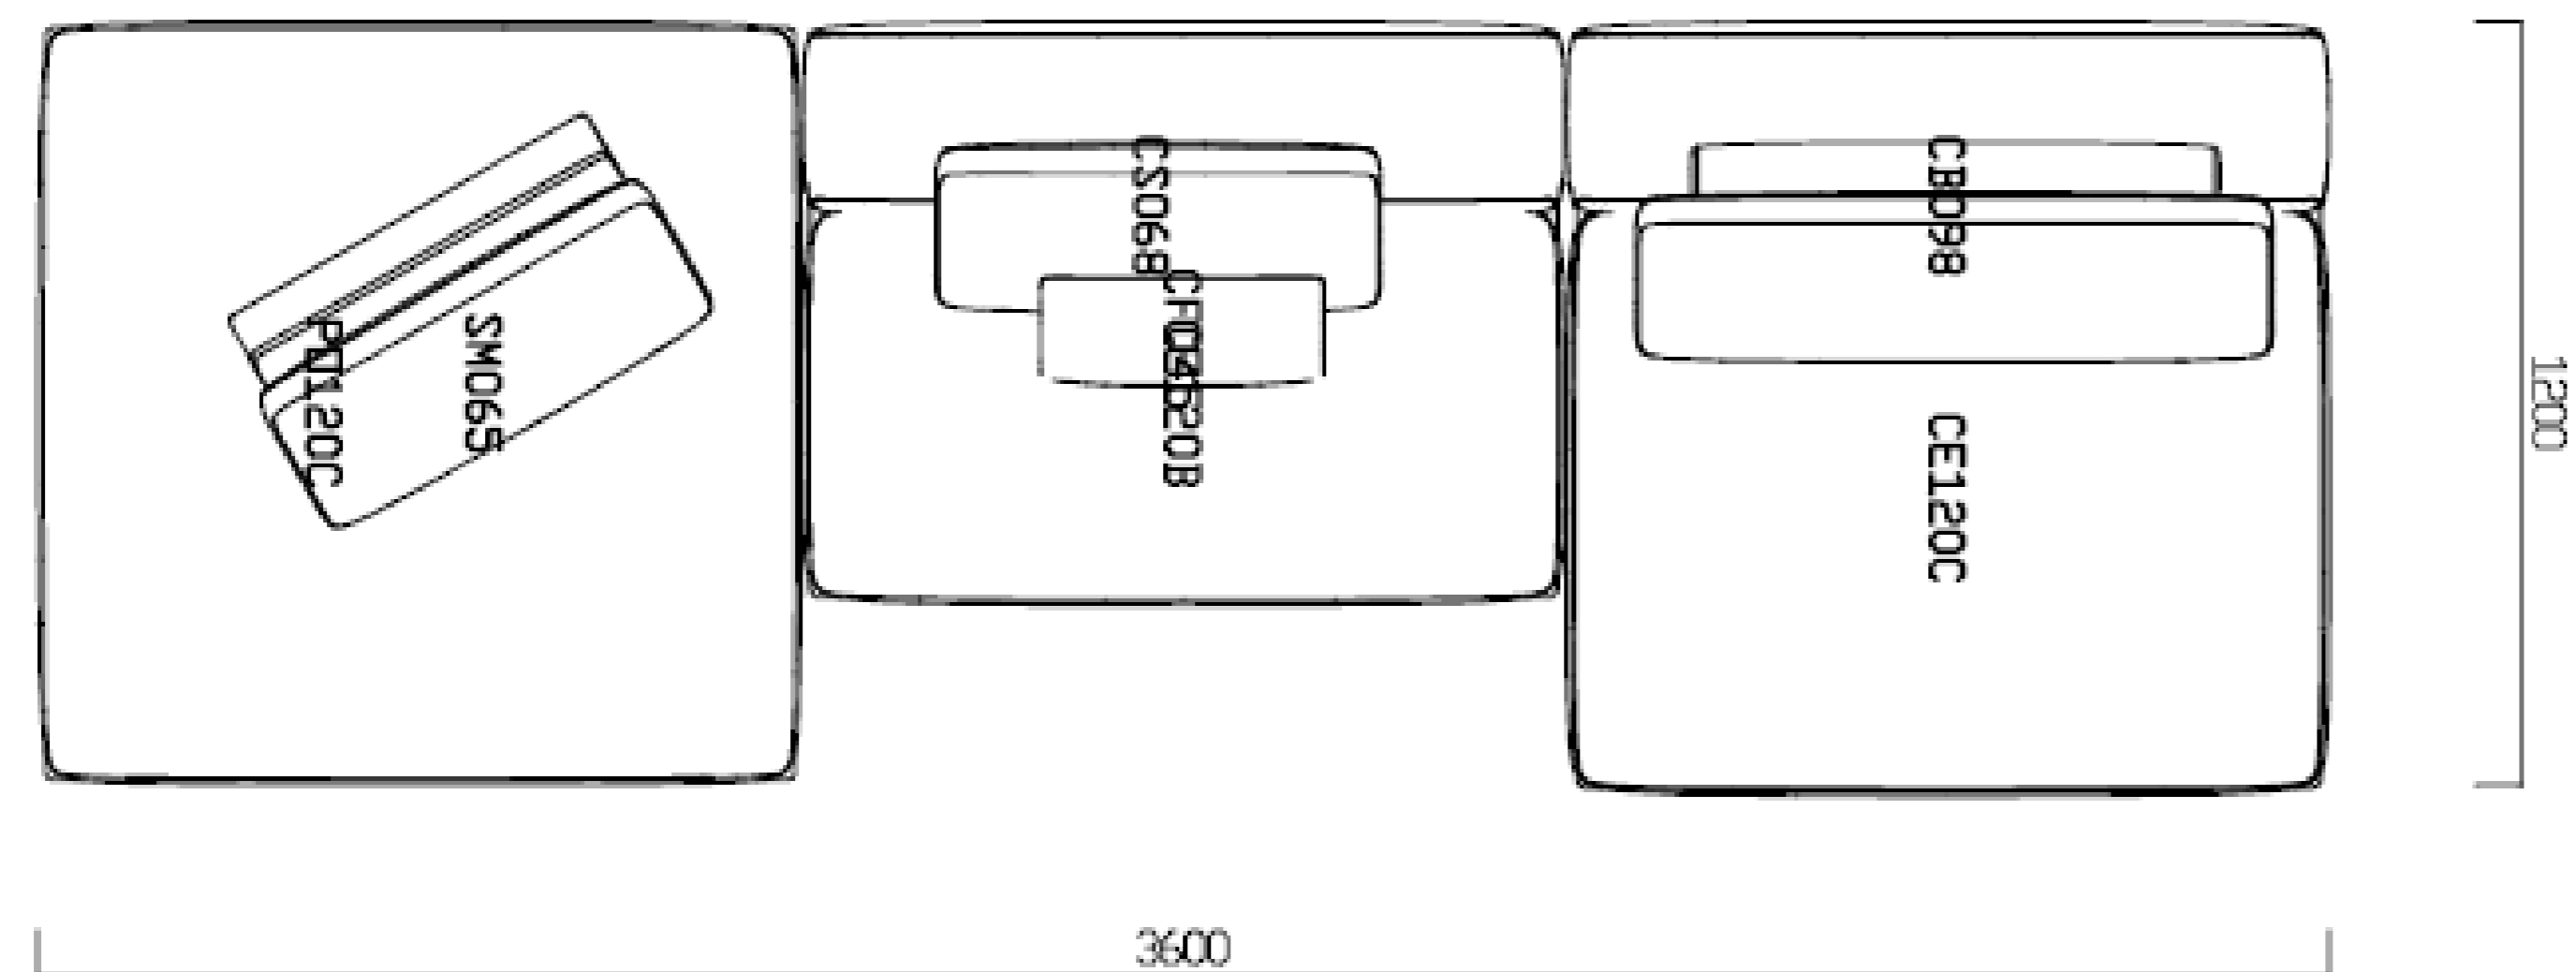

WESTSIDE SOFA OPTIONS

Westside Sofa By Jean-Marie Massaud

Dimensions: 3600 x 1200 x 380/580 mmH
Upholstered in Cat. E-Arcadia 05 Bronzo fabric
Including backrest cushions NOT including scatter cushions

Scatter cushions
- Cat G-Siro 04 Notte x 1 (450 x 450mm) - **Sale Price: £223.64**

Retail Price: £16,535.23
Sale Price: £13,228.18
ST3092

Westside Sofa By Jean-Marie Massaud

Dimensions: 2400 x 2400 x 380/580 mmH
Upholstered in Cat. E-Arcadia 05 Bronzo fabric
Including backrest cushions NOT including scatter cushions

Scatter cushions
- Cat G-Siro 04 Notte x 1 (450 x 450mm) - **Sale Price: £223.64**

Retail Price: £16,535.23
Sale Price: £13,228.18
ST3092