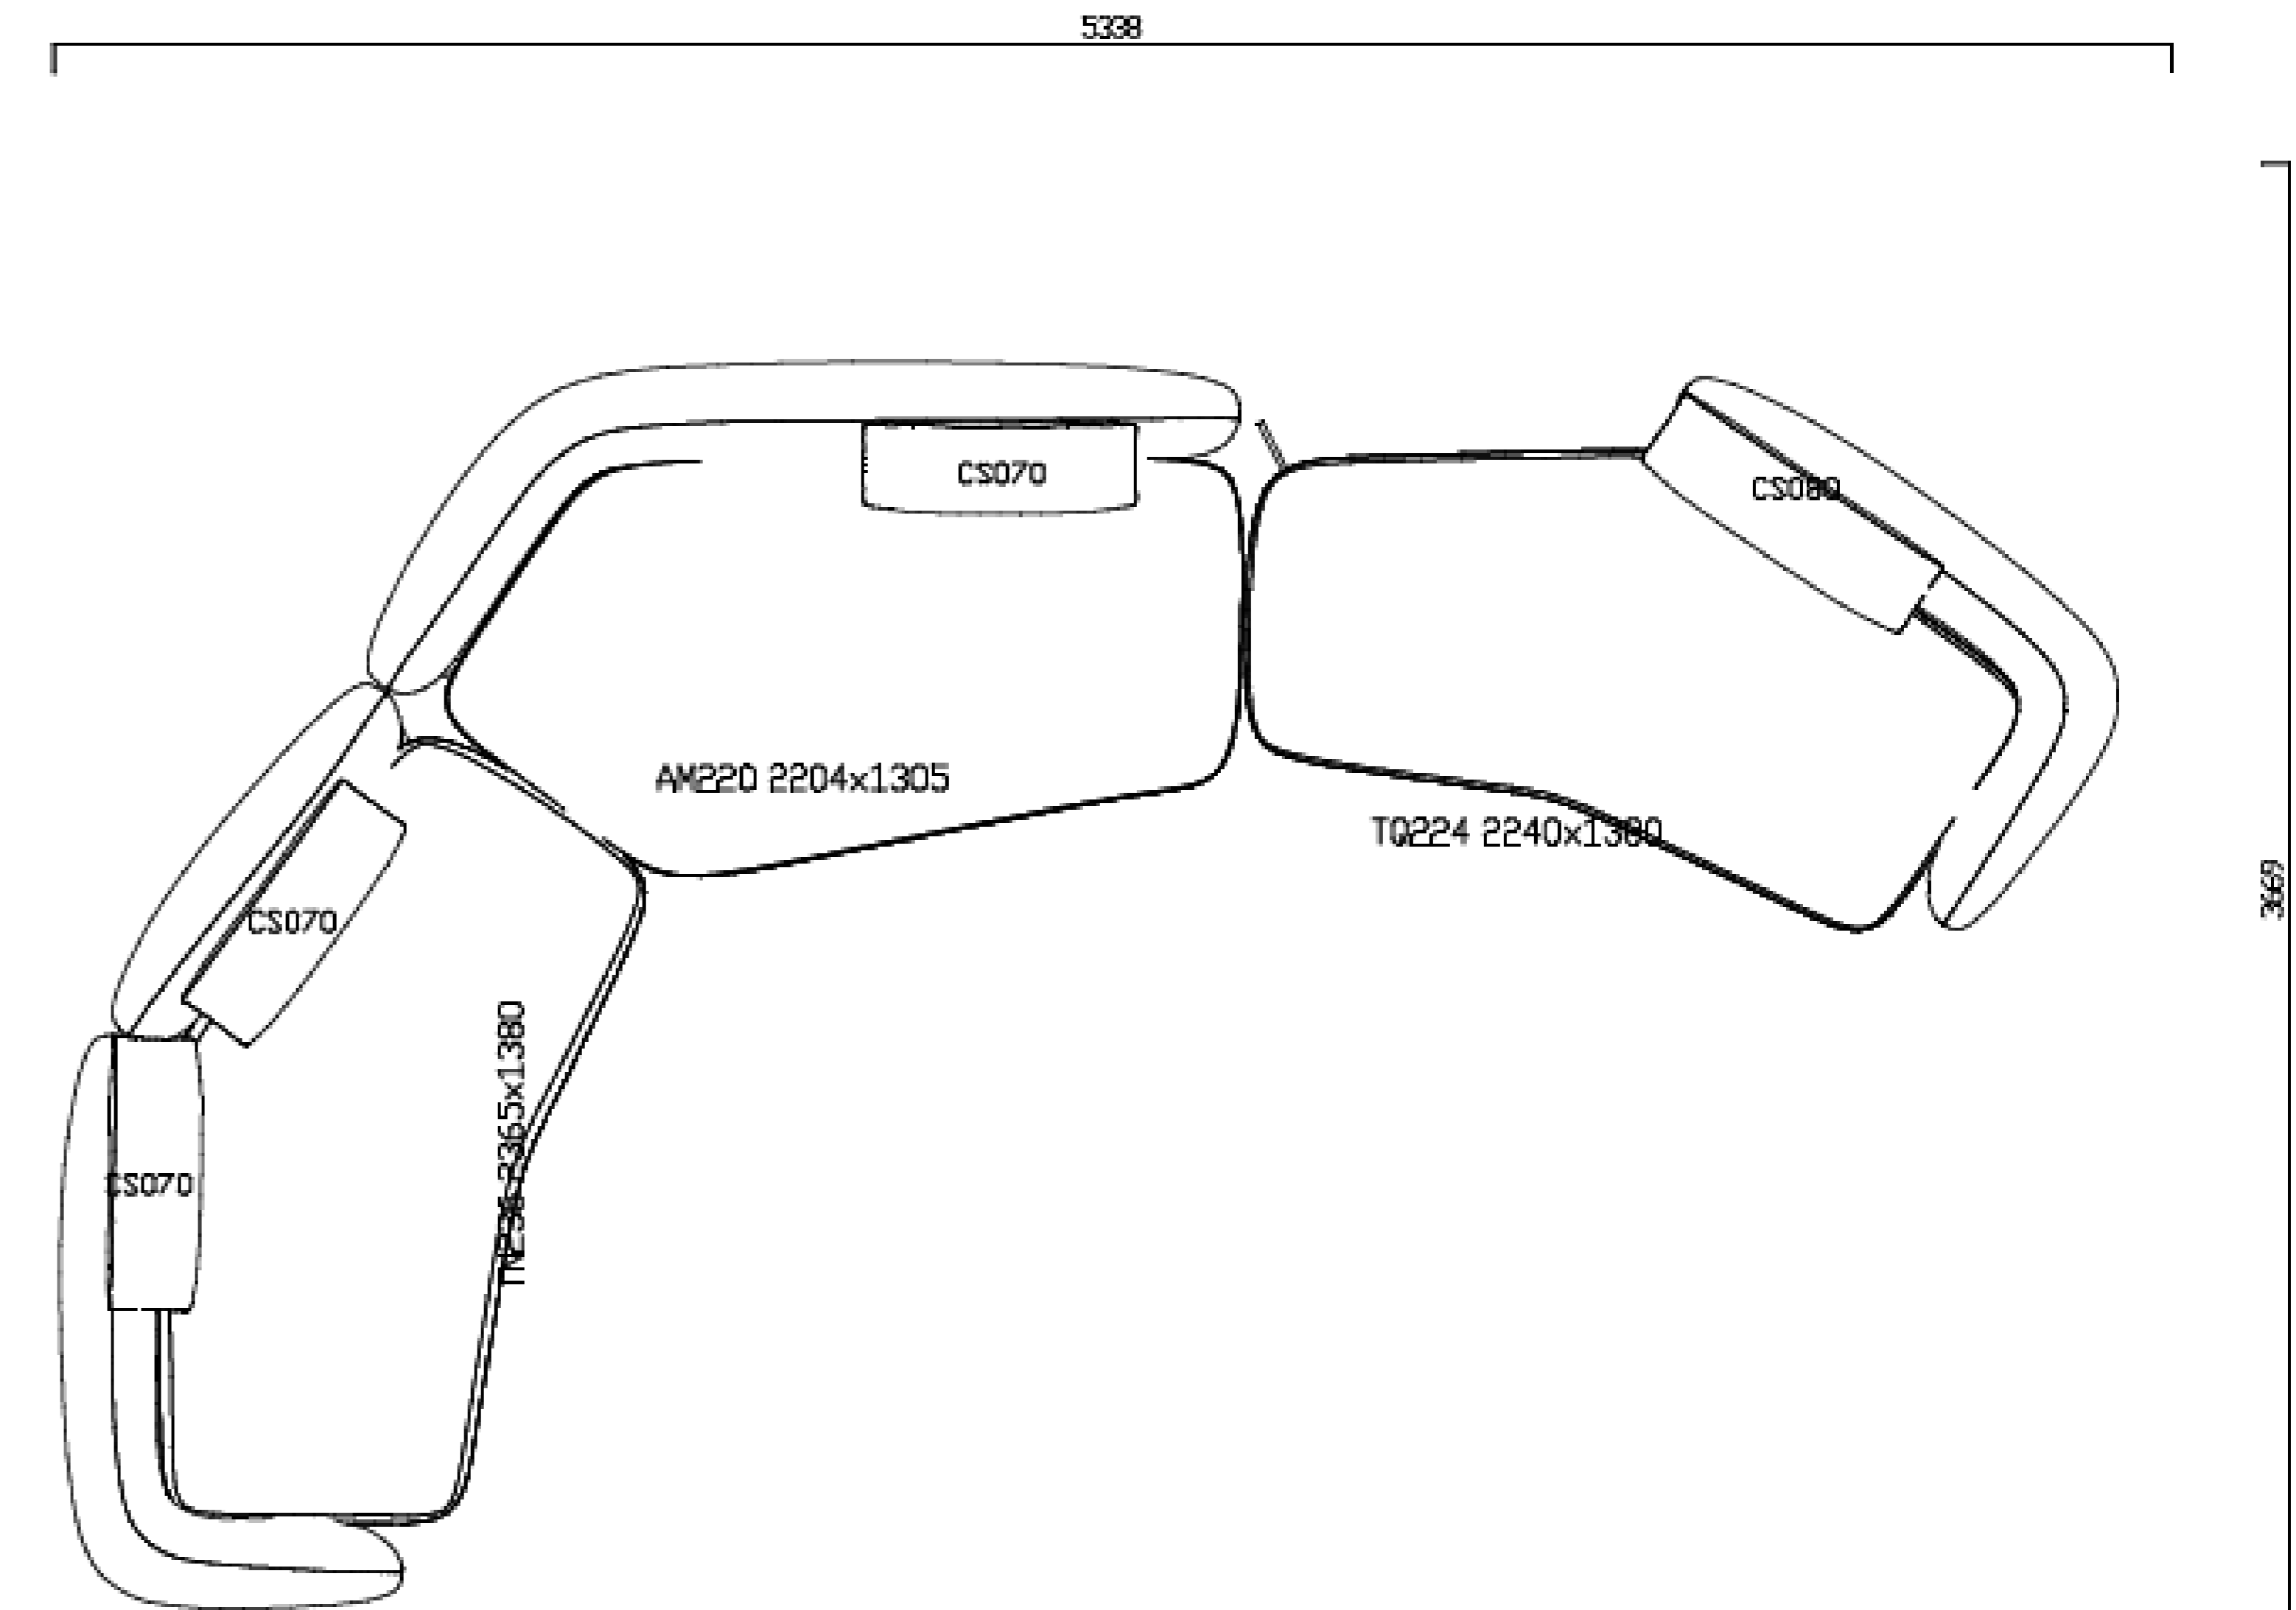

SOFAS

Saint-Germain Sofa (including backrest cushions)
By J. M. Massaud

Dimensions: 5338 x 3669 x 650 mmH
Upholstered in Cat. G-Siro 05 Ruggine
Base in Mat Brown Nickel

OPTIONAL CUSHIONS NOT INCLUDED

3 x Saint Germain Cushion **SJCU050** 500 x 500mm in G-Glasgow 01 Crema
3 x Saint Germain Cushion **SJCU050** 500 x 500mm in E-Agadir 03 Pepe
1 x Saint Germain Cushion **SJCU055** 580 x 550mm in E-Agadir 03 Pepe

Retail Price: £375.84 each **Sale Price: £319.46**
Retail Price: £341.28 each **Sale Price: £290.09**
Retail Price: £383.04 each **Sale Price: £325.58**

Retail Price: £41,068.80 inc VAT
Sale Price: £34,908.48 inc VAT
ST3326

Poliform