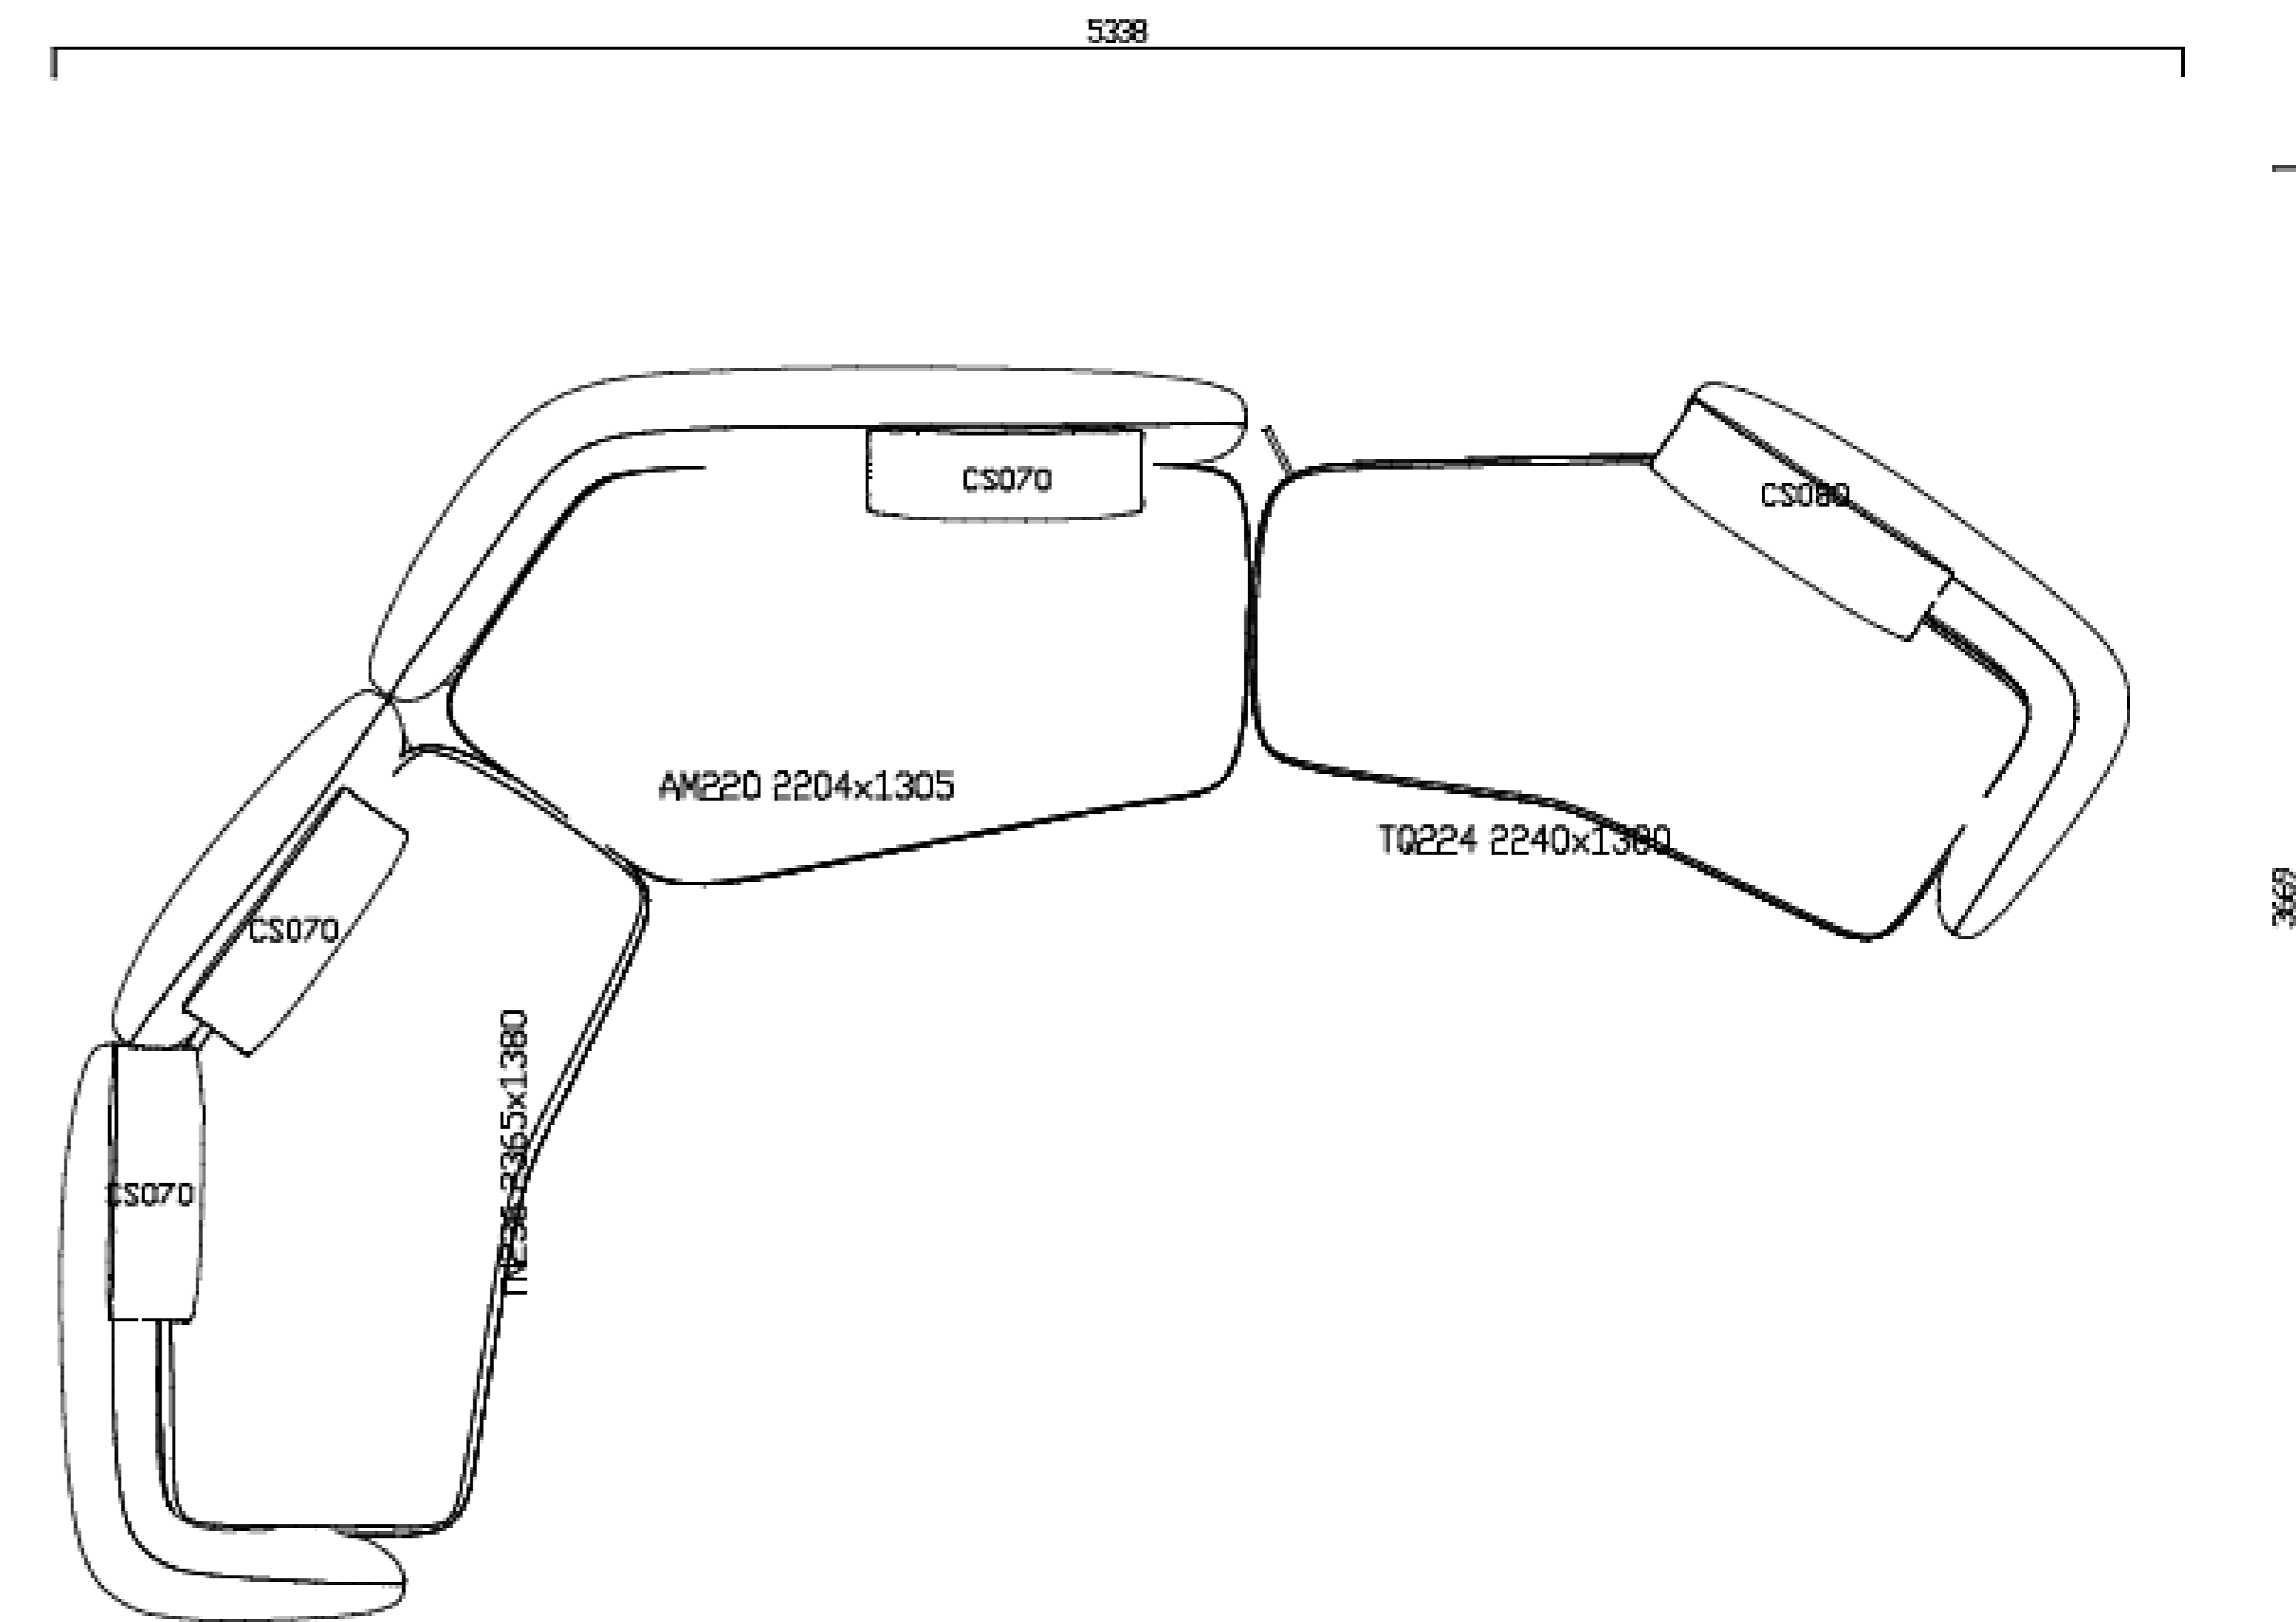

SOFAS

Saint-Germain Sofa (including backrest cushions)
By J. M. Massaud

Dimensions: 5338 x 3669 x 650 mmH
Upholstered in Cat. G-Siro 05 Ruggine
Base in Mat Brown Nickel

OPTIONAL CUSHIONS NOT INCLUDED

3 x Saint Germain Cushion **SJCU050** 500 x 500mm in G-Glasgow 01 Crema
3 x Saint Germain Cushion **SJCU050** 500 x 500mm in E-Agadir 03 Pepe
1 x Saint Germain Cushion **SJCU055** 580 x 550mm in E-Agadir 03 Pepe

Retail Price: £ 41,068.80 inc VAT

Sale Price: £ 34,908.48

ST 3326

Retail Price: £ 375.84 each **Sale Price: £ 319.46**

Retail Price: £ 341.28 each **Sale Price: £ 290.09**

Retail Price: £ 383.04 each **Sale Price: £ 325.58**

Poliform