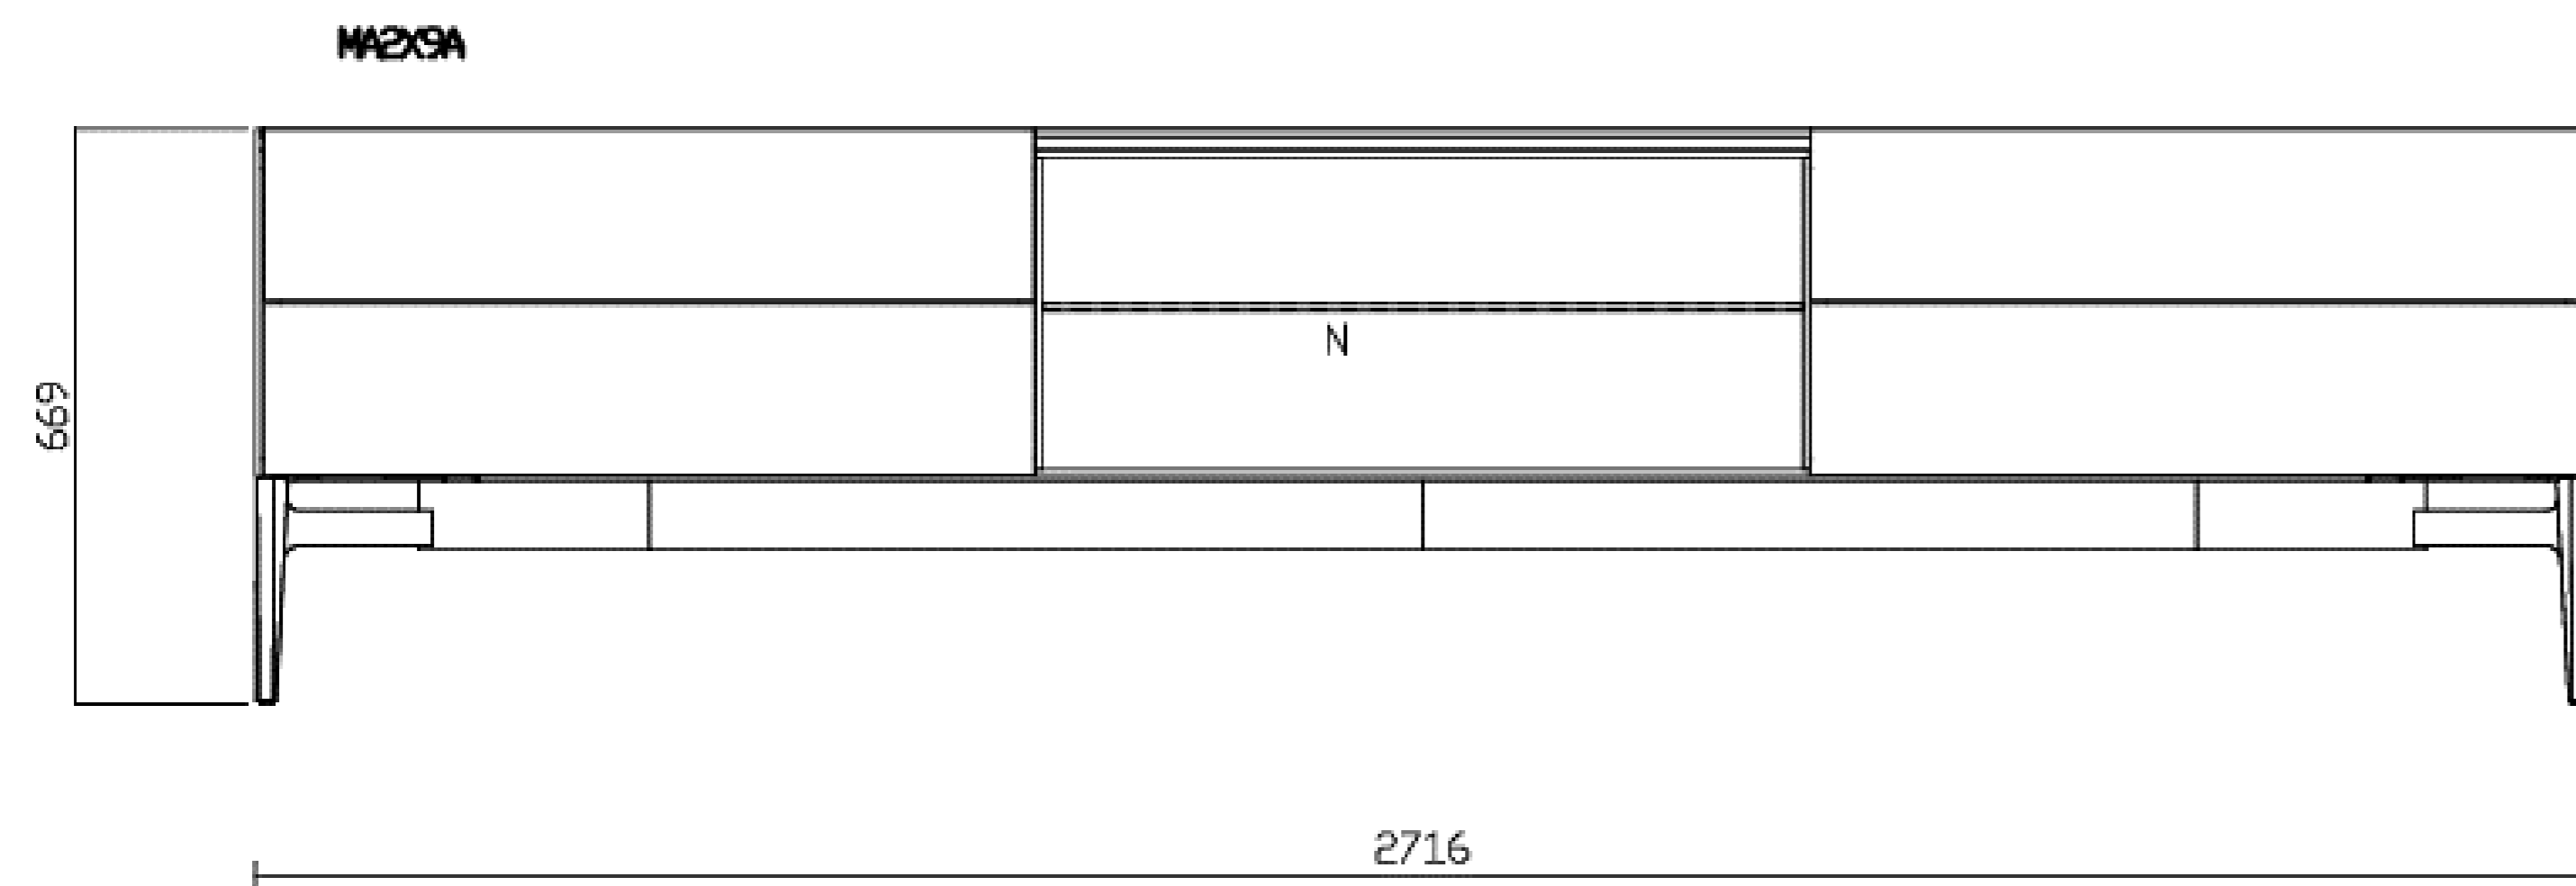

Retail Price: £ 14,171.00.00 inc. VAT

Sale Price: £ 12,045.35

ST 3186

Poliform