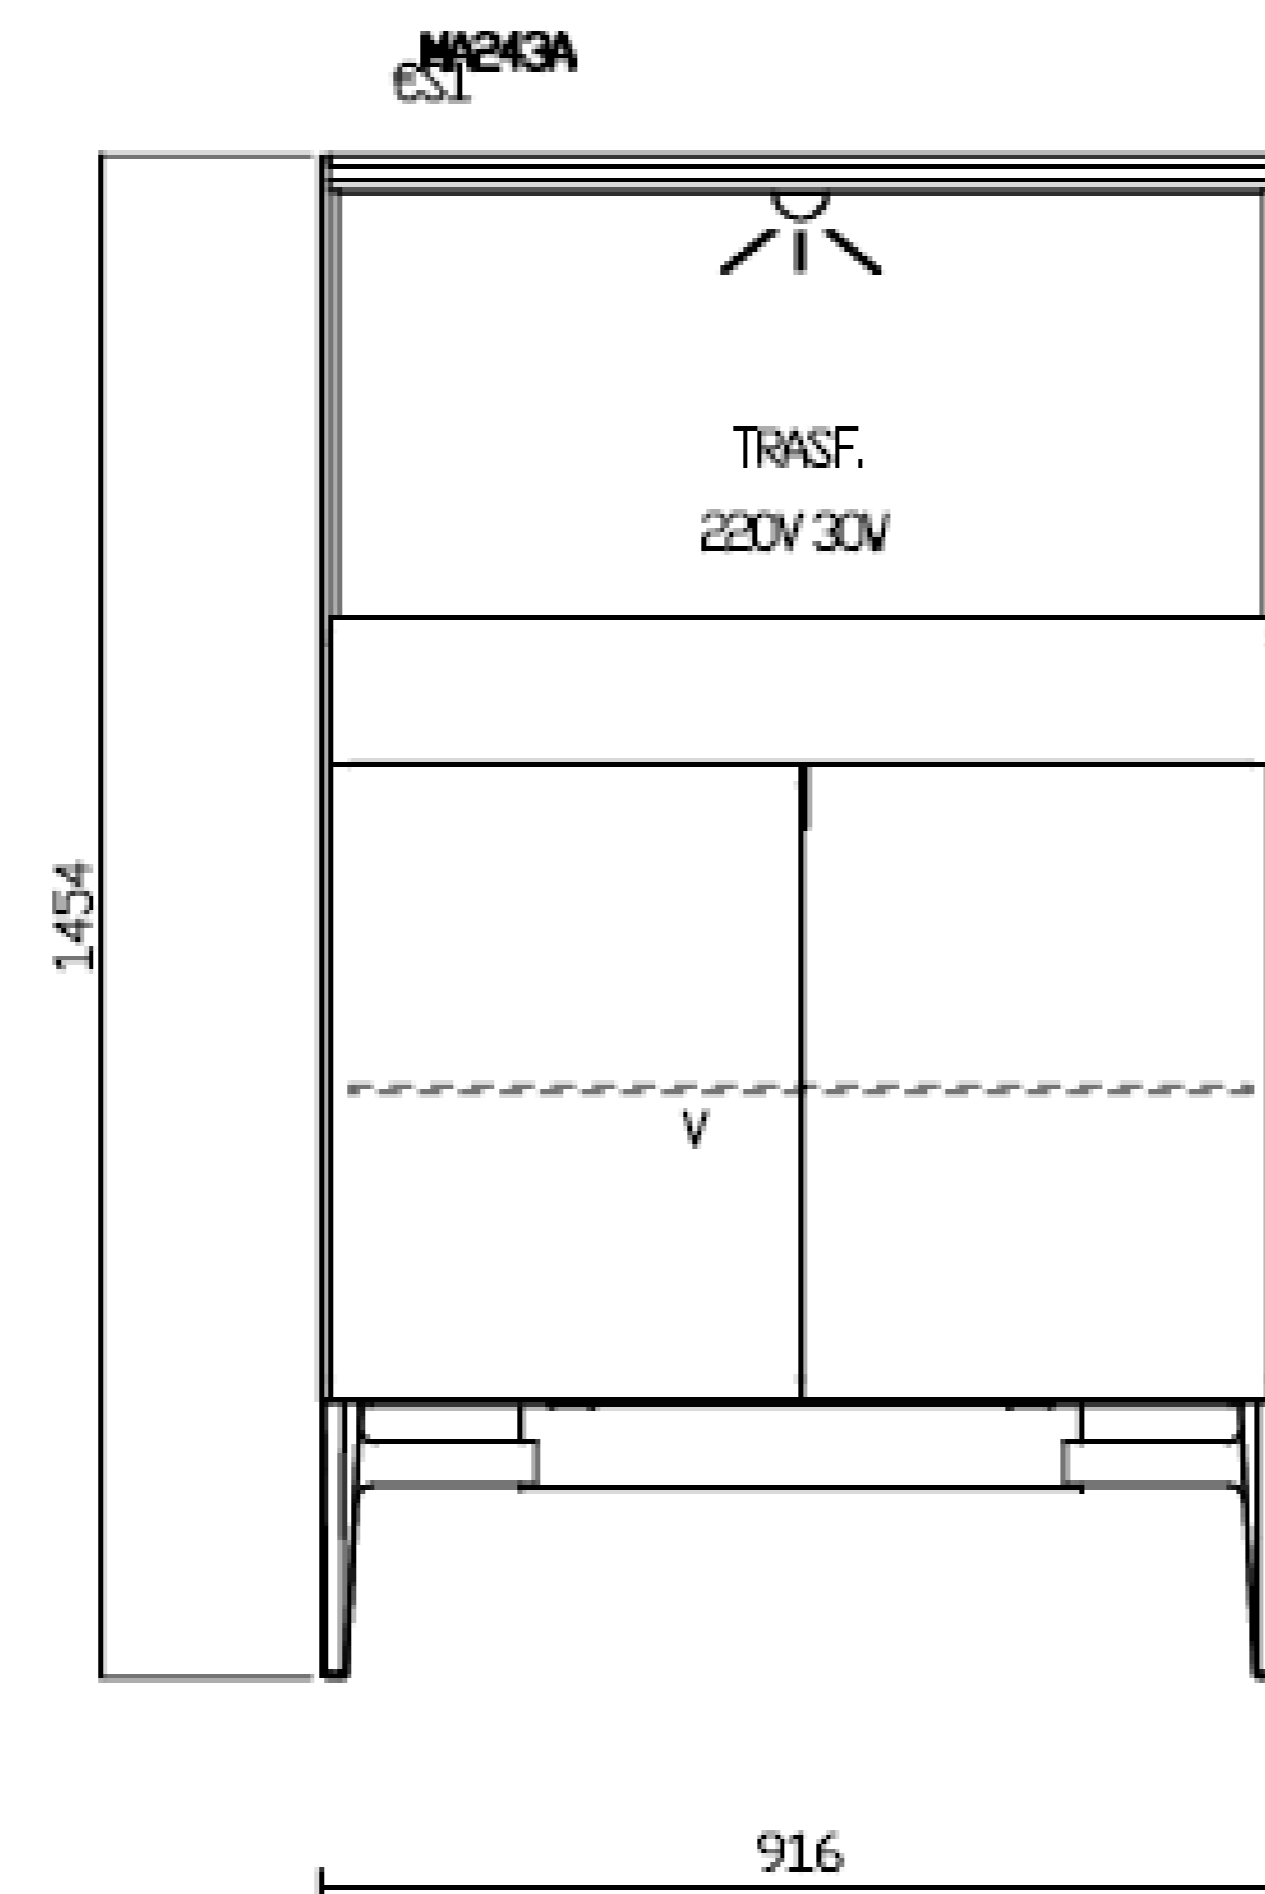

SIDEBOARDS

1 x Code sideboards

By R&D Poliform

Dims: w916 x d501 x 1454 mmh

Inner Structure / Open storage unit / Inner Back: MAT CHAMPAGNE 77

Open storage unit back panel: 4051 BRONZATO MIRROR

Wooden Doors/ Drawers / Lateral sides: GOLD WALNUT

Glass shelves: 1000 CLEAR GLASS

Rear Back Panel: MAT CHAMPAGNE 77

Feet: CHAMPAGNE

Led lamps: 3000 - K. - 220V

Finishing top: MAT ZECEVO / GOLD WALNUT

Drawer Bottom Covering t-cover: B-TECNOCOVER 06 NOCCIOLA

Retail Price: £ 8,474.00 inc. VAT

Sale Price: £ 7,203.00

ST 3183

Poliform