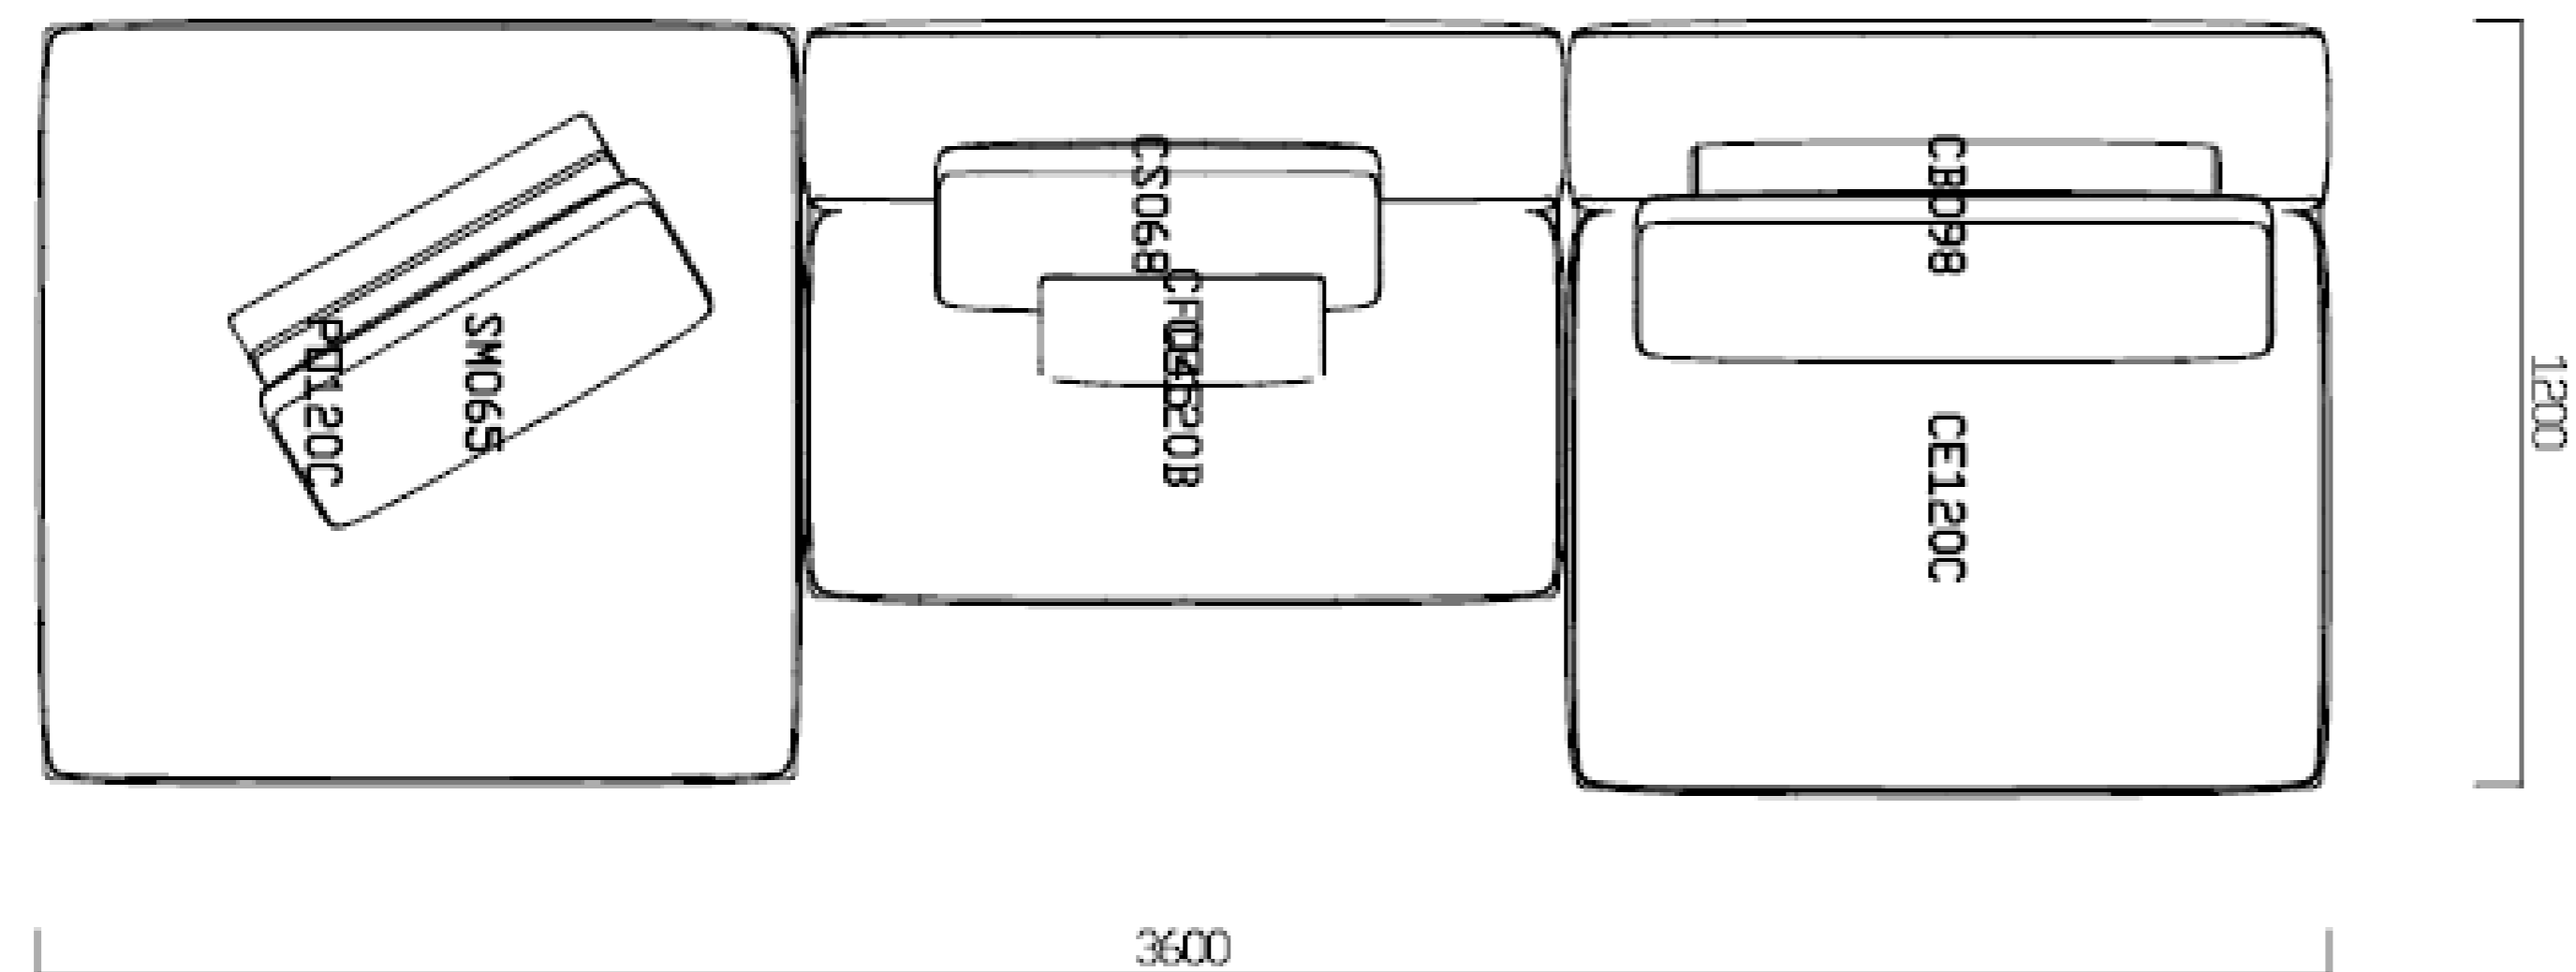

WESTSIDE SOFA OPTIONS

Westside Sofa By Jean-Marie Massaud

Dimensions: 3600 x 1200 x 380/580 mmH
Upholstered in Cat. E-Arcadia 05 Bronzo fabric
Including backrest cushions NOT including scatter cushions

Scatter cushions
- Cat G-Siro 04 Notte x 1 (450 x 450mm) - **Sale Price: £ 223.64**

Retail Price: £ 16,535.23 Inc. VAT
Sale Price: £ 13,228.18
ST 3092

Westside Sofa By Jean-Marie Massaud

Dimensions: 2400 x 2400 x 380/580 mmH
Upholstered in Cat. E-Arcadia 05 Bronzo fabric
Including backrest cushions NOT including scatter cushions

Scatter cushions
- Cat G-Siro 04 Notte x 1 (450 x 450mm) - **Sale Price: £ 223.64**

Retail Price: £ 16,535.23 Inc. VAT
Sale Price: £ 13,228.18
ST 3092