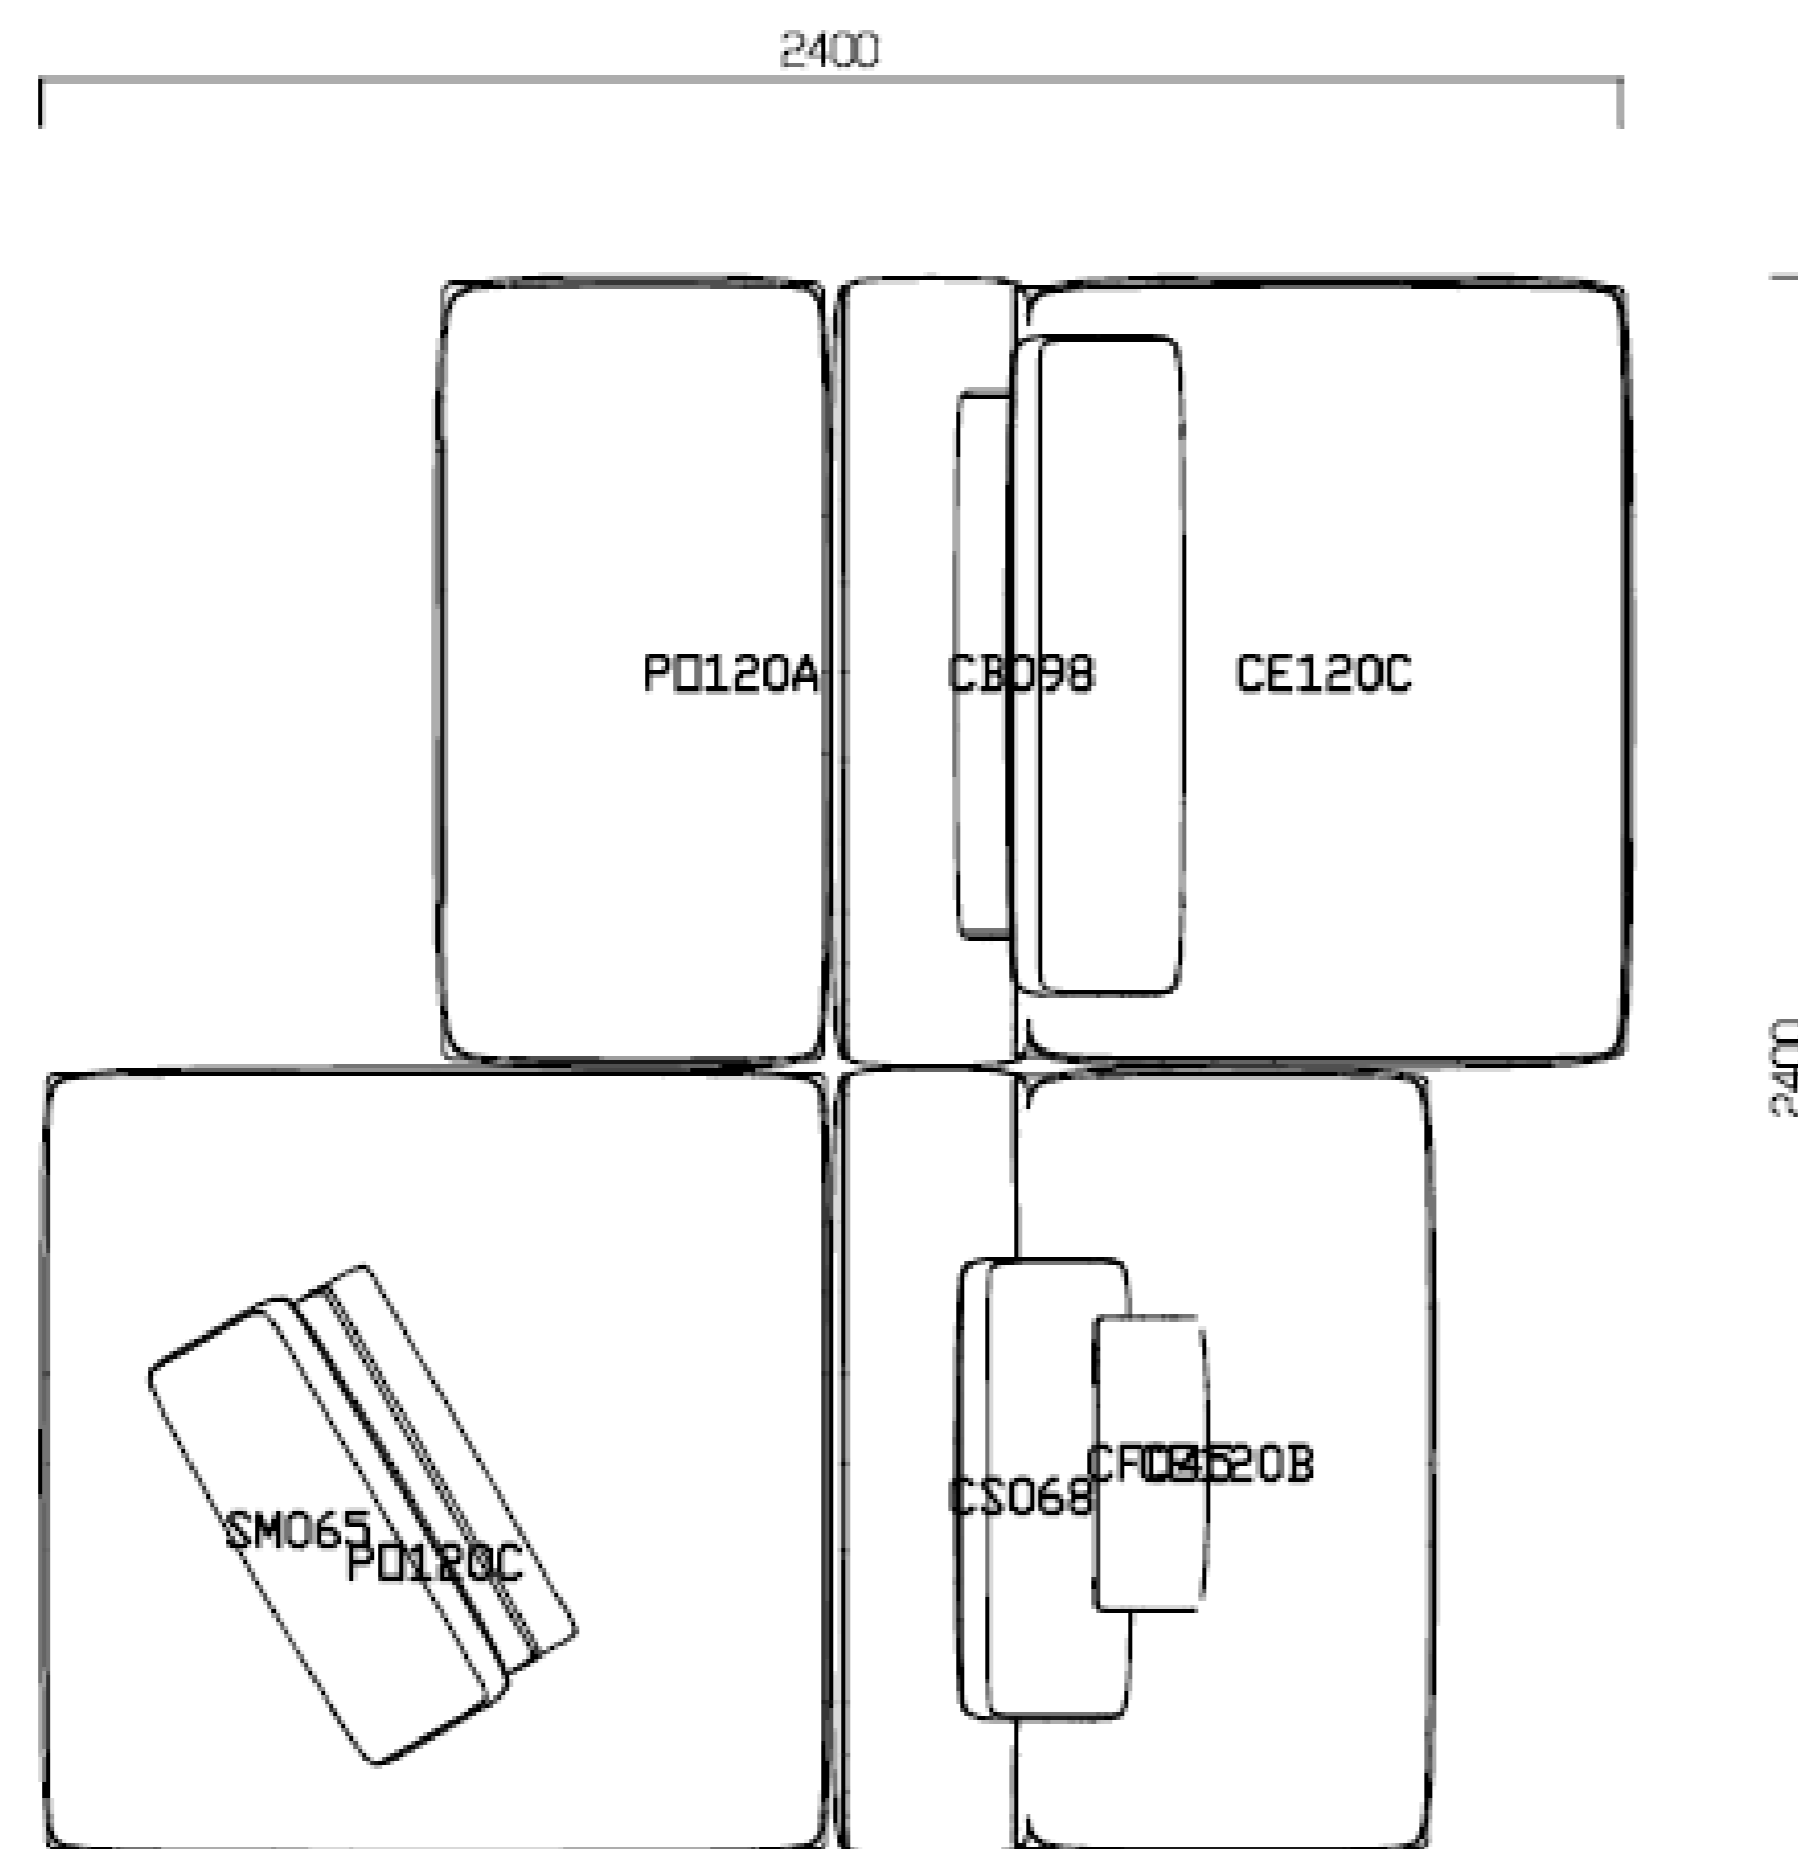

WESTSIDE SOFA OPTIONS

Westside Sofa By Jean-Marie Massaud

Dimensions: 3600 x 1200 x 380/580 mmH
Upholstered in Cat. E-Arcadia 05 Bronzo fabric
Including backrest cushions NOT including scatter cushions

Scatter cushions
- Cat G-Siro 04 Notte x 1 (450 x 450mm) - **Sale Price: £ 223.64**

Retail Price: £ 16,535.23 Inc. VAT
Sale Price: £ 13,228.18
ST 3092

Westside Sofa By Jean-Marie Massaud

Dimensions: 2400 x 2400 x 380/580 mmH
Upholstered in Cat. E-Arcadia 05 Bronzo fabric
Including backrest cushions NOT including scatter cushions

Scatter cushions
- Cat G-Siro 04 Notte x 1 (450 x 450mm) - **Sale Price: £ 223.64**

Retail Price: £ 16,535.23 Inc. VAT
Sale Price: £ 13,228.18
ST 3092