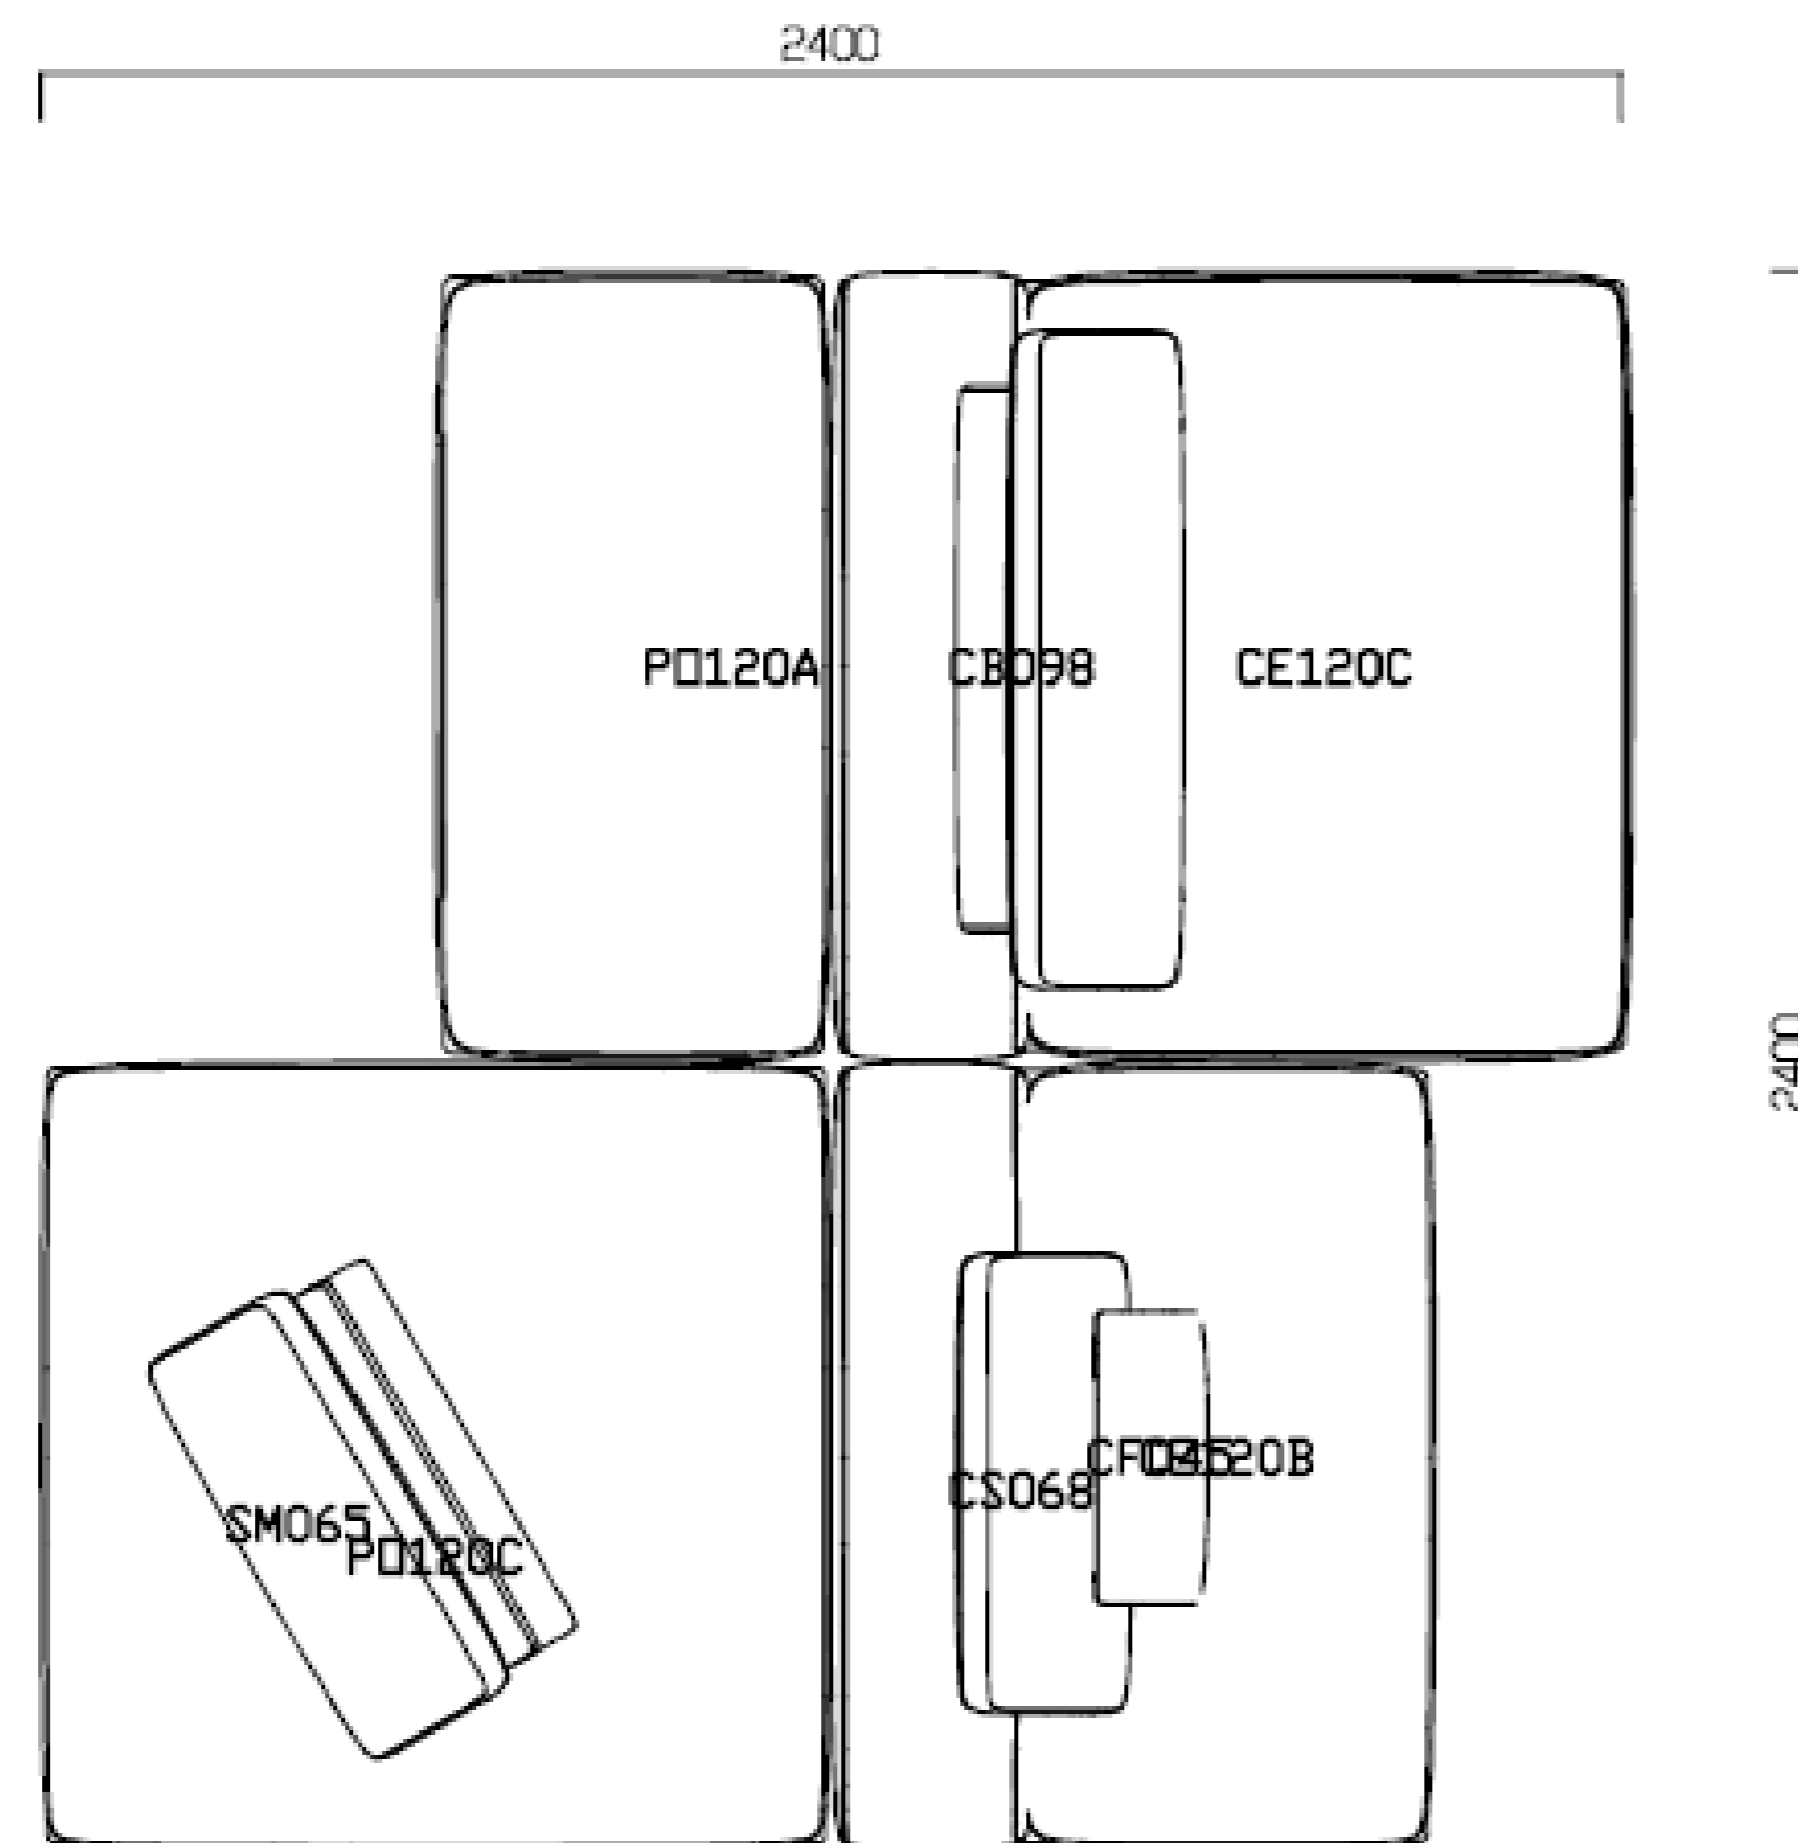

WESTSIDE SOFA OPTIONS

Westside Sofa By Jean-Marie Massaud

Dims: 3600 x 1200 x 380/580 mmH
Upholstered in Cat. E-Arcadia 05 Bronzo fabric
Including backrest cushions NOT including scatter cushions

Scatter cushions

- Cat G-Siro 04 Notte x 1 (450 x 450mm) - **Sale Price: £234.82**

Retail Price: £16,535.23 inc. VAT

Sale Price: £9,627 inc. VAT

ST 3628

Westside Sofa By Jean-Marie Massaud

Dims: 2400 x 2400 x 380/580 mmH
Upholstered in Cat. E-Arcadia 05 Bronzo fabric
Including backrest cushions NOT including scatter cushions

Scatter cushions

- Cat G-Siro 04 Notte x 1 (450 x 450mm) - **Sale Price: £234.82**

Retail Price: £16,535.23 inc. VAT

Sale Price: £9,627 inc. VAT

ST 3628