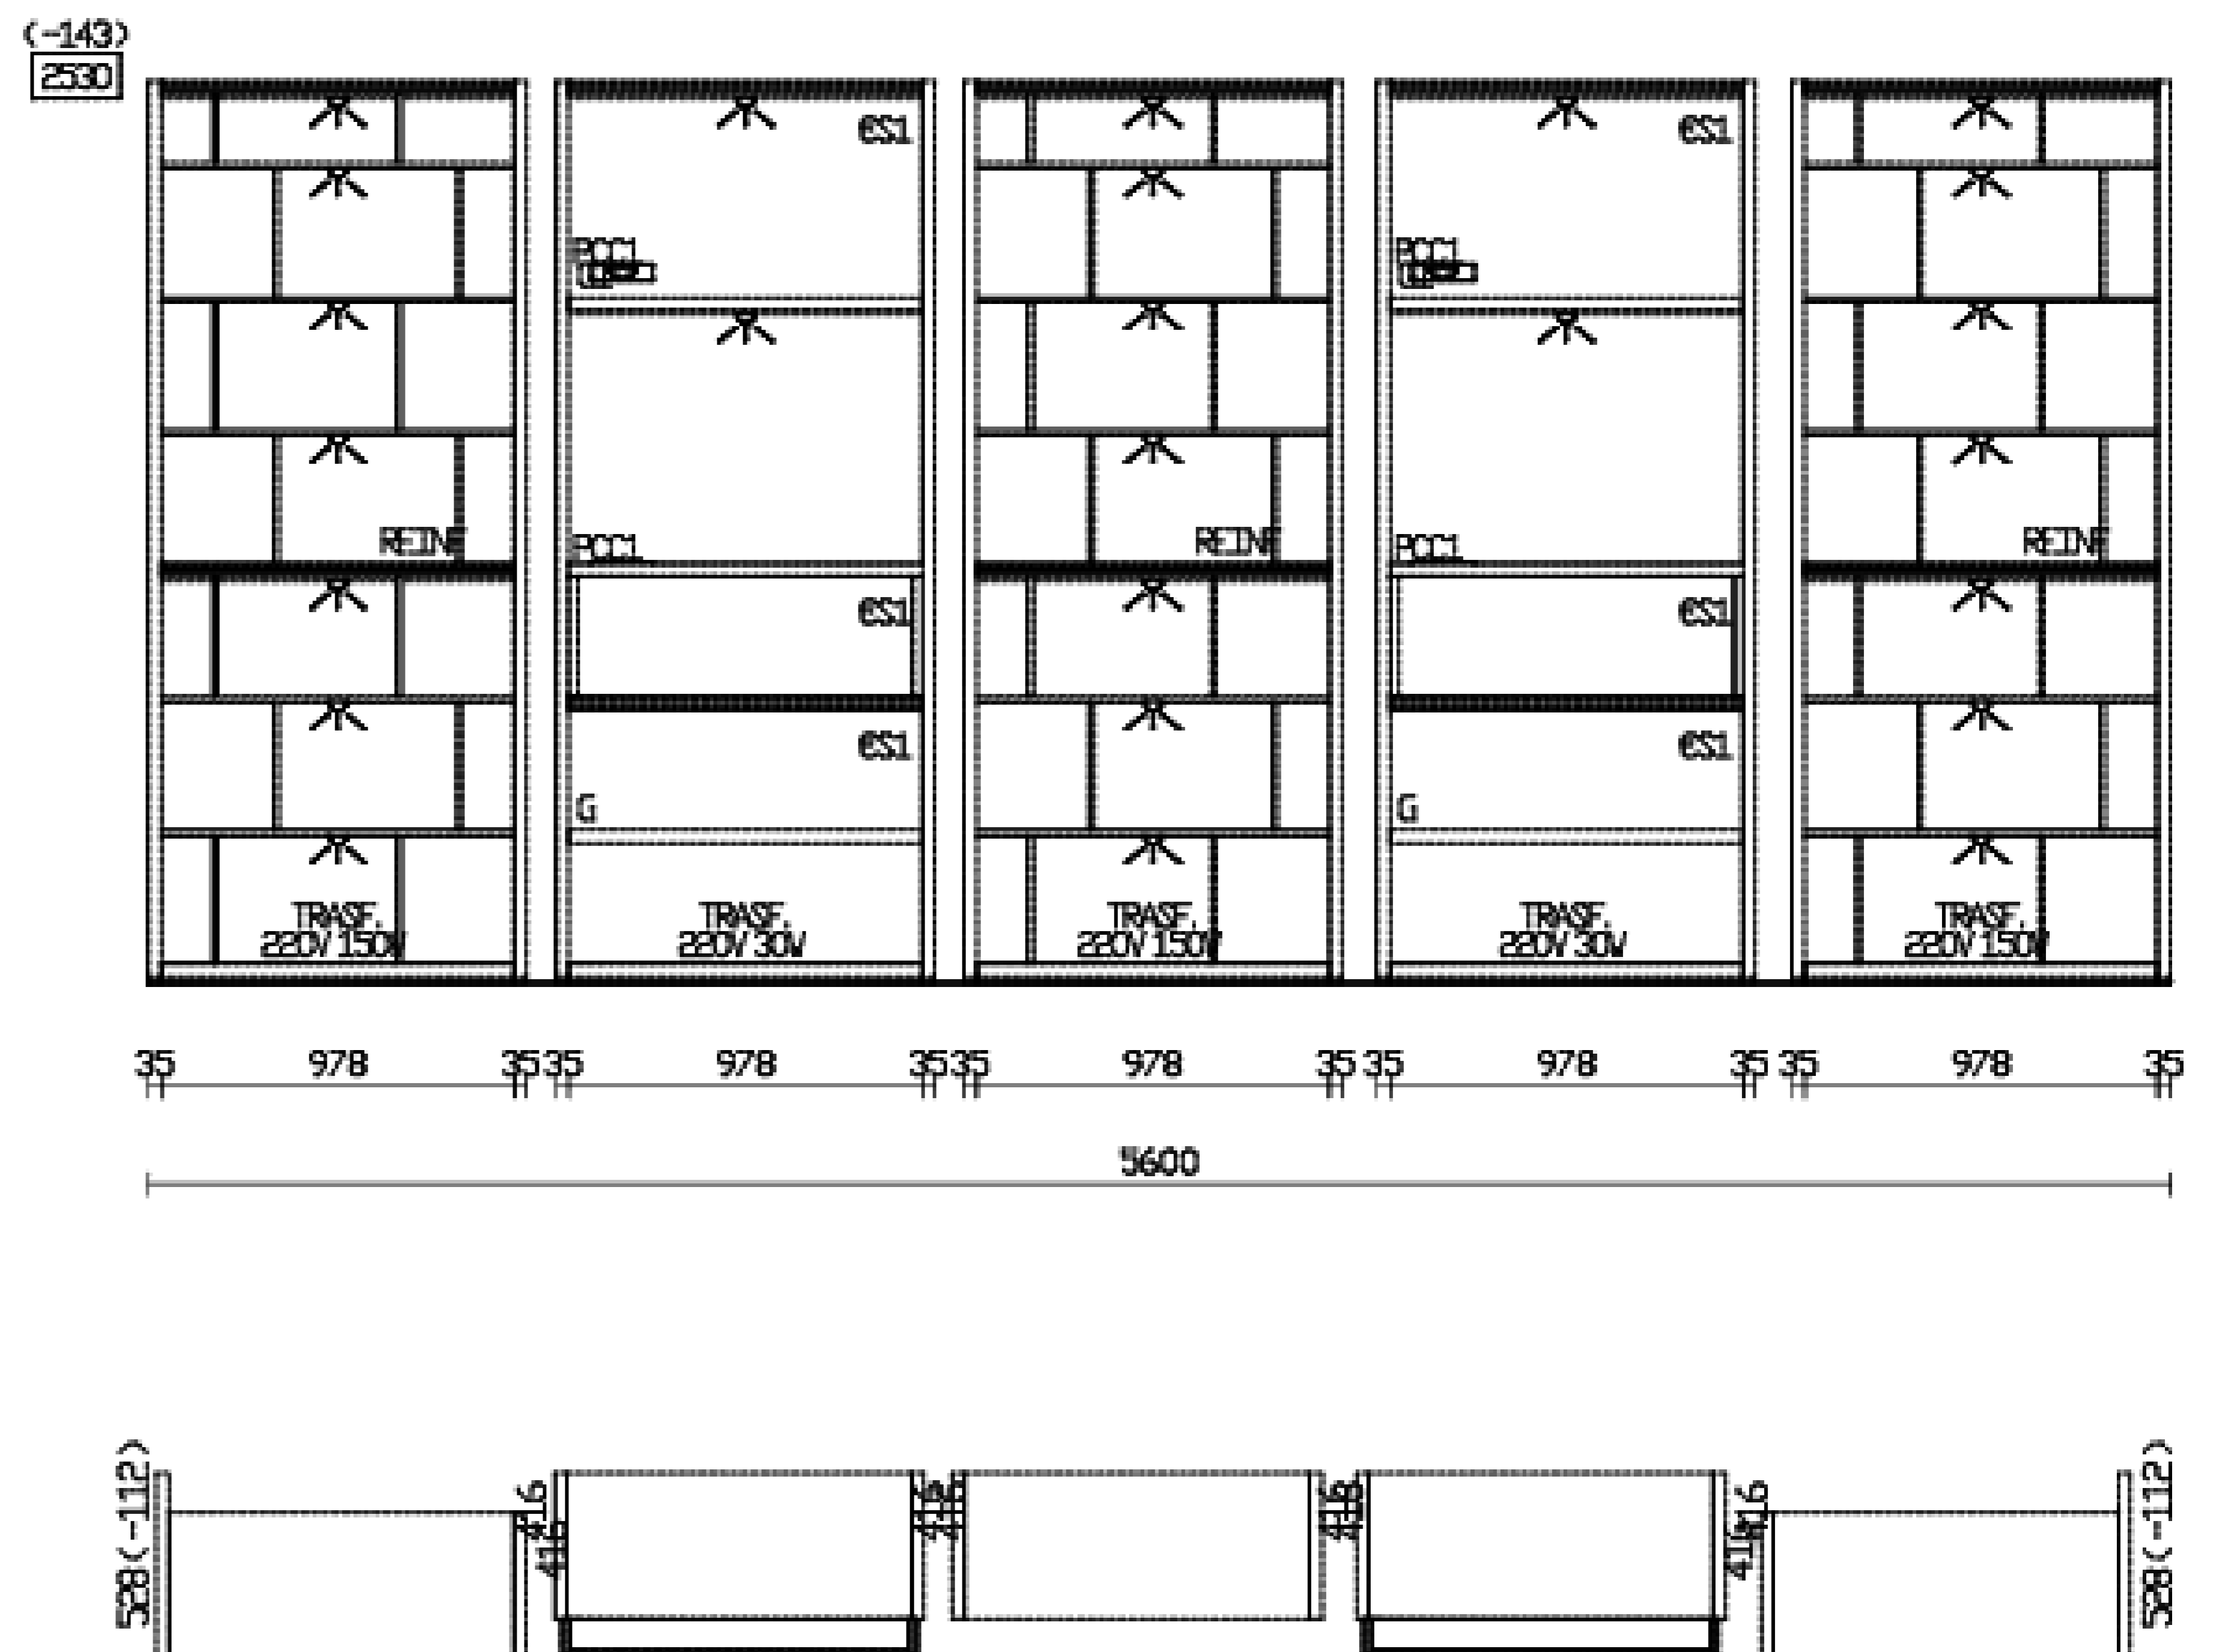

WALL SYSTEM COMPOSITION

Wall System

Dims: 5240 x 416 x 2673 mmH

Description:

Flap doors, sides/shelves in Oak Spessart;

Back panles: Oak Spessart and mat Canapa 35;

Unit / Grids / Hanging shelves in metal lacq. Ottone 24

Inserts: Hid 29 Tortora

LED Lighting

Retail Price: £ 60,671.00 inc VAT

Sales Price: £25,200 inc. VAT

(Delivery and Installation TBC)

ST 3435

Poliform