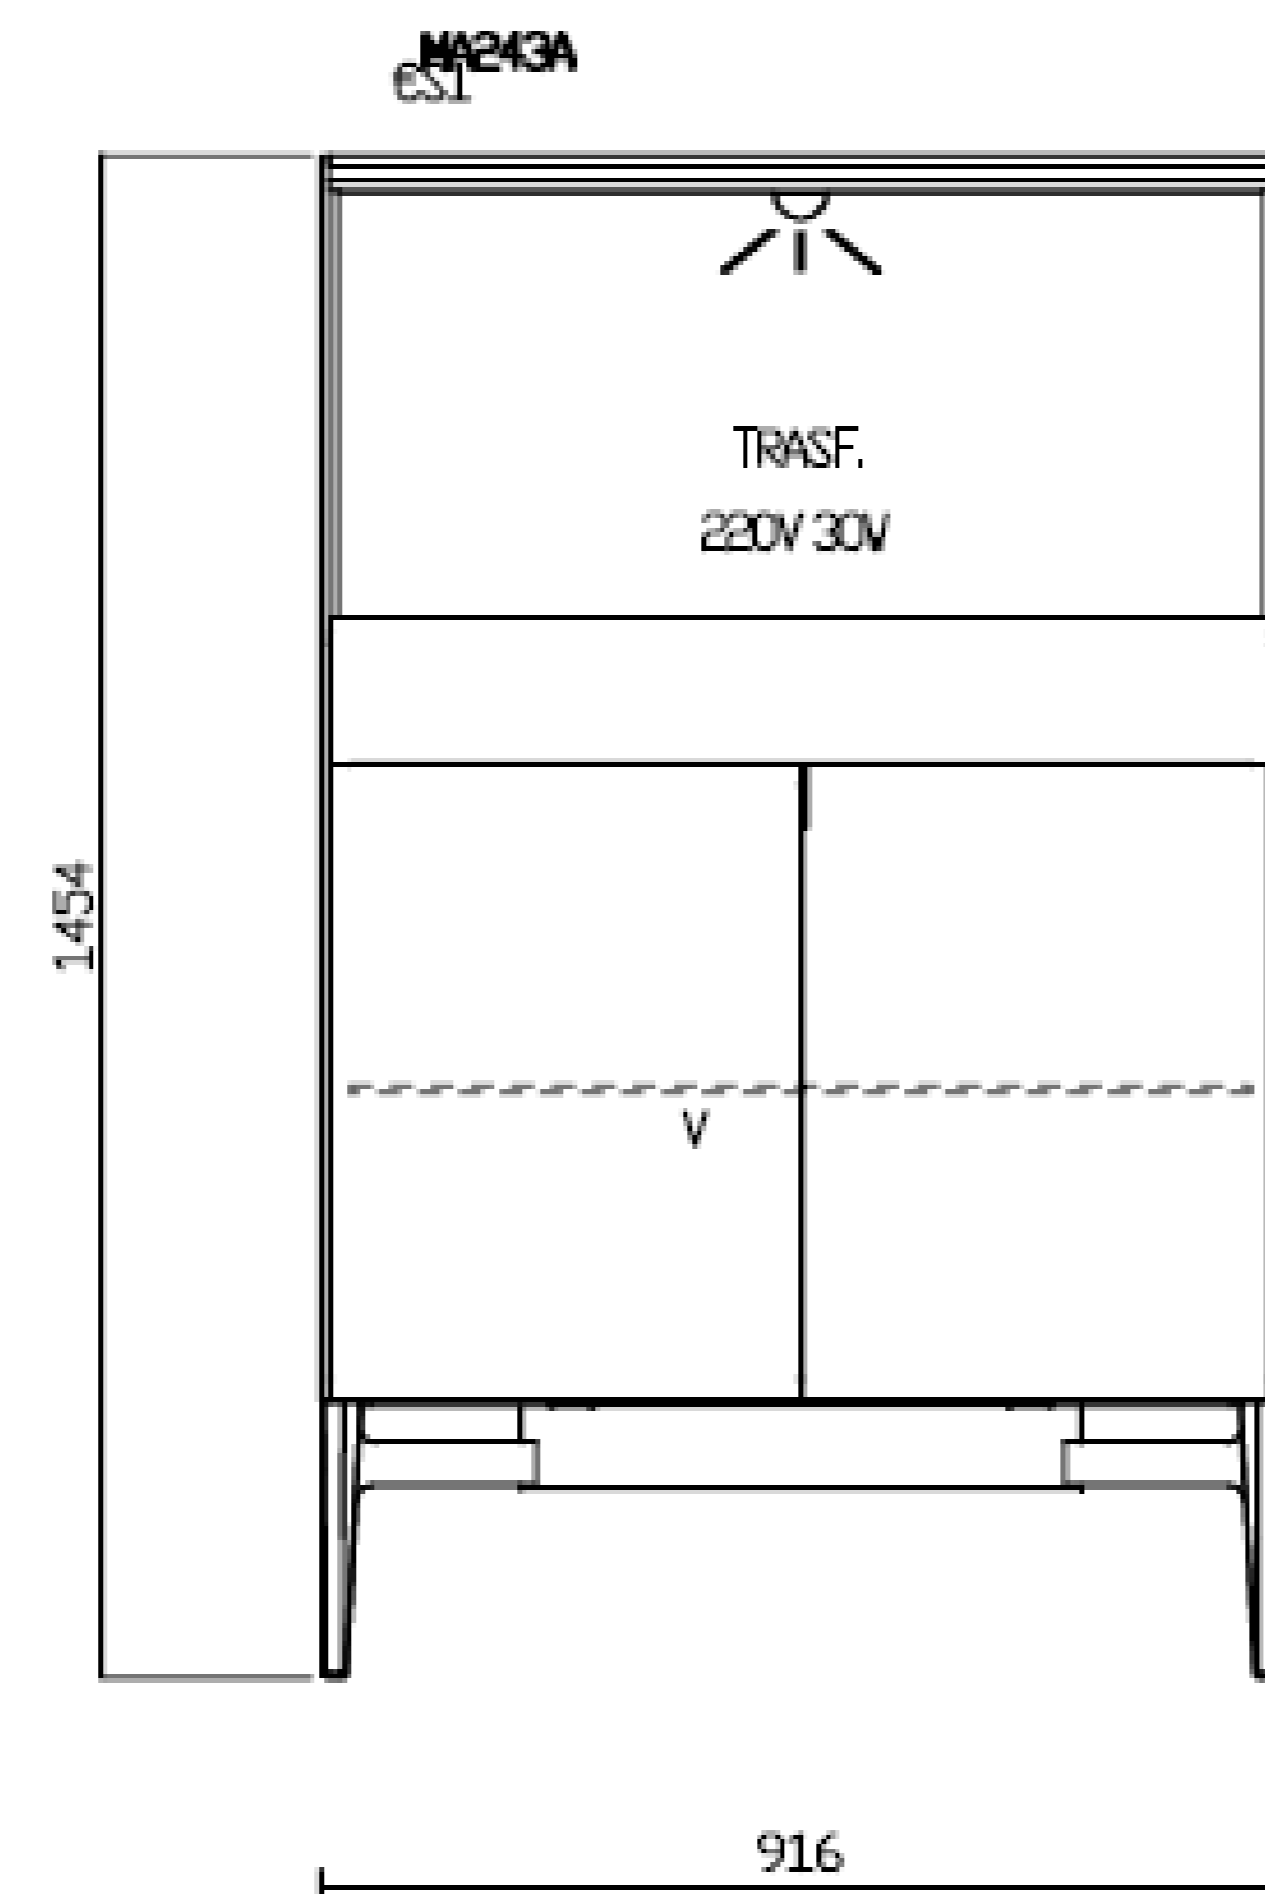

SIDEBOARDS

1 x Code sideboards

By R&D Poliform

Dims: w916 x d501 x 1454 mmh

Inner Structure / Open storage unit / Inner Back: MAT CHAMPAGNE 77

Open storage unit back panel: 4051 BRONZATO MIRROR

Wooden Doors/ Drawers / Lateral sides: GOLD WALNUT

Glass shelves: 1000 CLEAR GLASS

Rear Back Panel: MAT CHAMPAGNE 77

Feet: CHAMPAGNE

Led lamps: 3000 - K. - 220V

Finishing top: MAT ZECEVO / GOLD WALNUT

Drawer Bottom Covering t-cover: B-TECNOCOVER 06 NOCCIOLA

Retail Price: £8,474.00 inc. VAT

Sale Price: £4,205.67 inc. VAT

ST 3183

Poliform