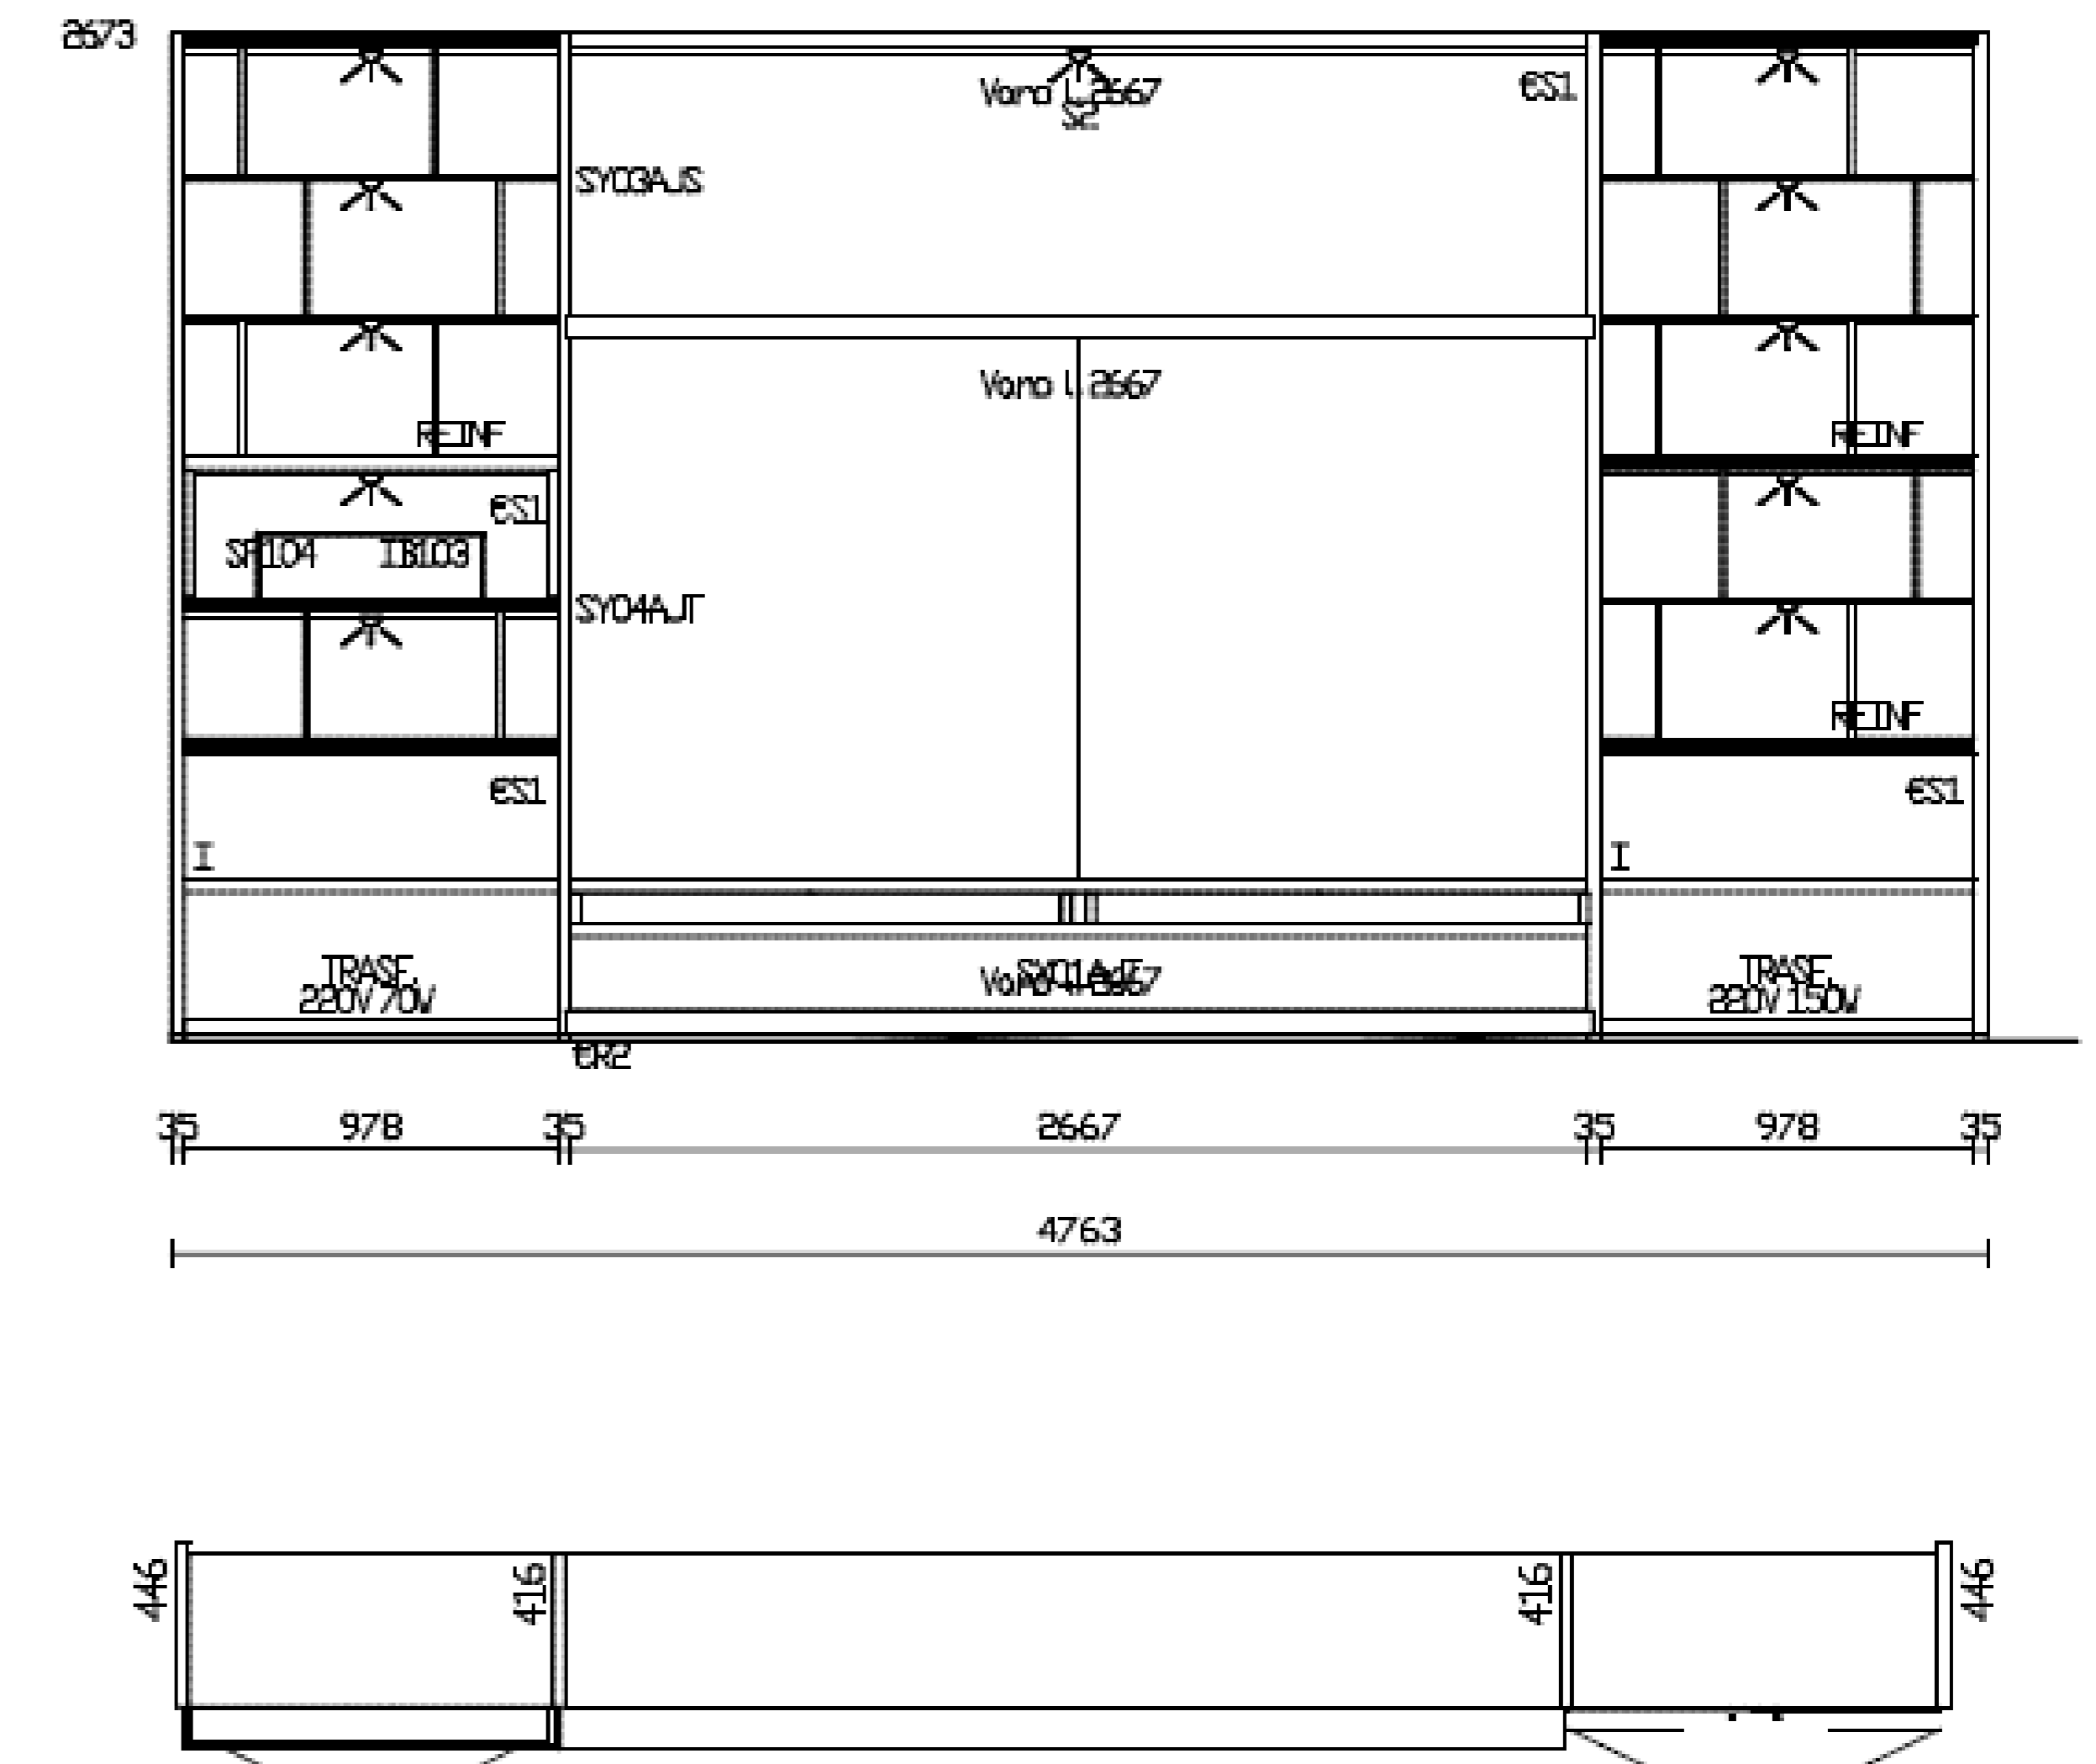

S2 BACK PANEL REDUCED IN HEIGHT TO 713mm, MOVED FORWARD AS BEARING BACK PANEL
X1 TOUCH UP PAINT MAT CASTORO 88