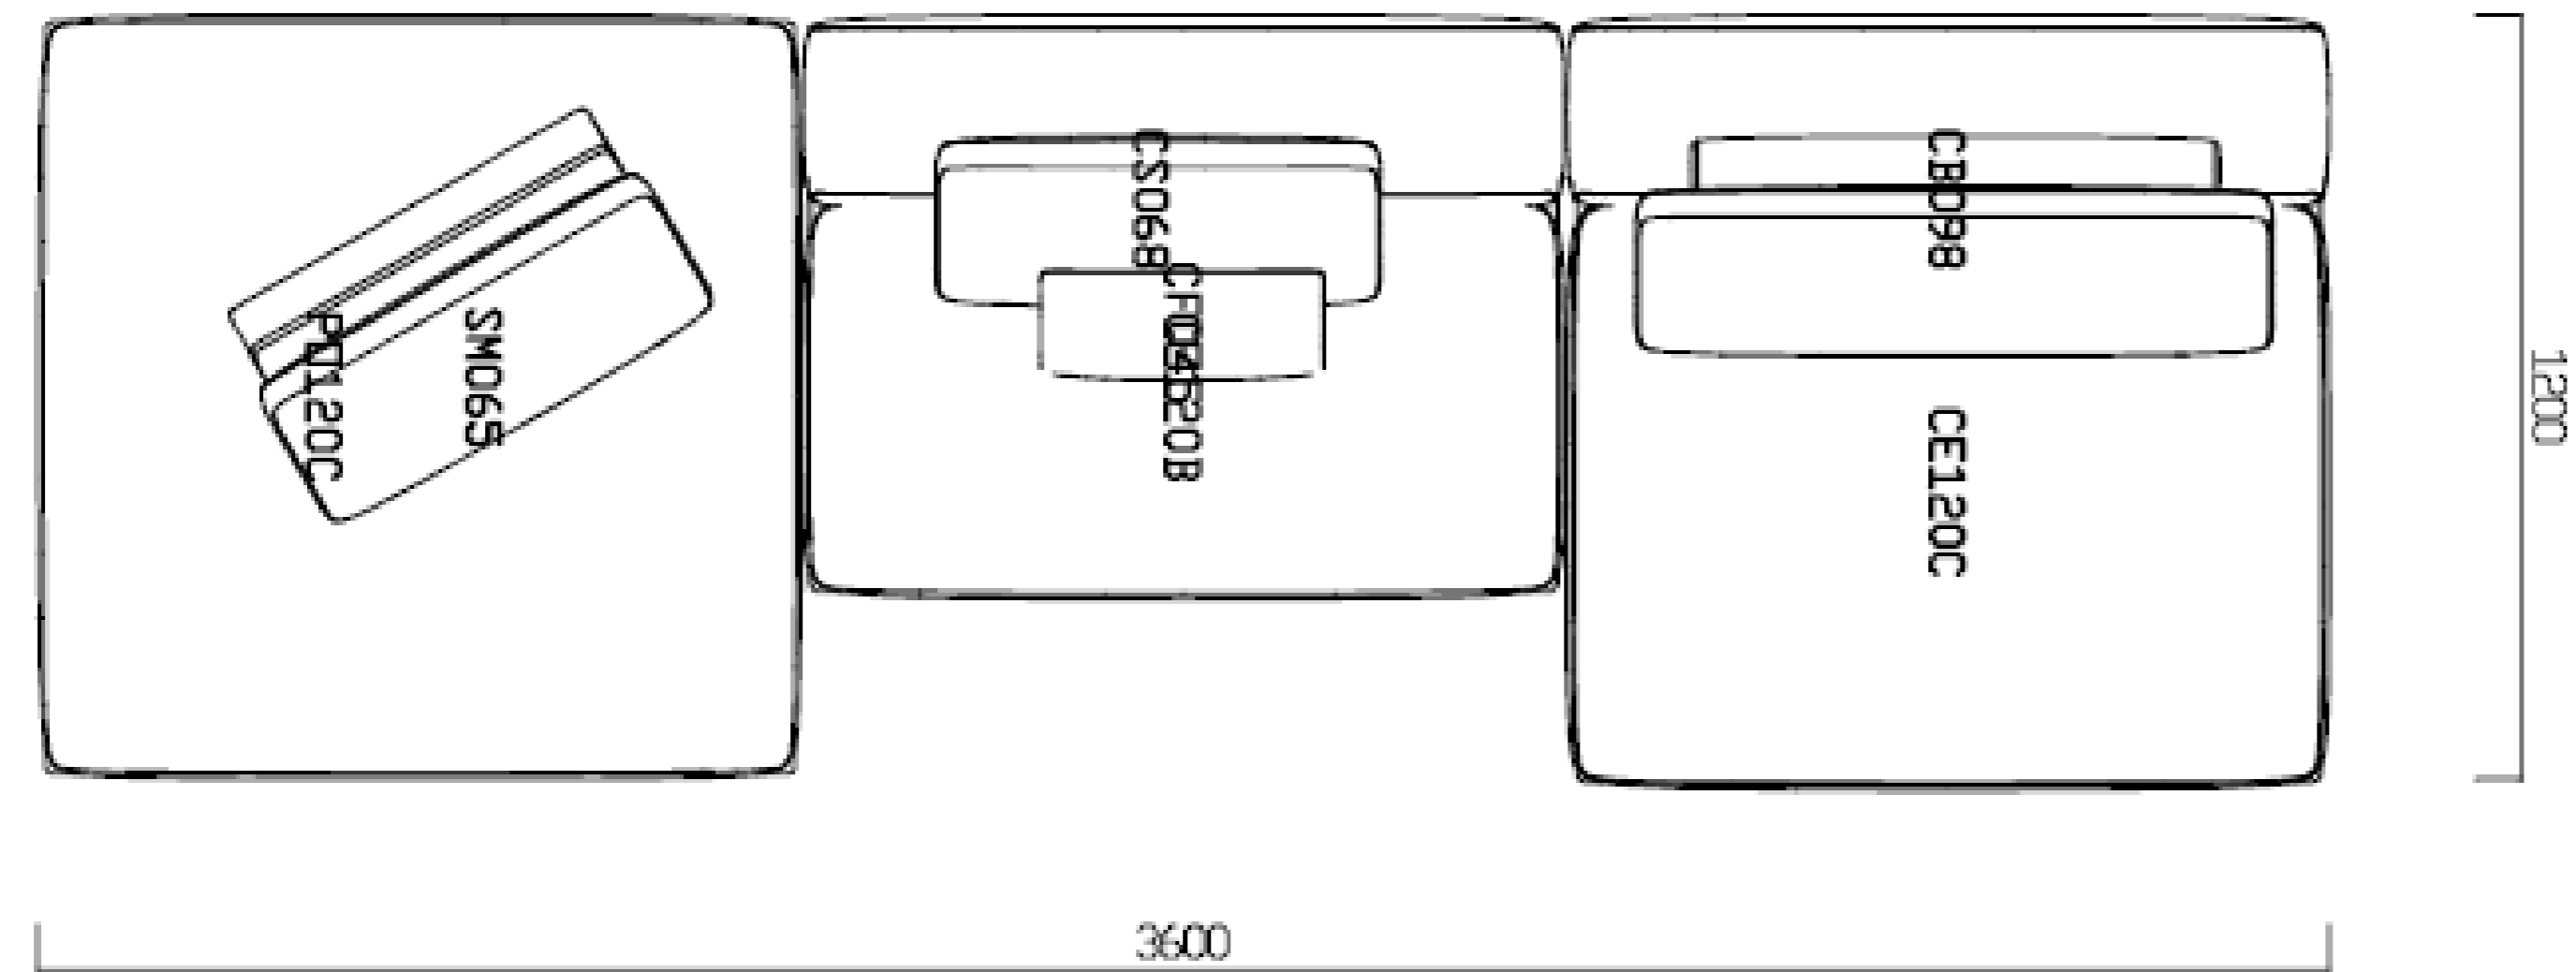

WESTSIDE SOFA OPTIONS

Westside Sofa By Jean-Marie Massaud

Dims: 3600 x 1200 x 380/580 mmH
Upholstered in Cat. E-Arcadia 05 Bronzo fabric
Including backrest cushions NOT including scatter cushions

Scatter cushions

- Cat G-Siro 04 Notte x 1 (450 x 450mm) - **Sale Price: £234.82**

Retail Price: £16,535.23 inc. VAT

Sale Price: £9,627 inc. VAT

ST 3628

Westside Sofa By Jean-Marie Massaud

Dims: 2400 x 2400 x 380/580 mmH
Upholstered in Cat. E-Arcadia 05 Bronzo fabric
Including backrest cushions NOT including scatter cushions

Scatter cushions

- Cat G-Siro 04 Notte x 1 (450 x 450mm) - **Sale Price: £234.82**

Retail Price: £16,535.23 inc. VAT

Sale Price: £9,627 inc. VAT

ST 3628