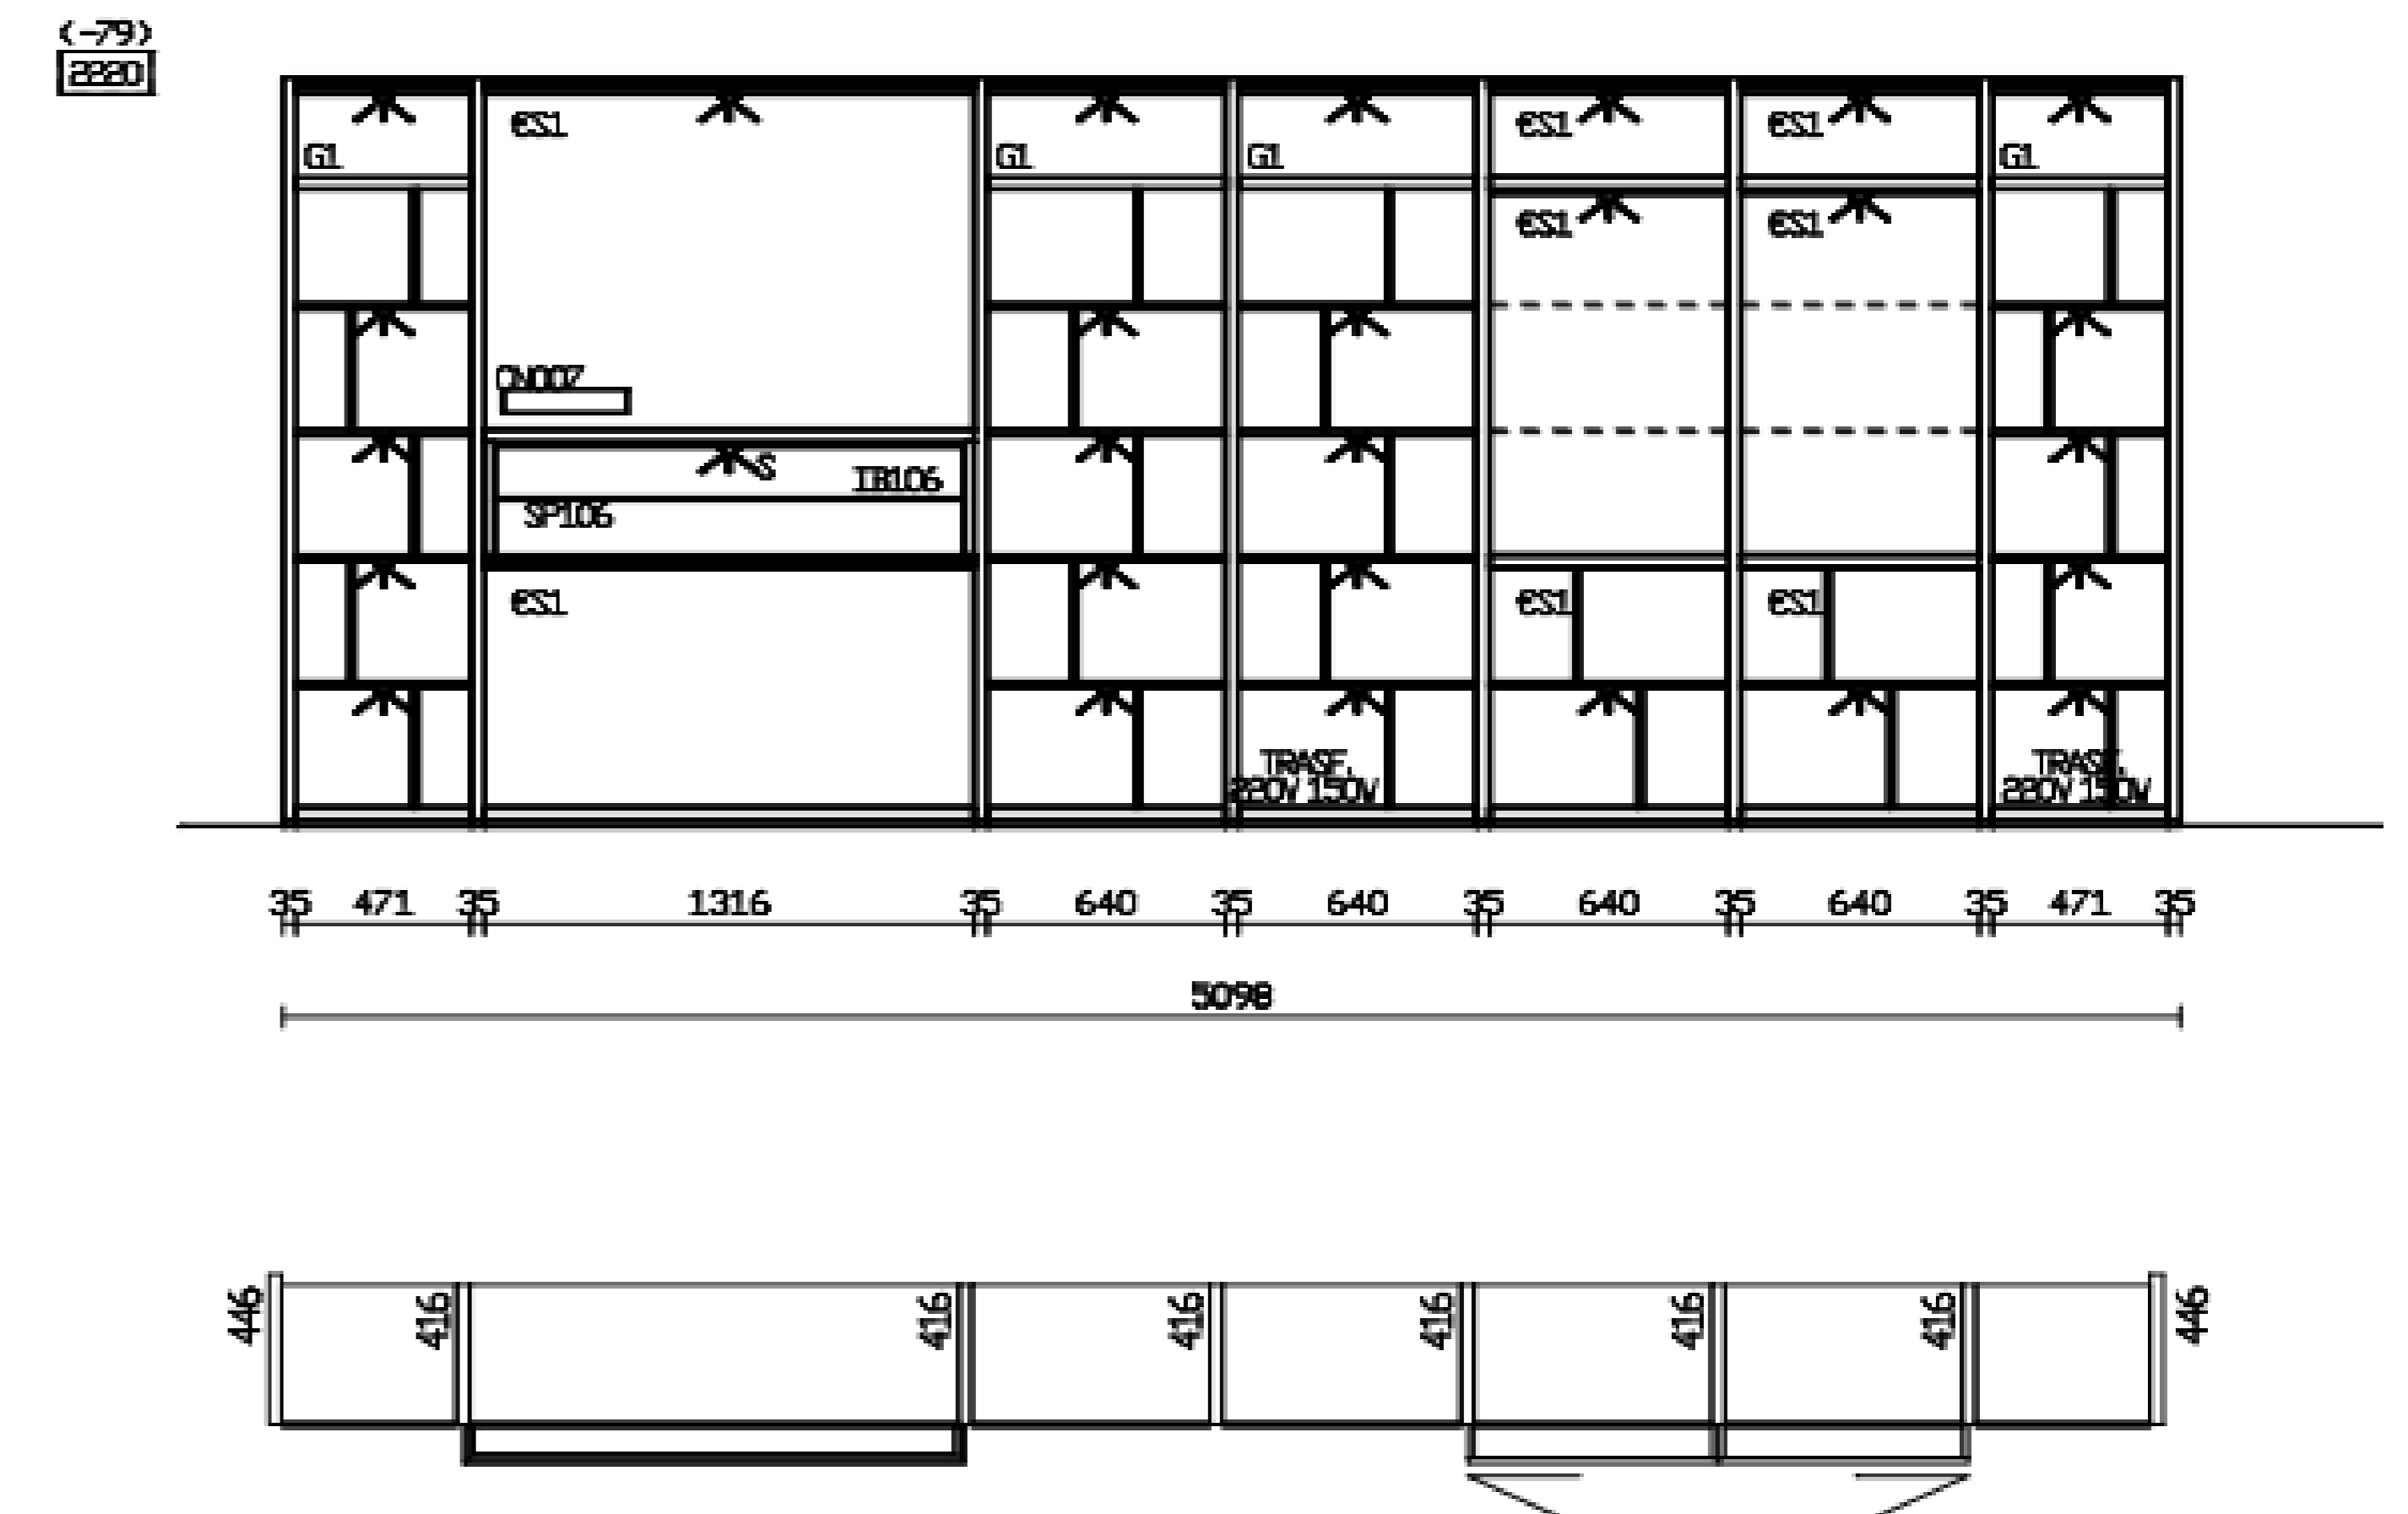

Thick Hanging Shelf Finish: WALNUT GOLD

Electrified Channel Thick Hanging Shelf Finish: CHAMPAGNE

Equipment: 2xUK Sockets/USB

Retail Price: £7,611 inc. VAT

Sale Price: £2,832.48 inc. VAT

ST 3188

910
850

WALL SYSTEM COMPOSITION