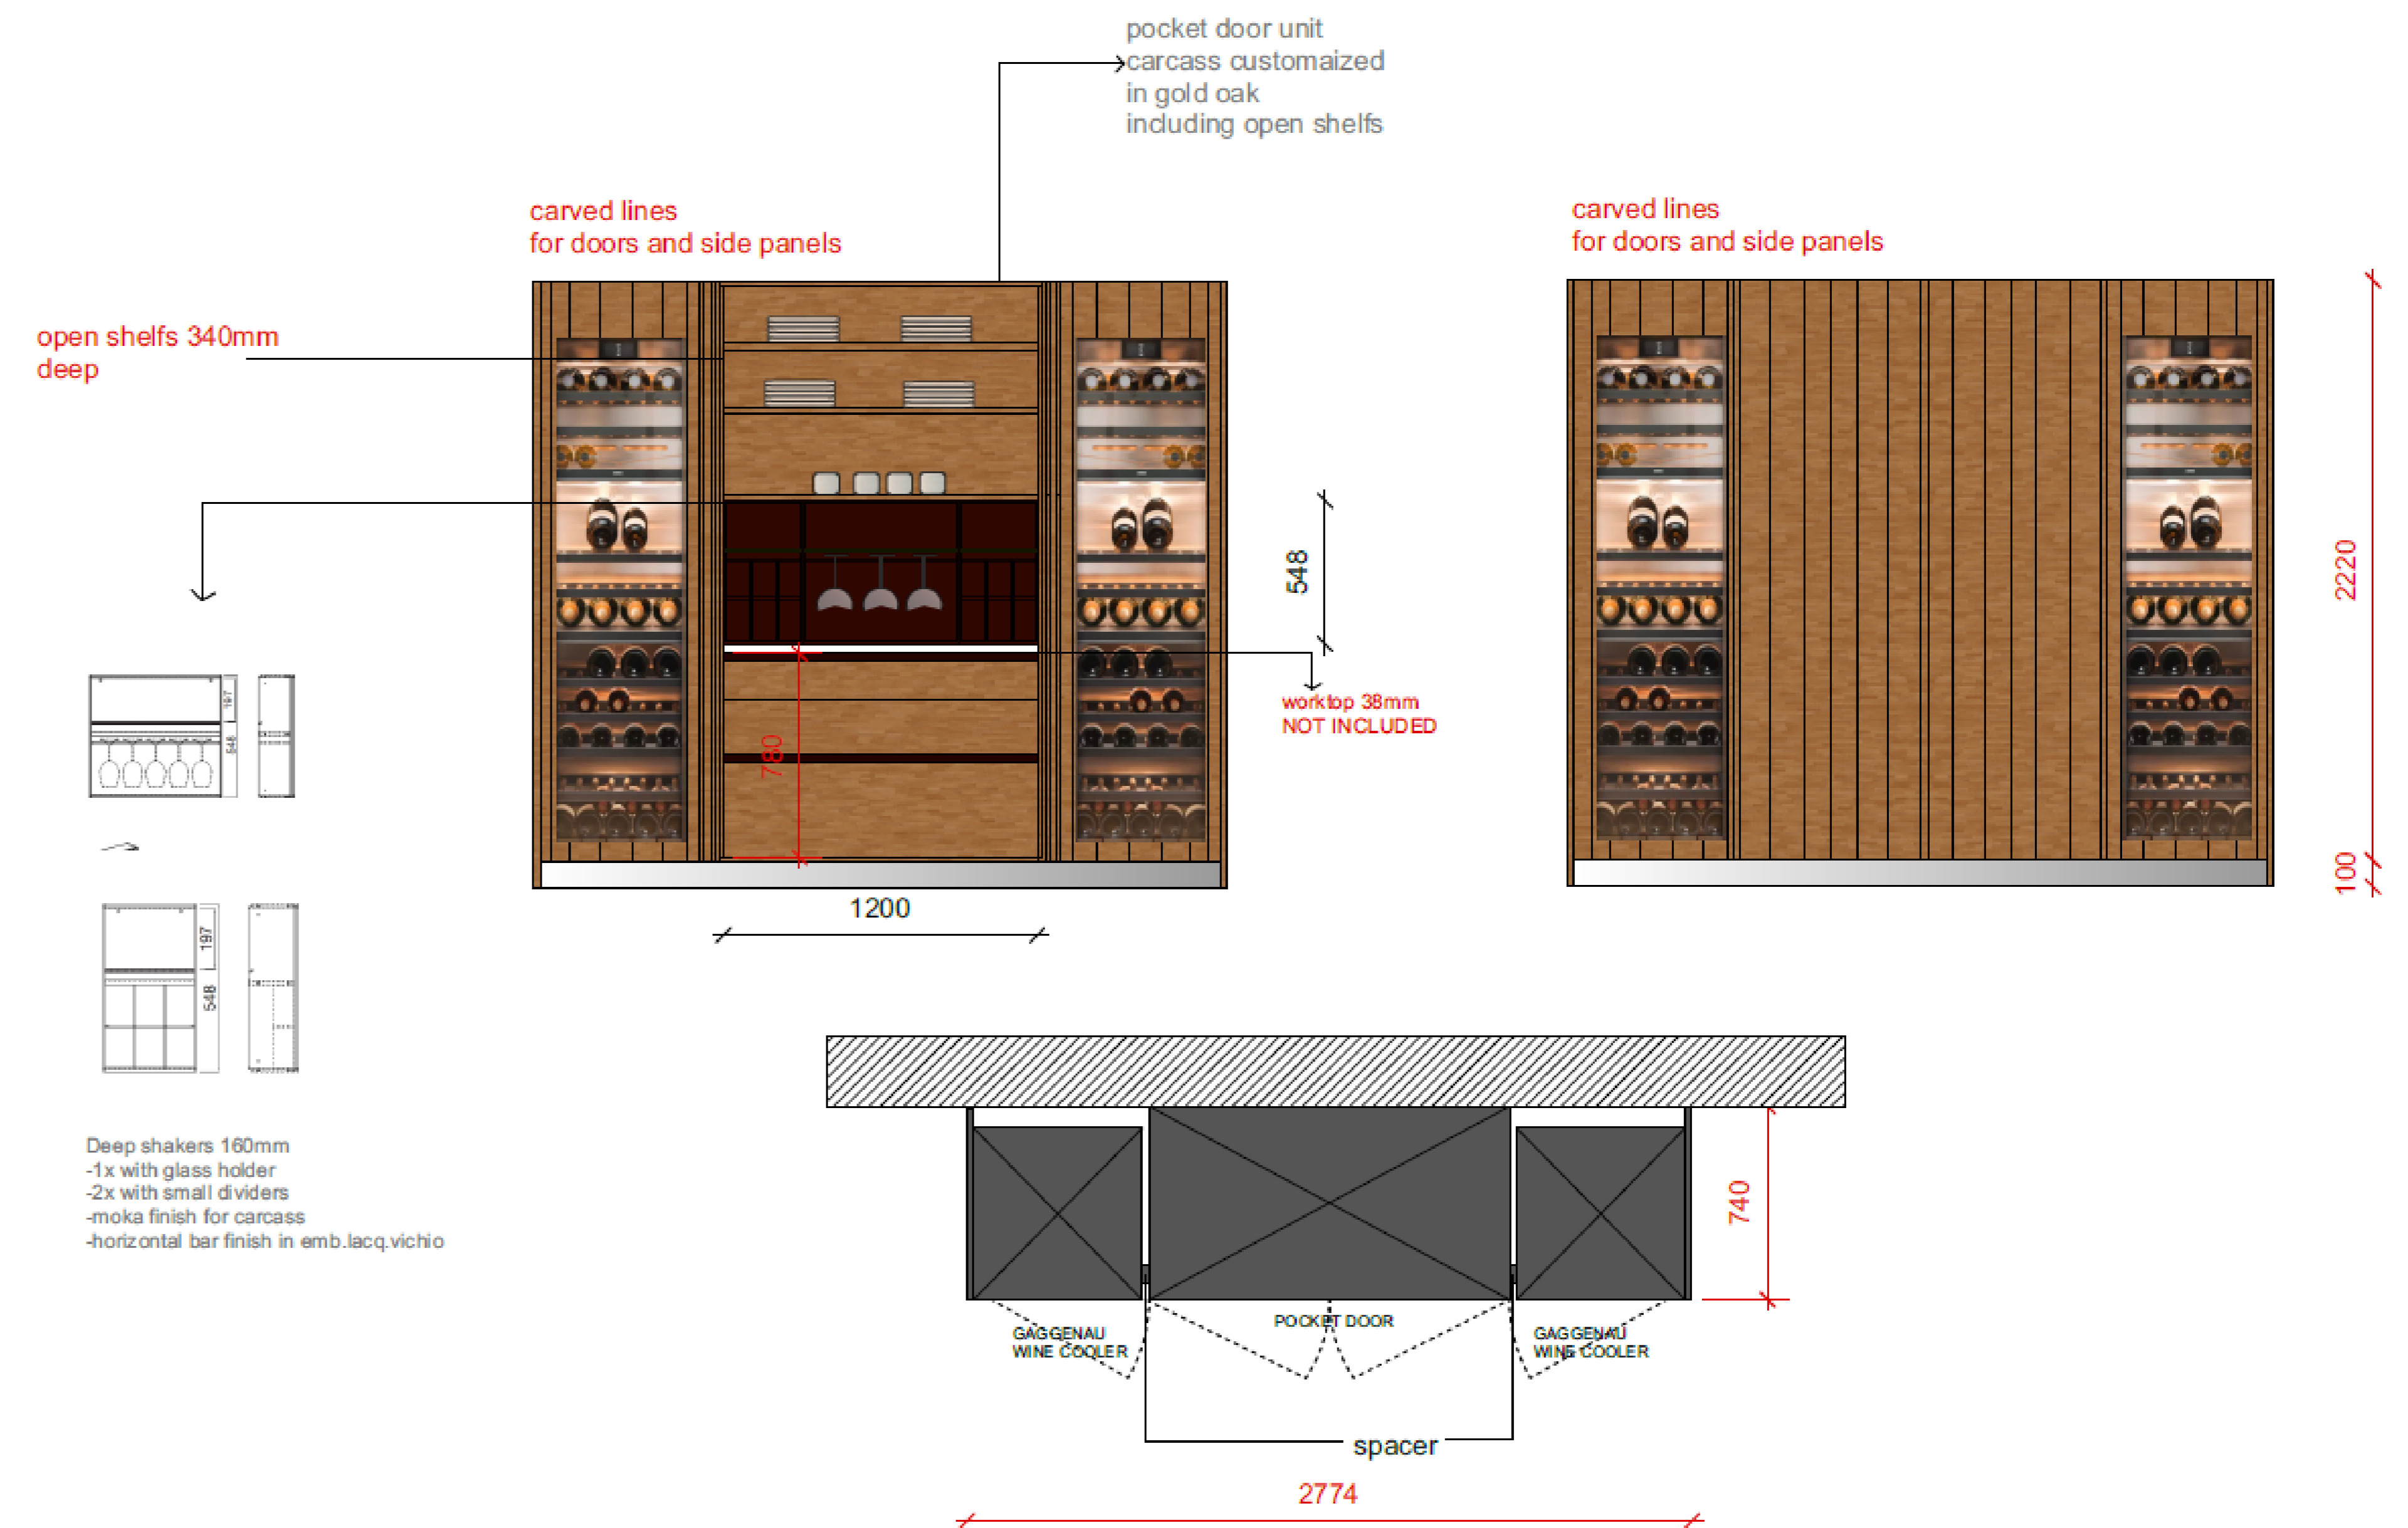

KITCHENS

Artex Kitchen

Dims: 2774mmW (overall width) x 740mmD x 2220mmH

Structure Finishes: Gold oak with carved lines;

Interior pocket door and shelves in Gold Oak;

Shakers in embossed Lacquer Moka, horizontal bars in embossed Lacquer Vichio;

Plinth is in stainless steel finish.

INCLUDING: 2 x Gaggenau 400 series Vario wine cooler with glass door

Dims: 610mmW x 2130.40mmH [RW466365]

WORKTOP IS NOT INCLUDED (38mm required)

Retail Price: £56,052.00 inc. VAT

Sale Price: £34,093.00 inc. VAT

ST TBC

Poliform