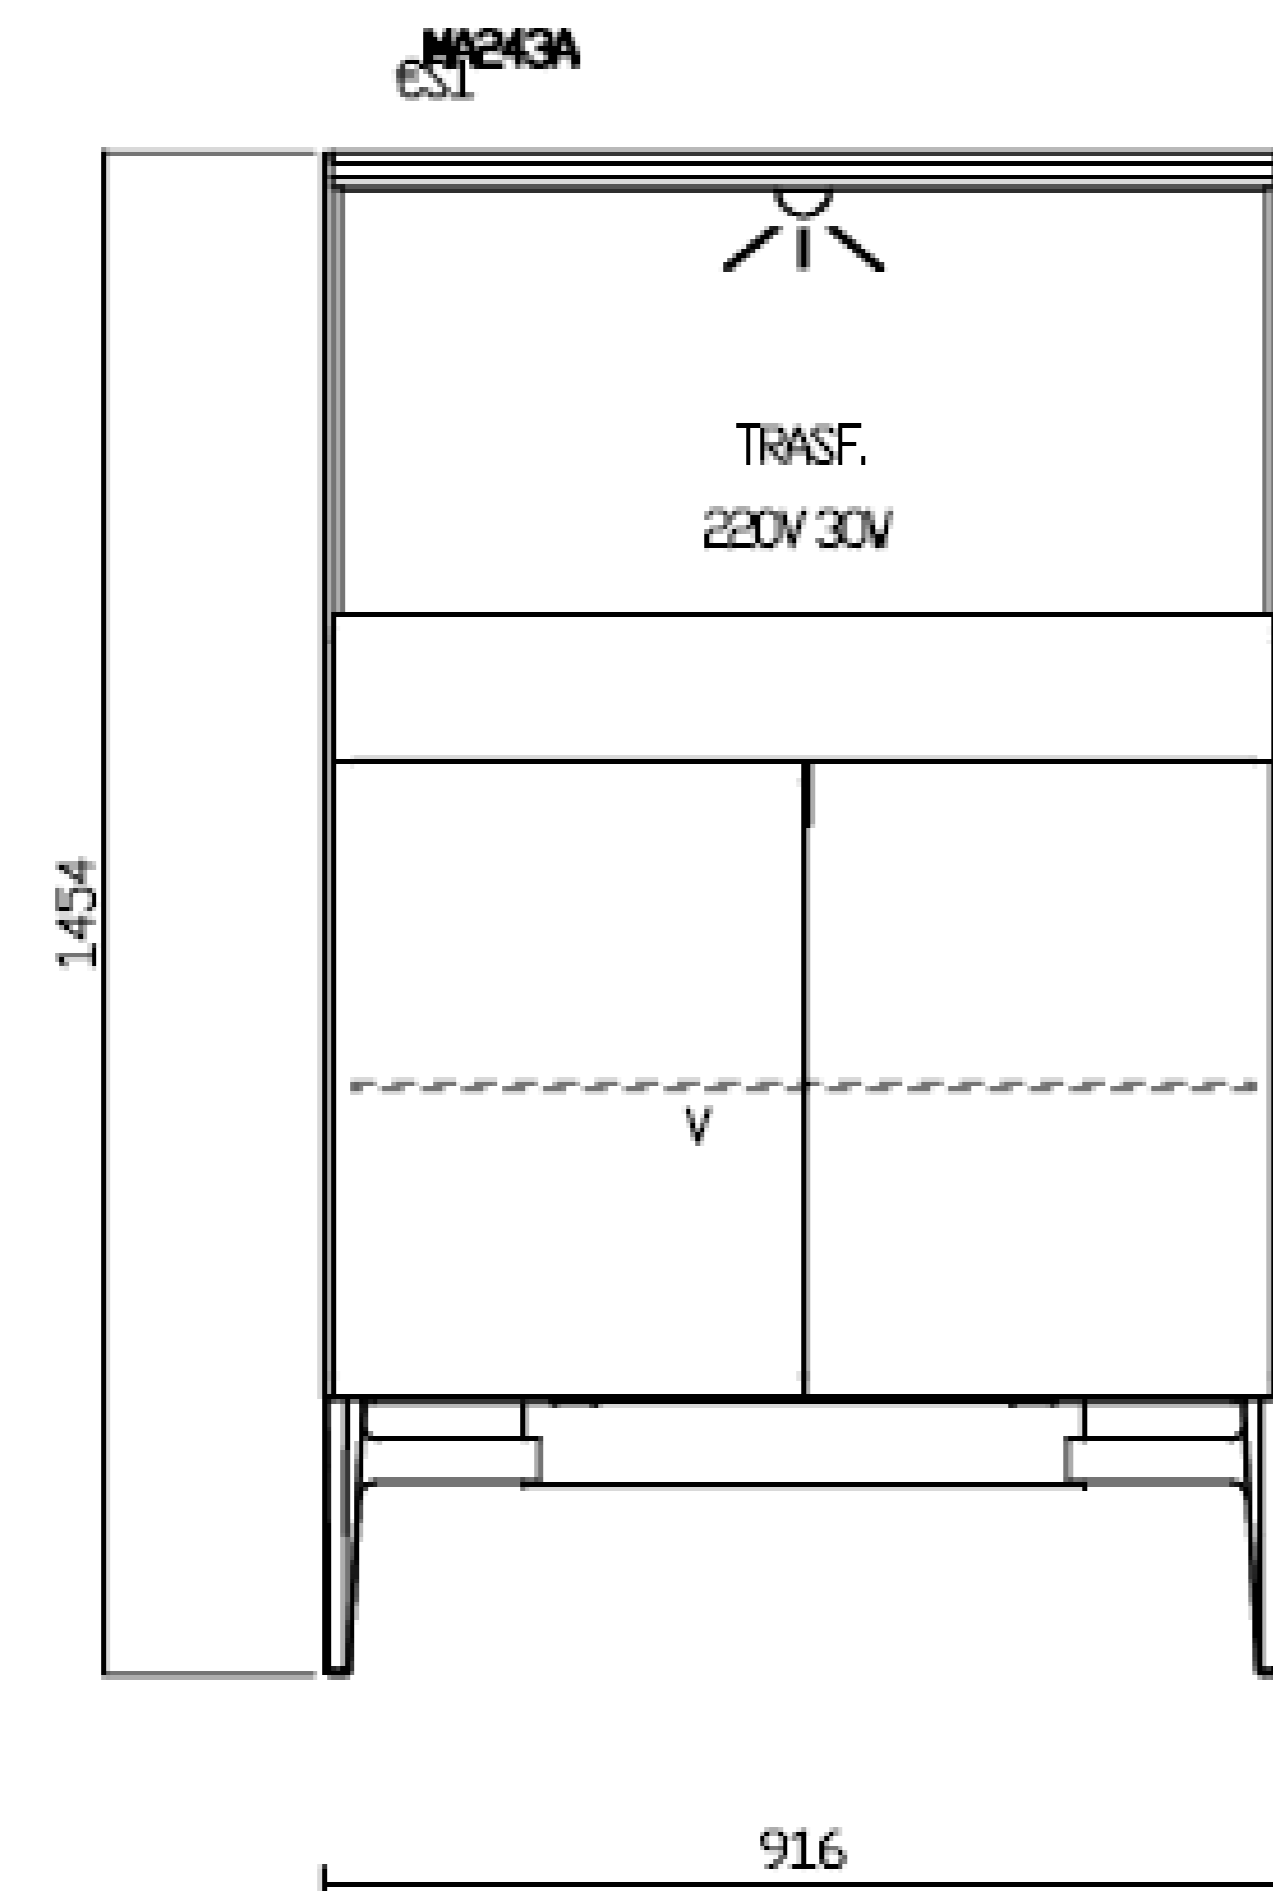

SIDEBOARDS

1 x Code sideboards

By R&D Poliform

Dims: w916 x d501 x 1454 mmh

Inner Structure / Open storage unit / Inner Back: MAT CHAMPAGNE 77

Open storage unit back panel: 4051 BRONZATO MIRROR

Wooden Doors/ Drawers / Lateral sides: GOLD WALNUT

Glass shelves: 1000 CLEAR GLASS

Rear Back Panel: MAT CHAMPAGNE 77

Feet: CHAMPAGNE

Led lamps: 3000 - K. - 220V

Finishing top: MAT ZECEVO / GOLD WALNUT

Drawer Bottom Covering t-cover: B-TECNOCOVER 06 NOCCIOLA

Retail Price: £8,474.00 inc. VAT

Sale Price: £4,205.67 inc. VAT

ST 3183

Poliform