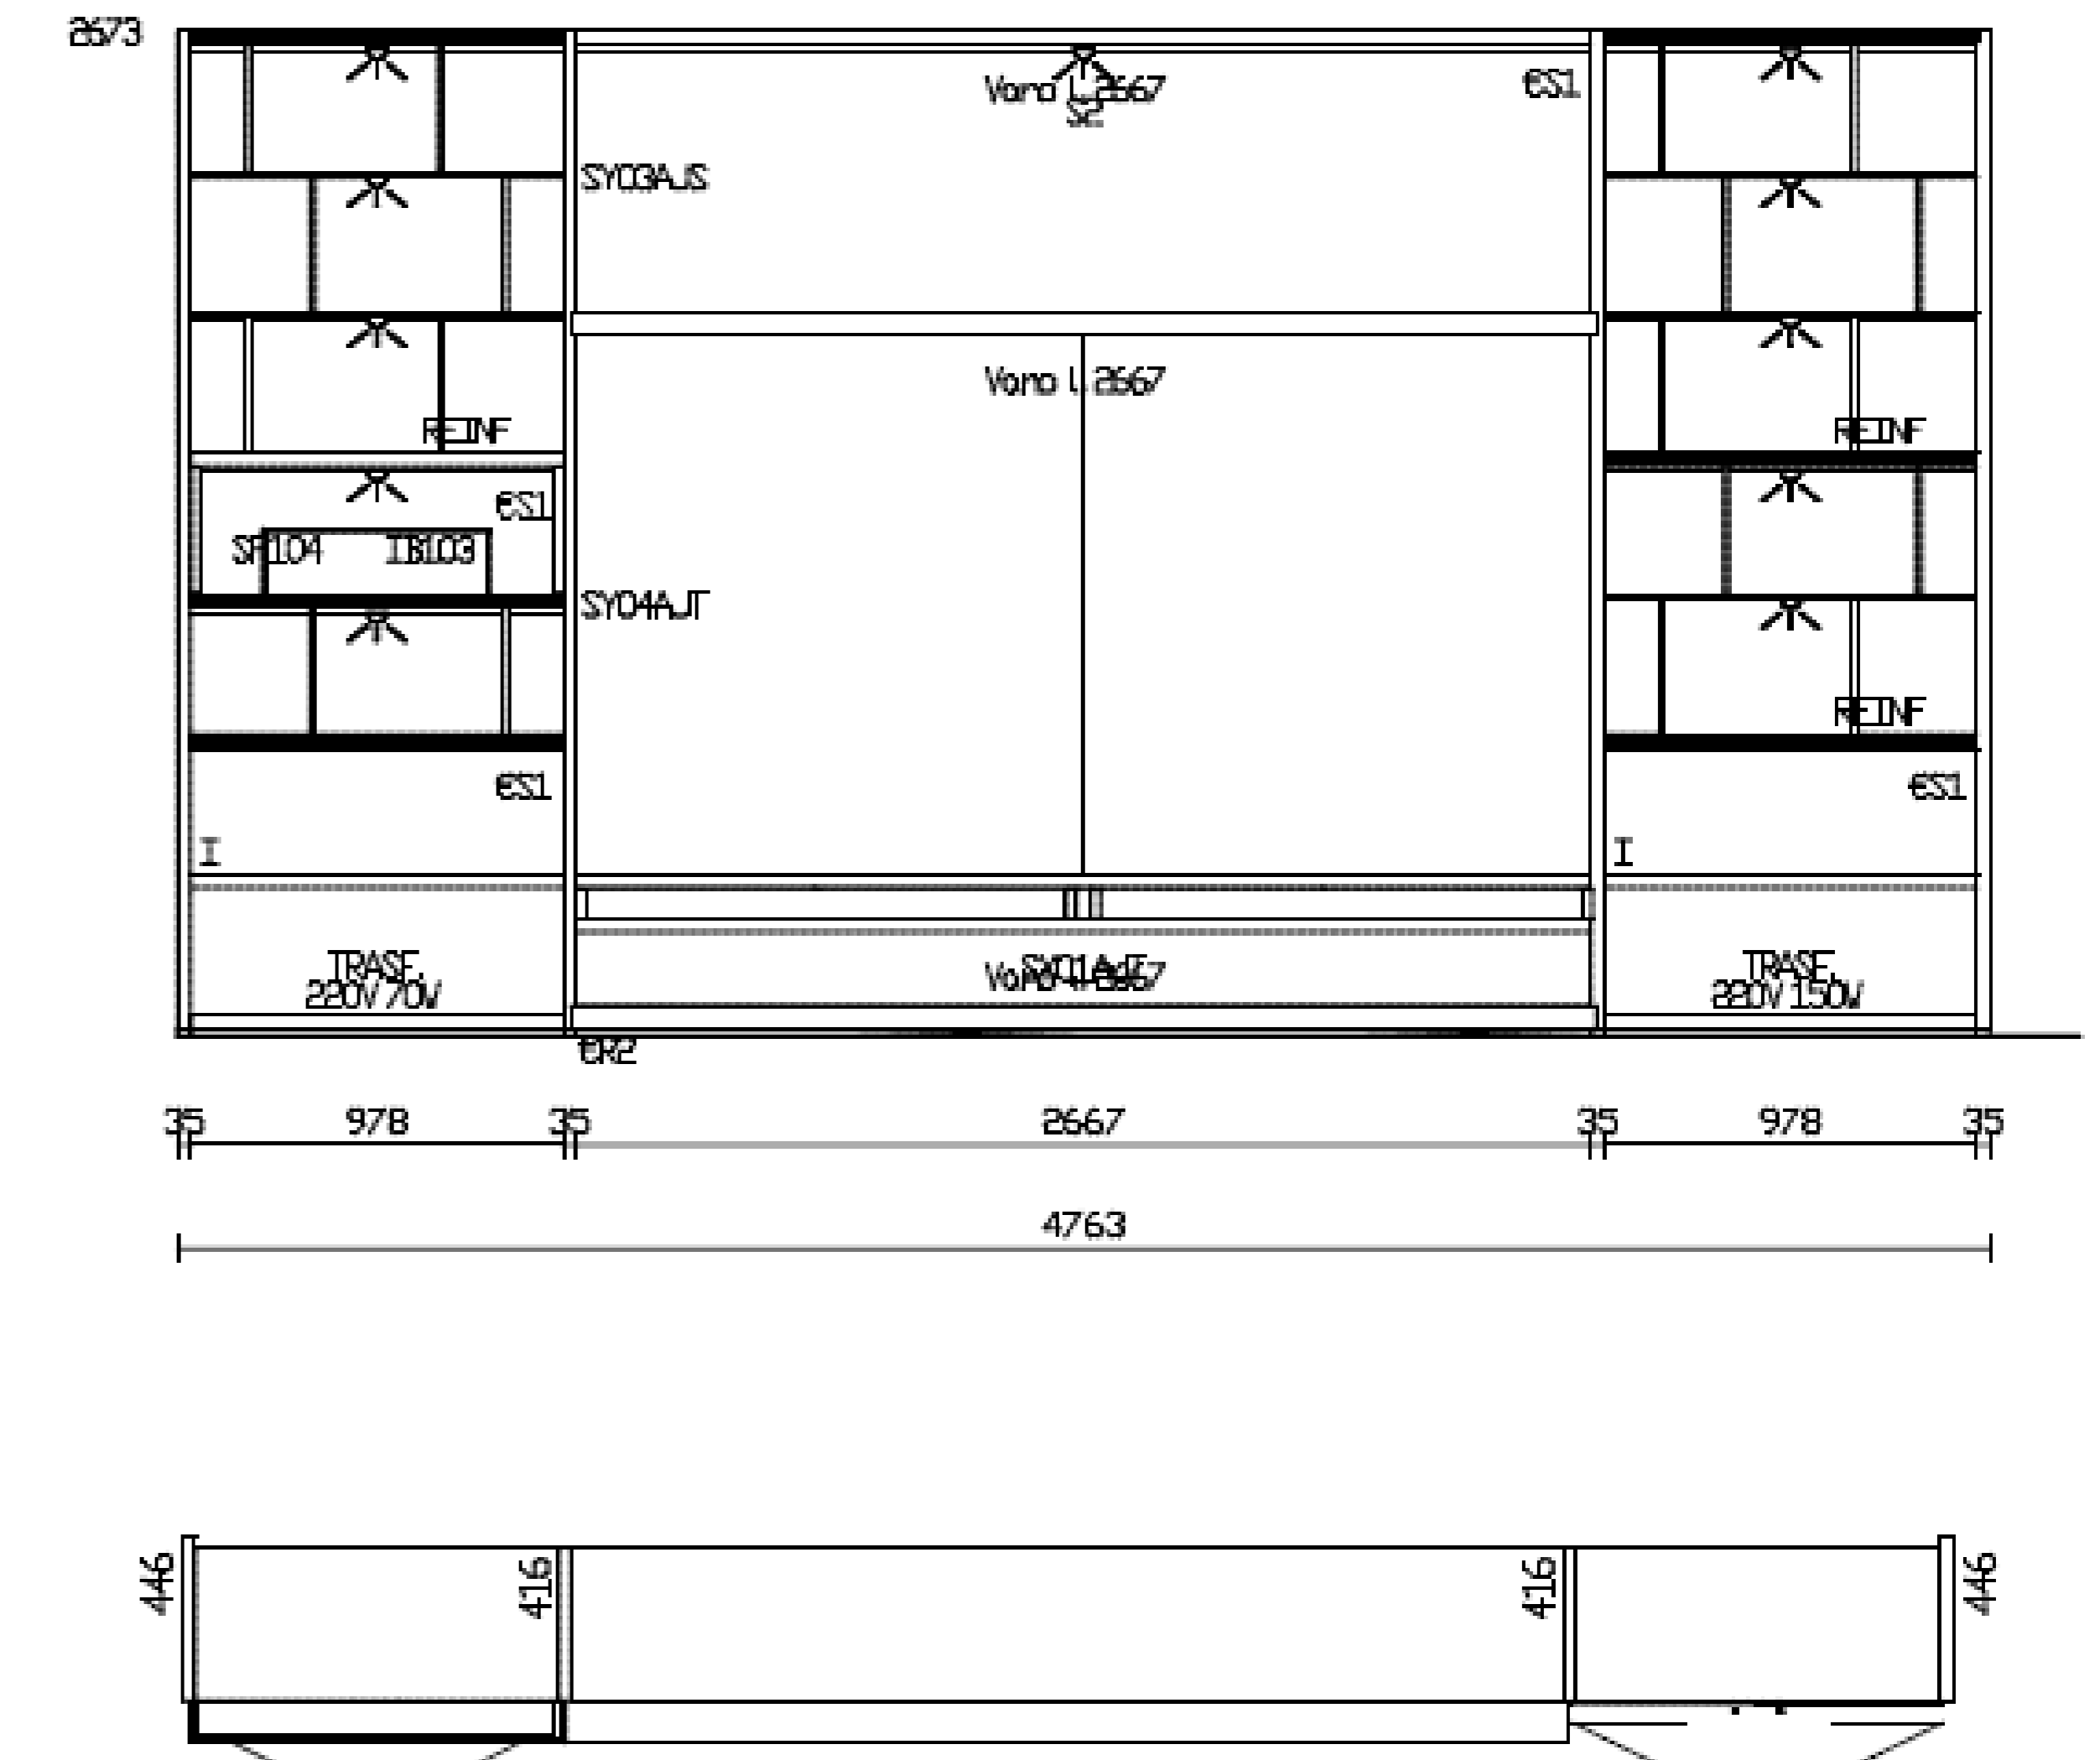

S2 BACK PANEL REDUCED IN HEIGHT TO 713mm, MOVED FORWARD AS BEARING BACK PANEL
X1 TOUCH UP PAINT MAT CASTORO 88