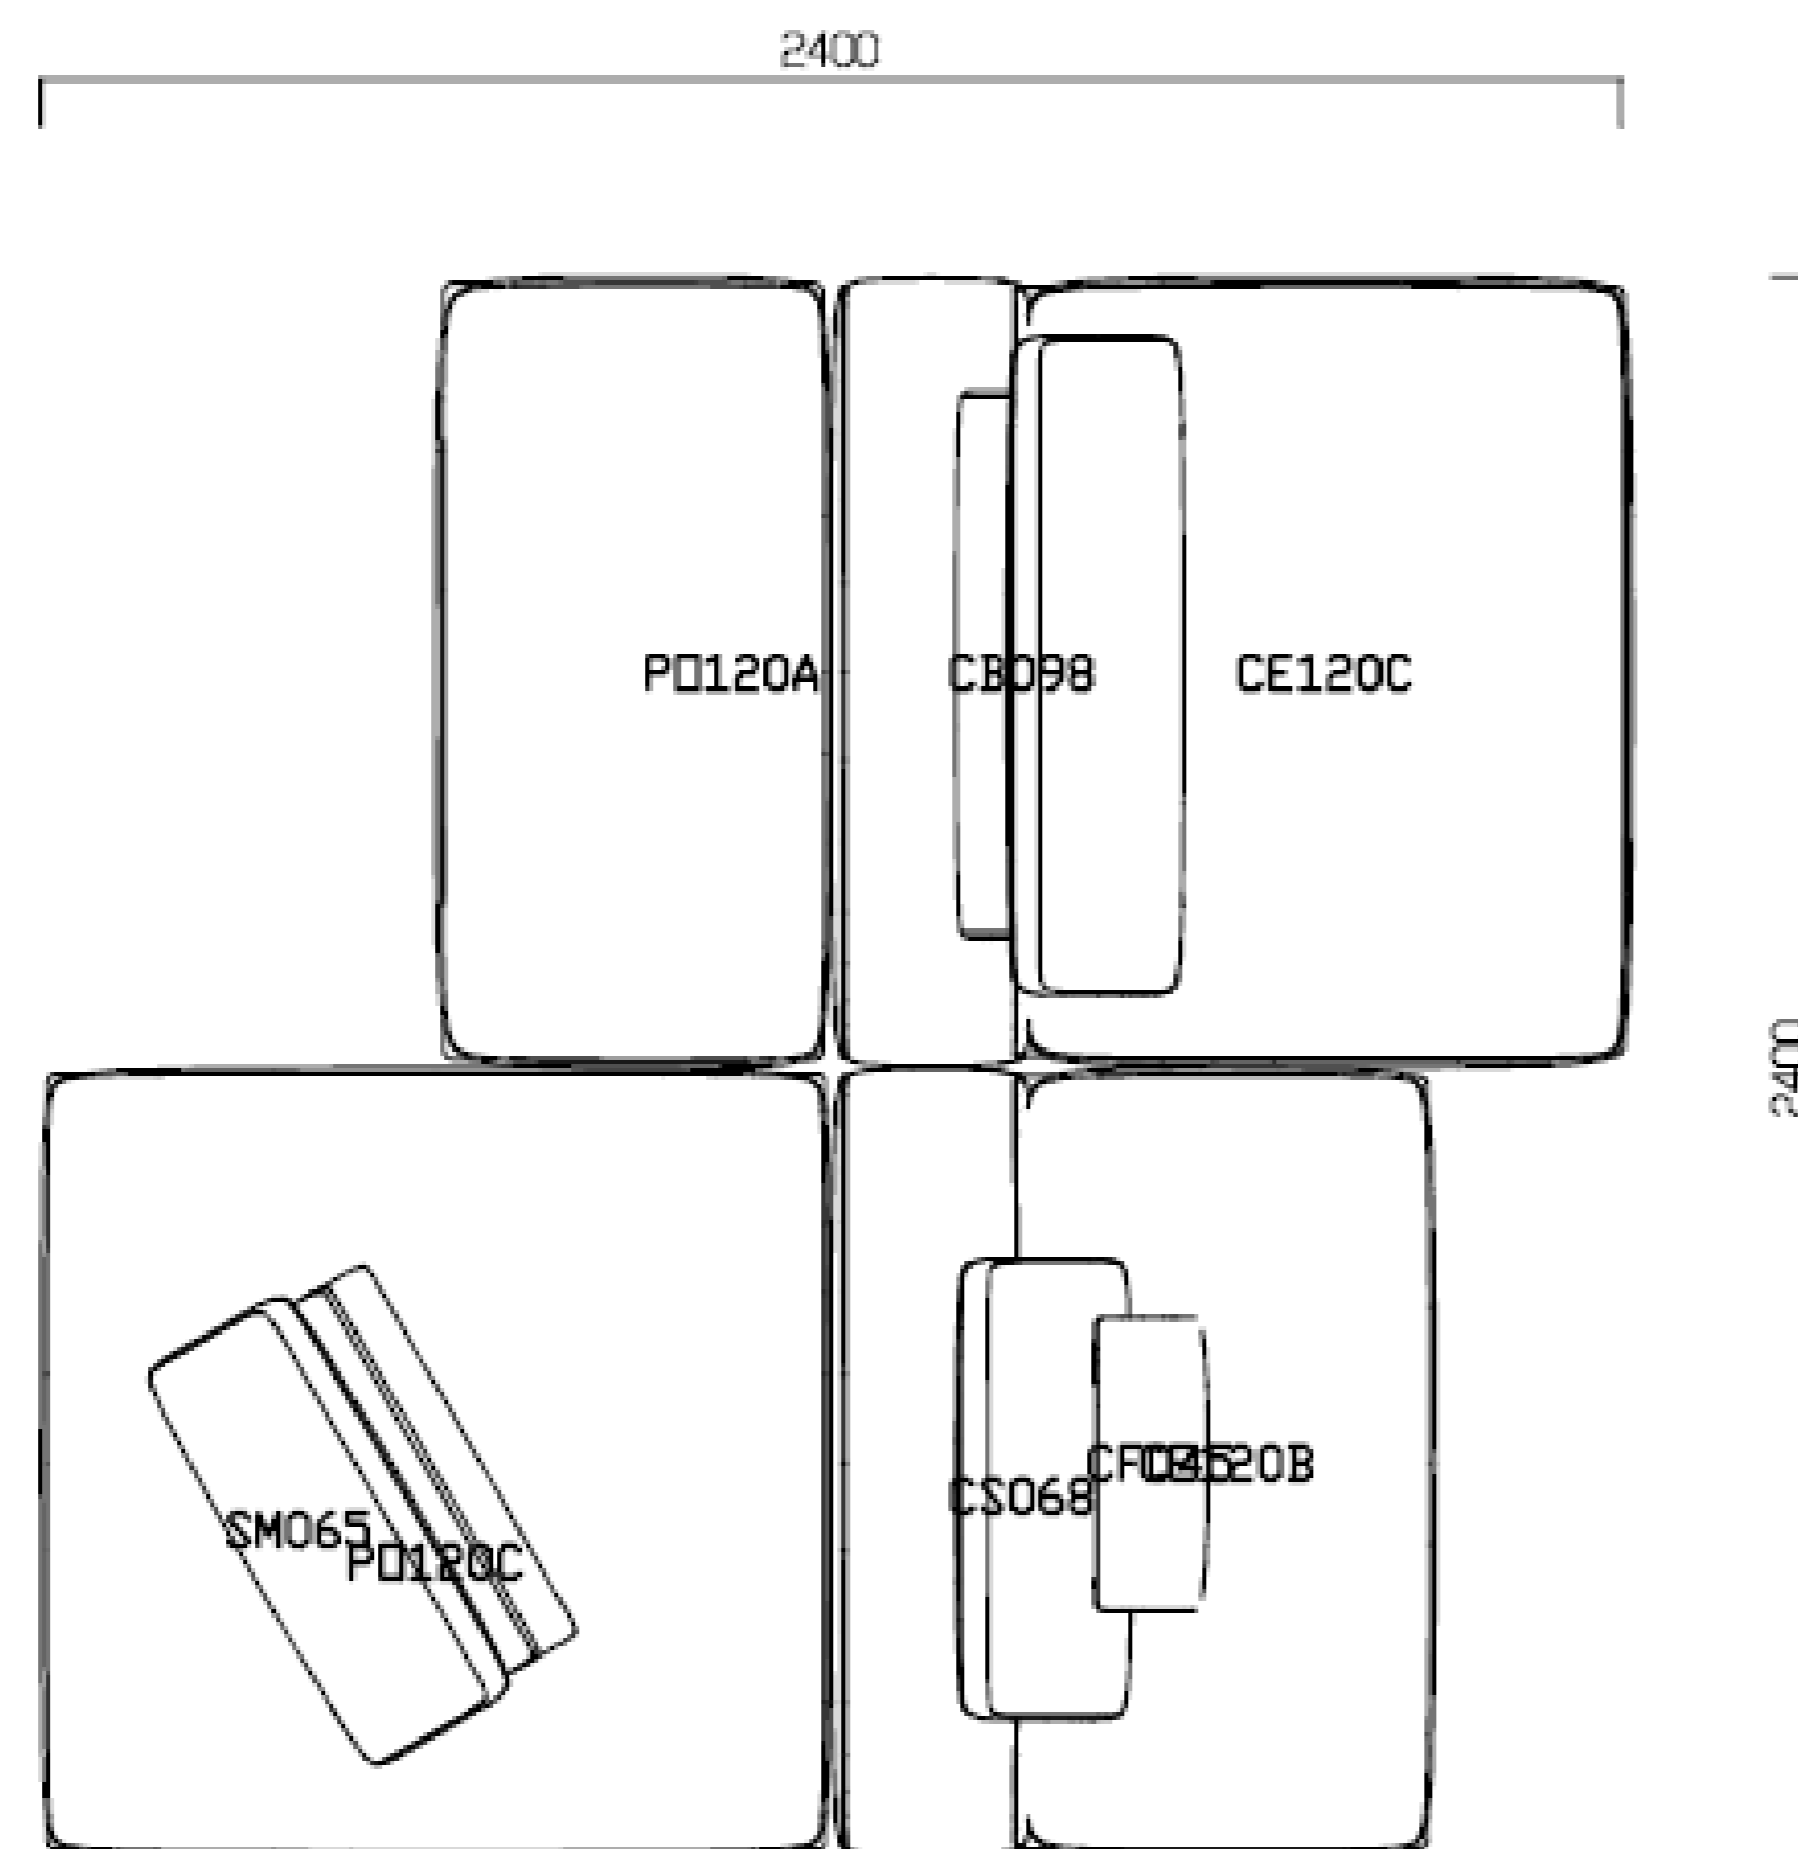

WESTSIDE SOFA OPTIONS

Westside Sofa By Jean-Marie Massaud

Dims: 3600 x 1200 x 380/580 mmH
Upholstered in Cat. E-Arcadia 05 Bronzo fabric
Including backrest cushions NOT including scatter cushions

Scatter cushions

- Cat G-Siro 04 Notte x 1 (450 x 450mm) - **Sale Price: £234.82**

Retail Price: £16,535.23 inc. VAT

Sale Price: £9,627 inc. VAT

ST 3628

Westside Sofa By Jean-Marie Massaud

Dims: 2400 x 2400 x 380/580 mmH
Upholstered in Cat. E-Arcadia 05 Bronzo fabric
Including backrest cushions NOT including scatter cushions

Scatter cushions

- Cat G-Siro 04 Notte x 1 (450 x 450mm) - **Sale Price: £234.82**

Retail Price: £16,535.23 inc. VAT

Sale Price: £9,627 inc. VAT

ST 3628