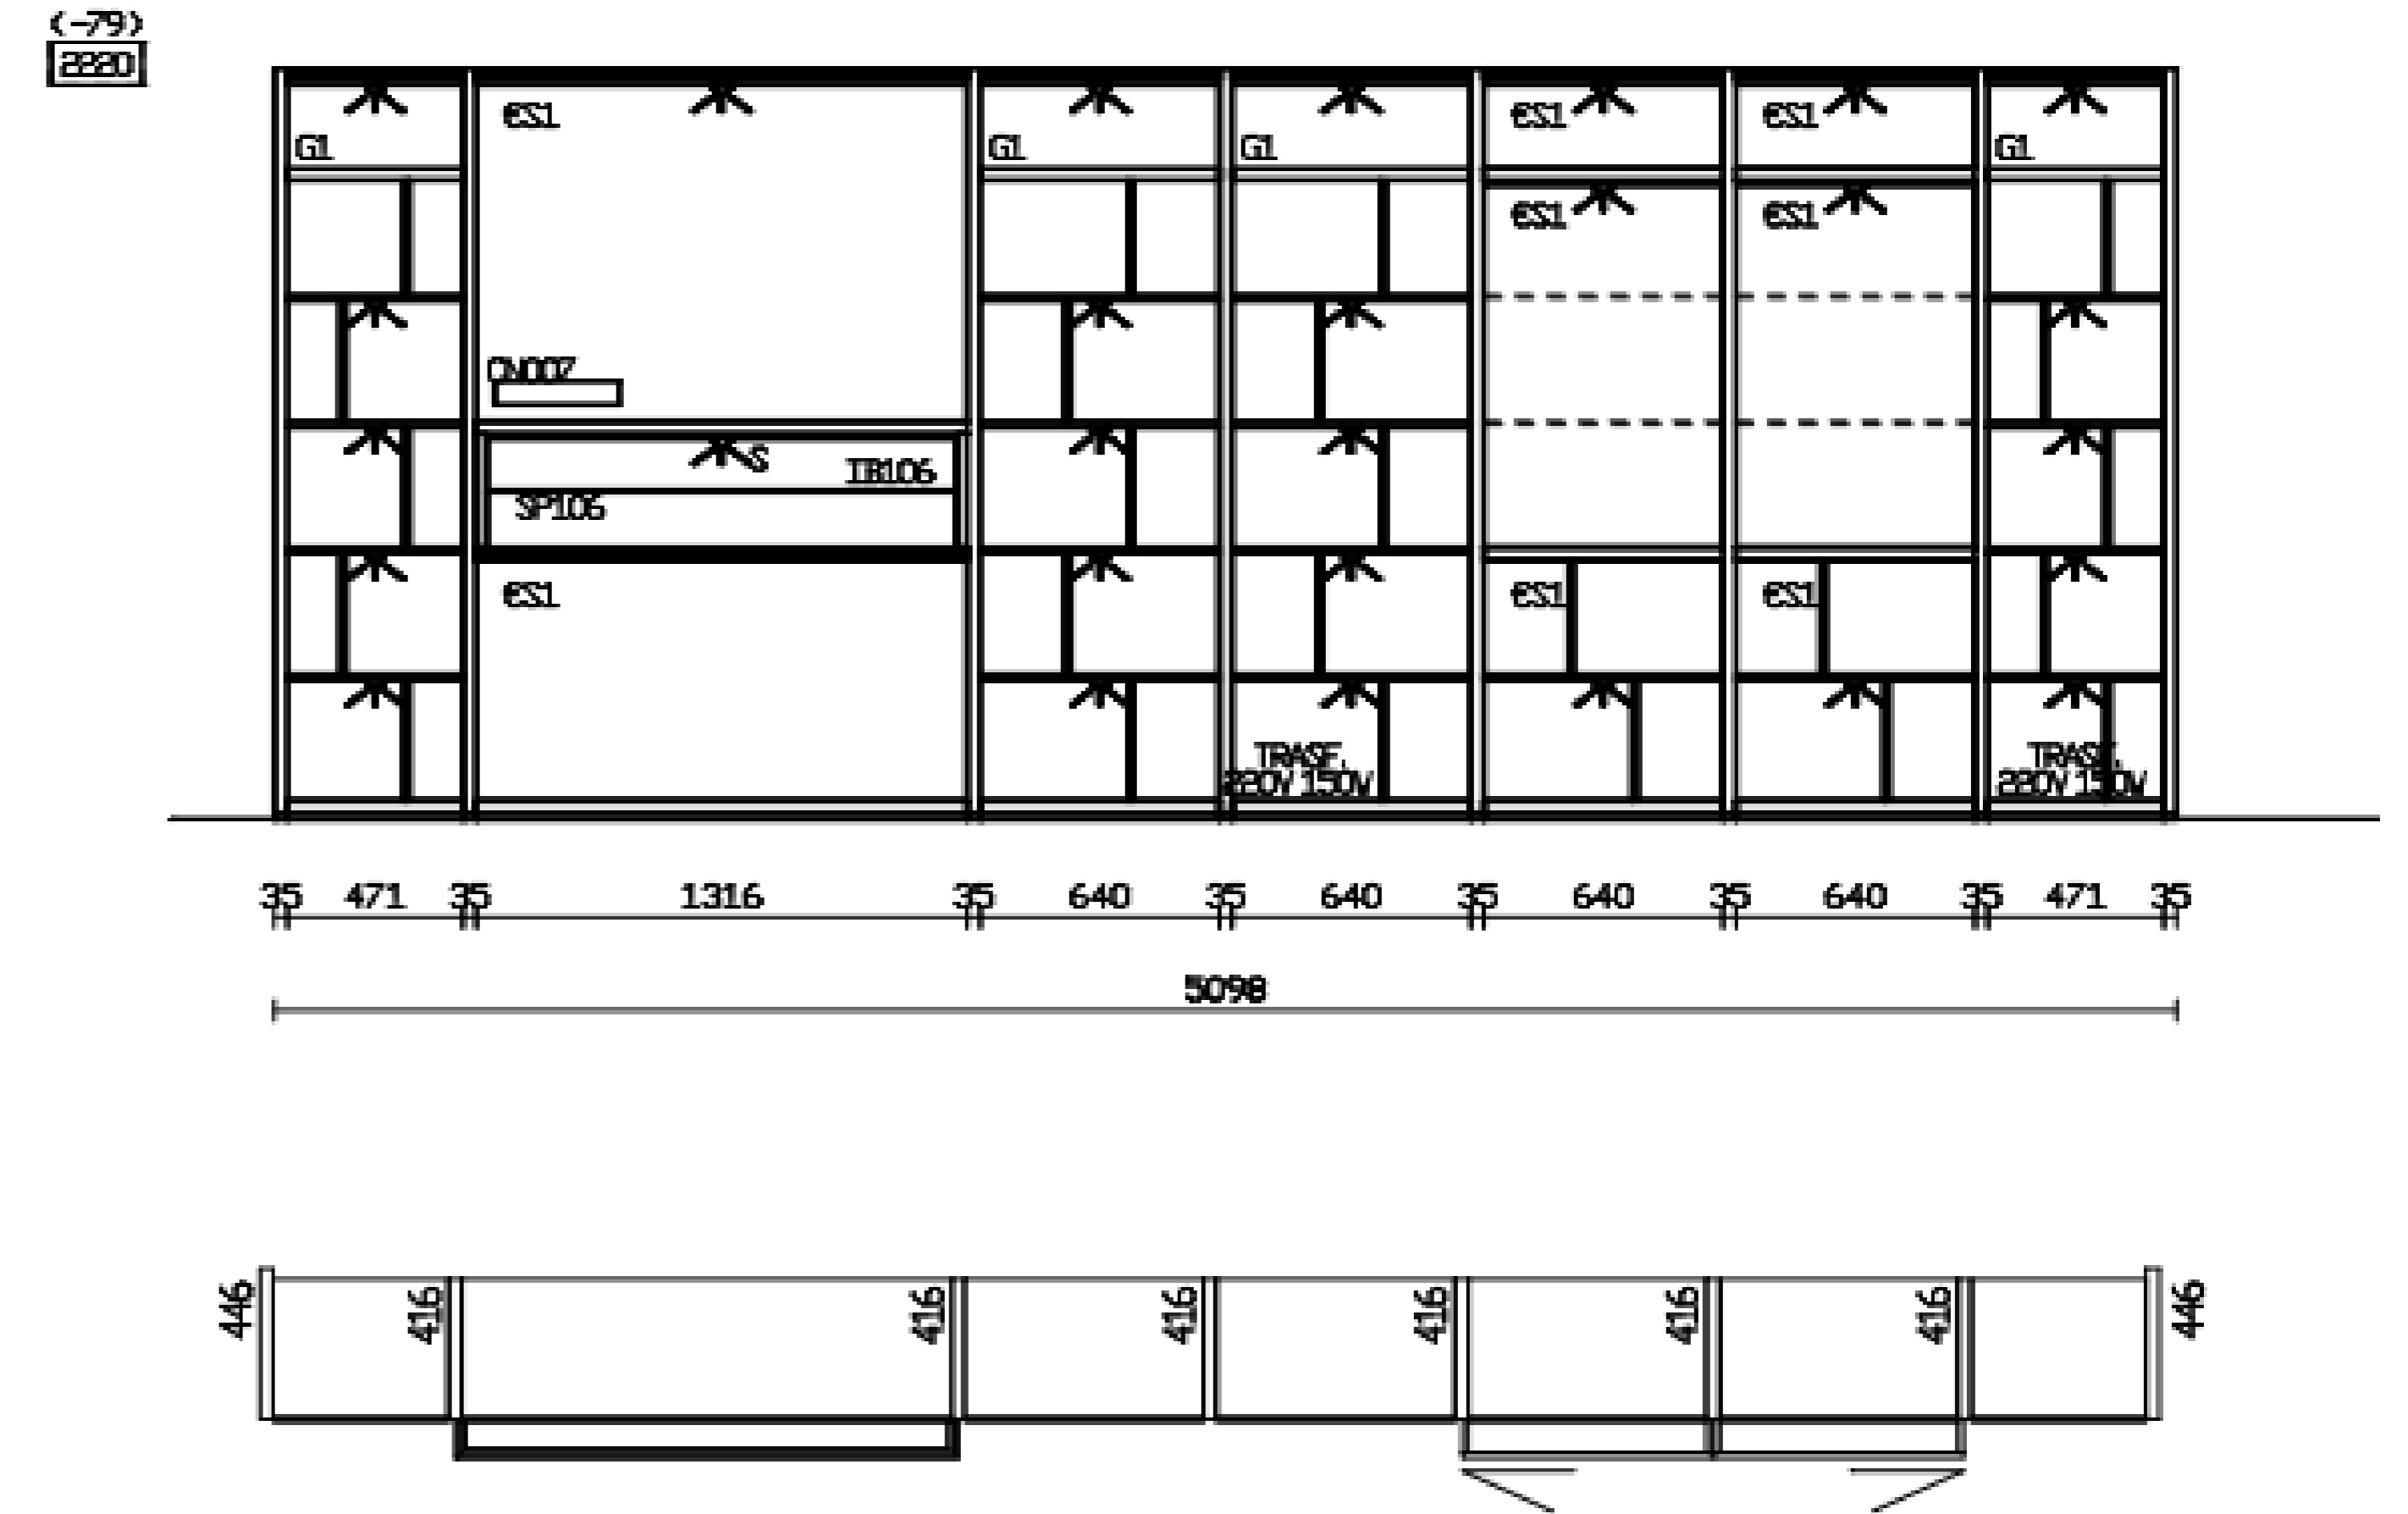

Thick Hanging Shelf Finish: WALNUT GOLD

Electrified Channel Thick Hanging Shelf Finish: CHAMPAGNE

Equipment: 2xUK Sockets/USB

Retail Price: £7,611 inc. VAT

Sale Price: £2,832.48 inc. VAT

ST 3188

WALL SYSTEM COMPOSITION