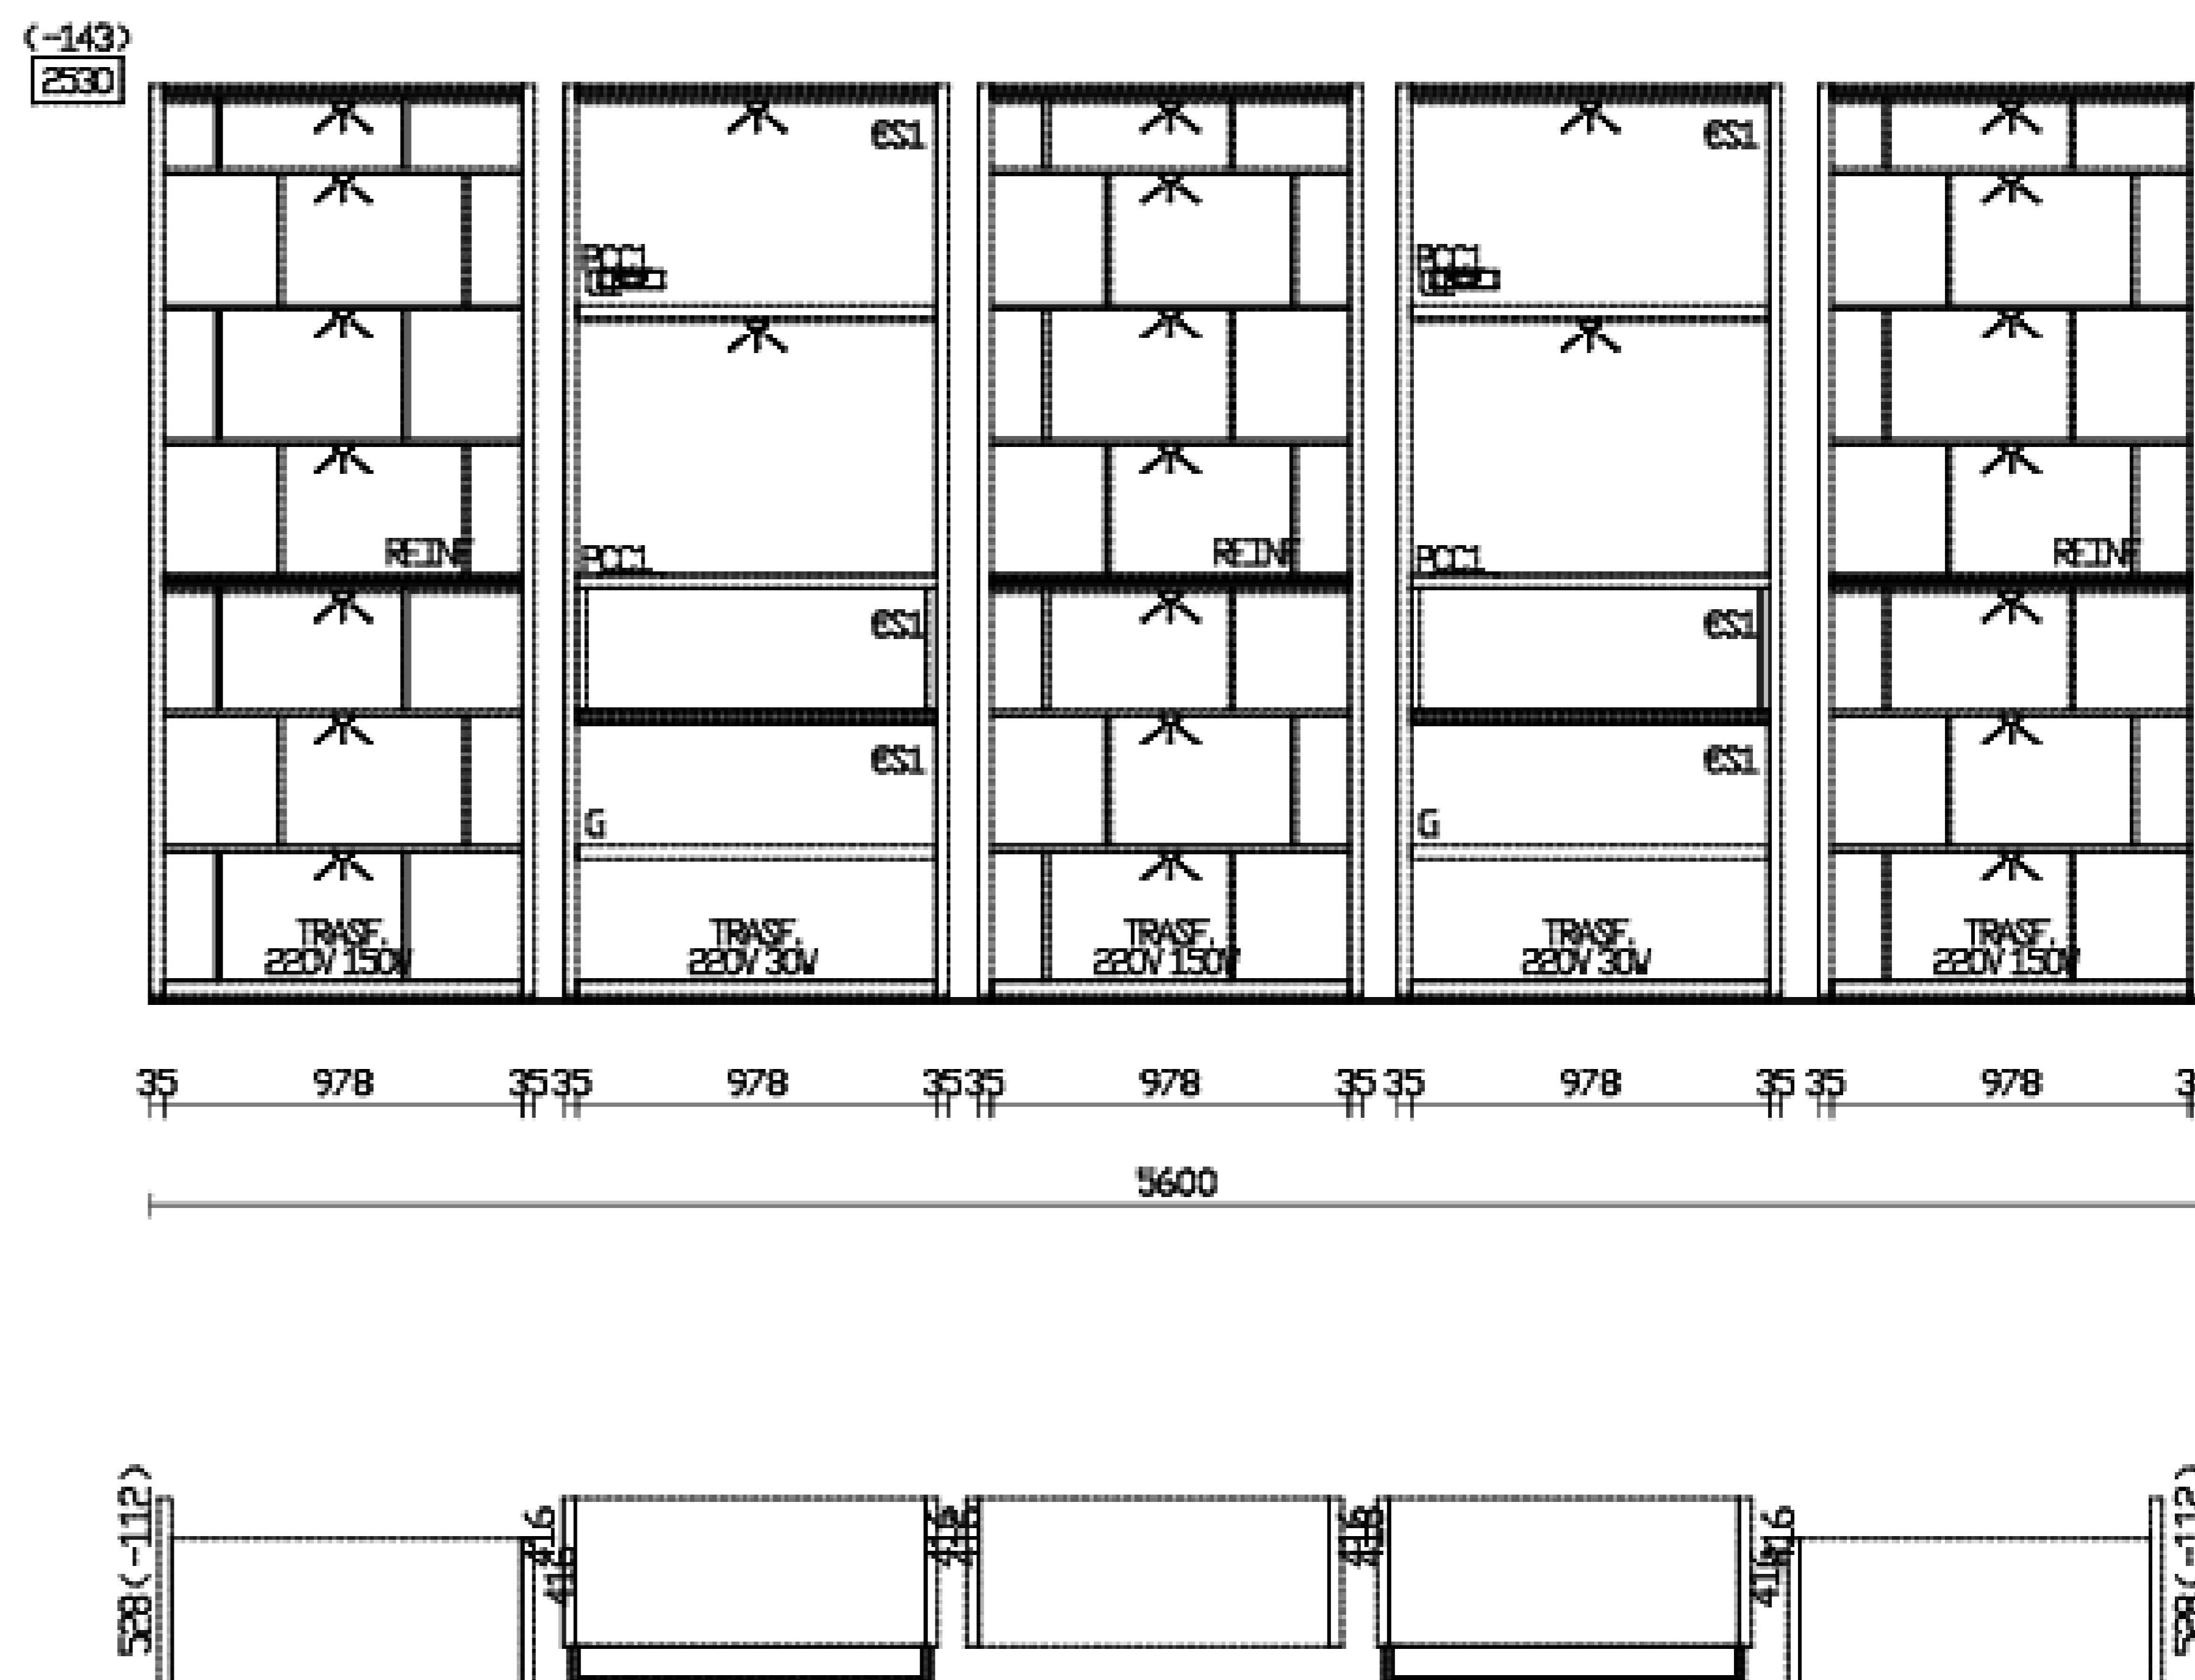

WALL SYSTEM COMPOSITION

Wall System

Dims: 5240 x 416 x 2673 mmH

Description:

Flap doors, sides/shelves in Oak Spessart;

Back panles: Oak Spessart and mat Canapa 35;

Unit / Grids / Hanging shelves in metal lacq. Ottone 24

Inserts: Hid 29 Tortora

LED Lighting

Retail Price: £ 60,671.00 inc VAT

Sales Price: £25,200 inc. VAT

(Delivery and Installation TBC)

ST 3435

Poliform