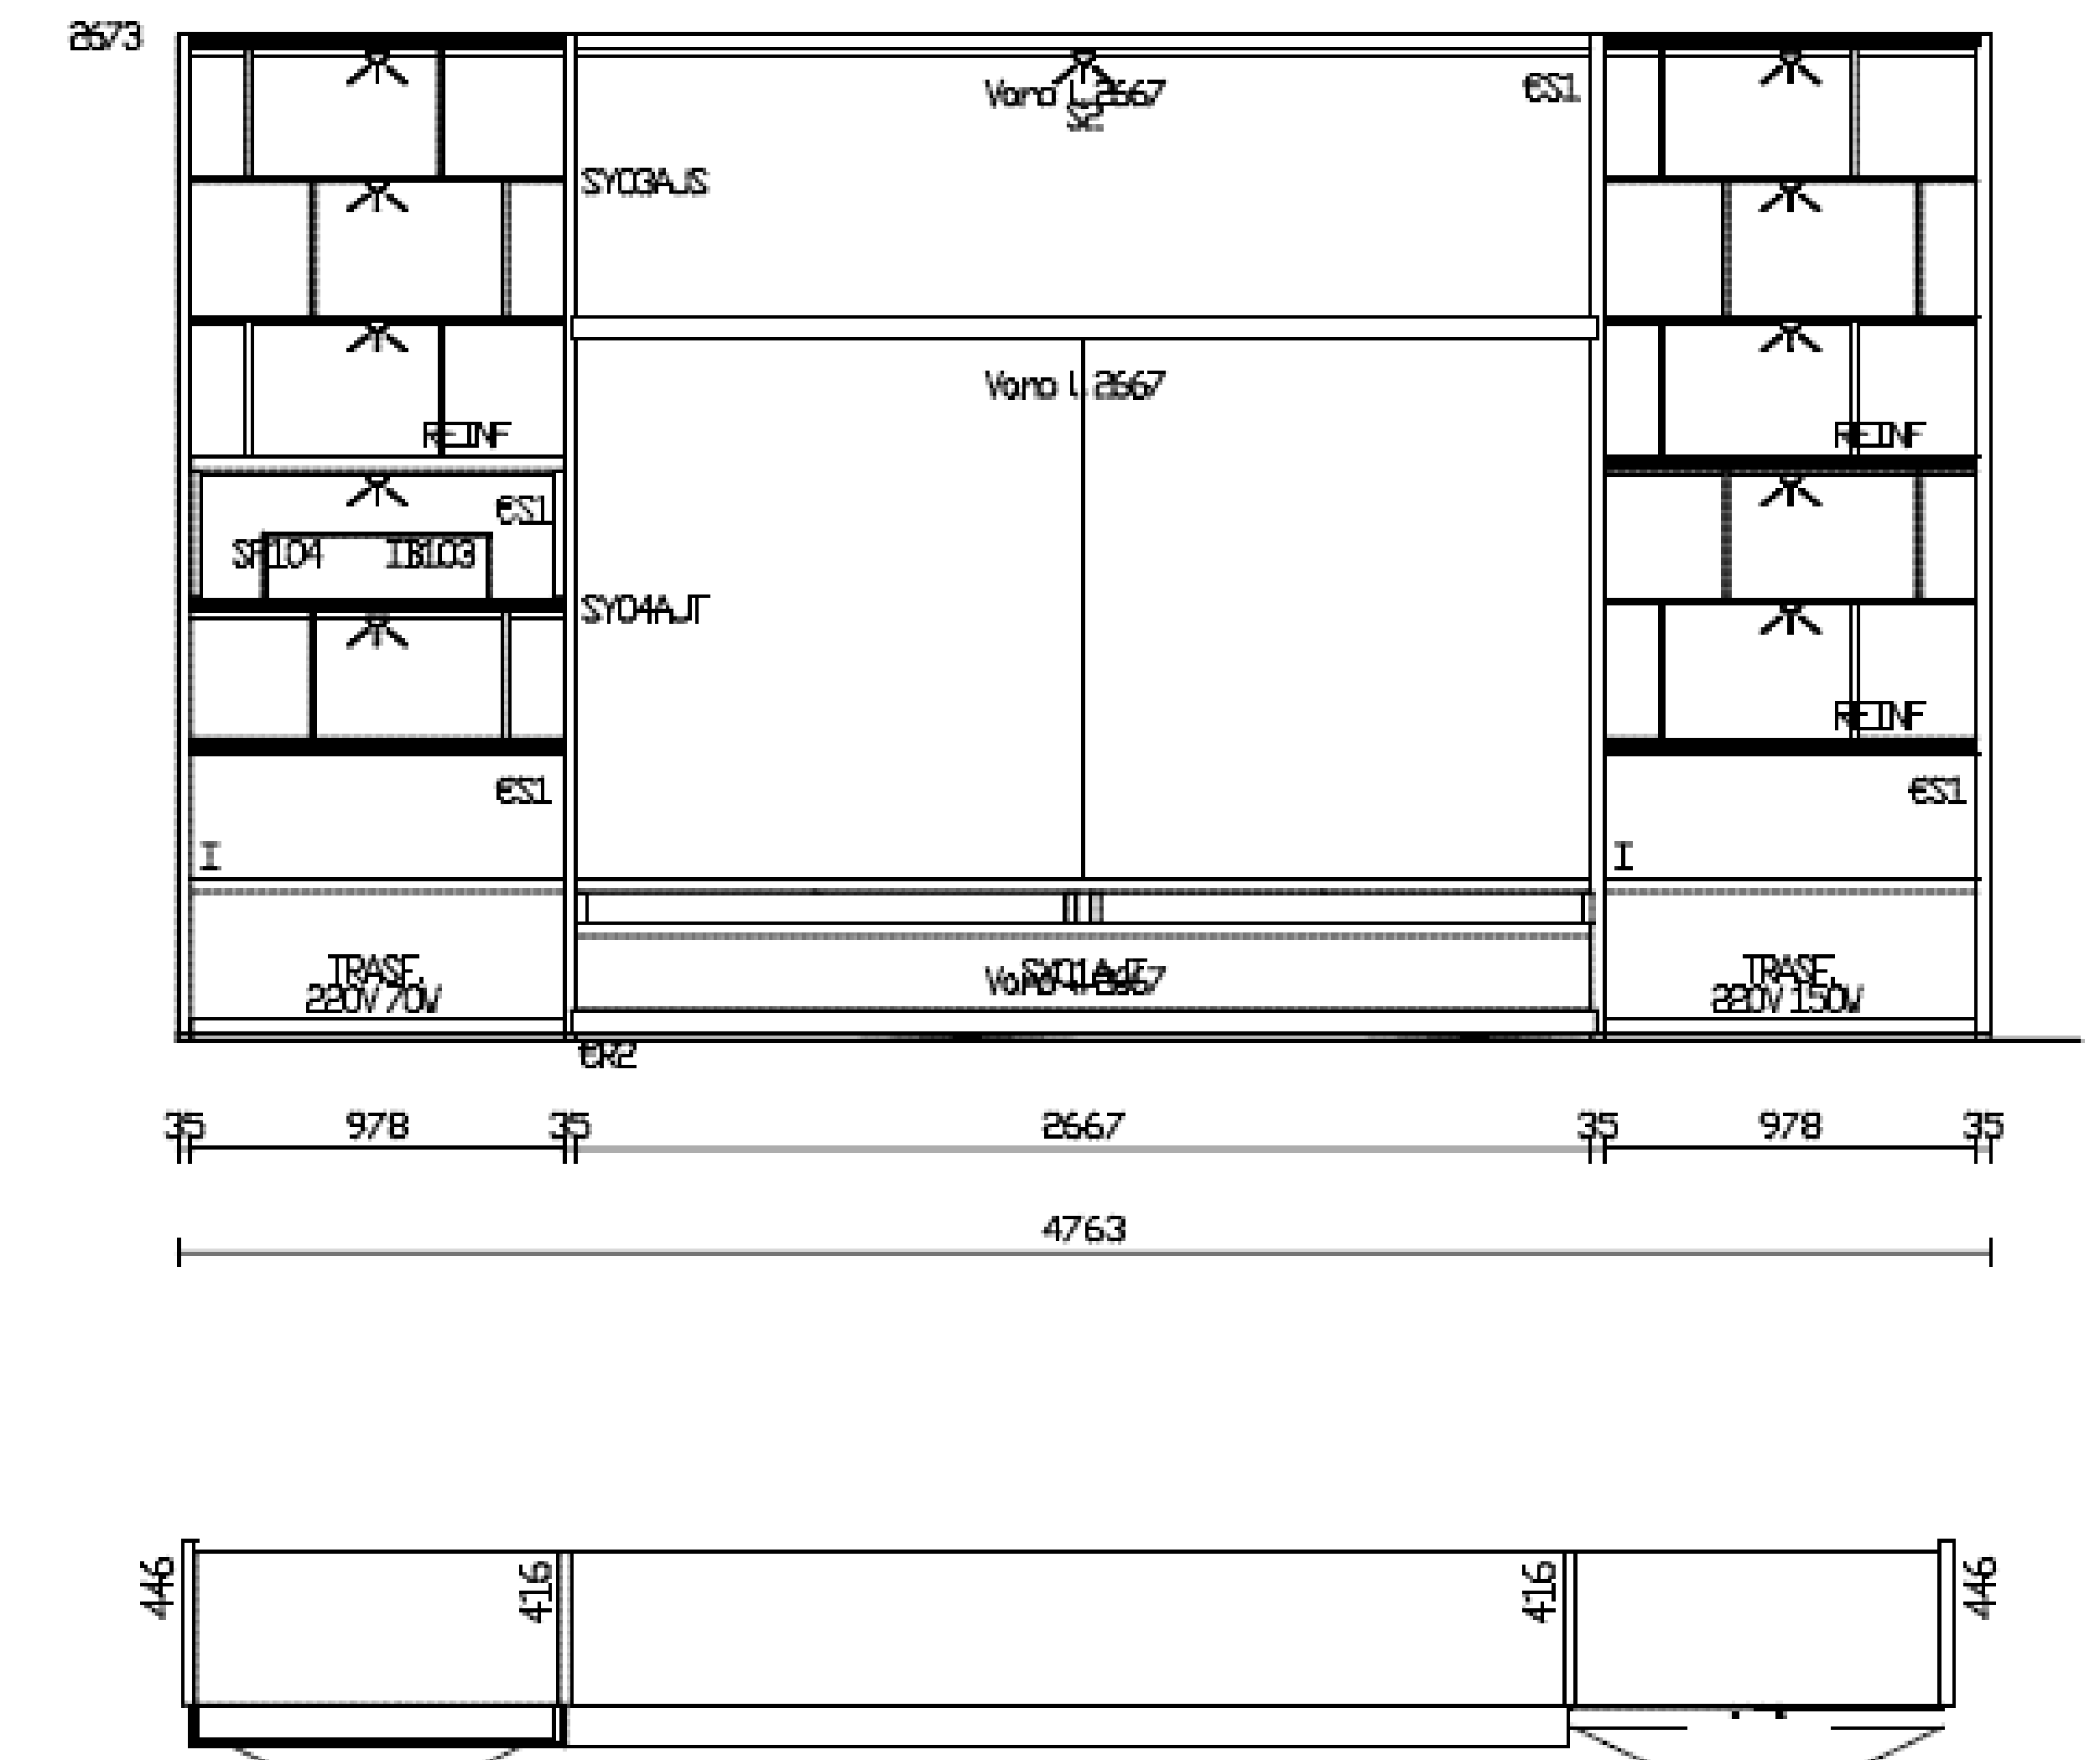

S2 BACK PANEL REDUCED IN HEIGHT TO 713mm, MOVED FORWARD AS BEARING BACK PANEL
X1 TOUCH UP PAINT MAT CASTORO 88