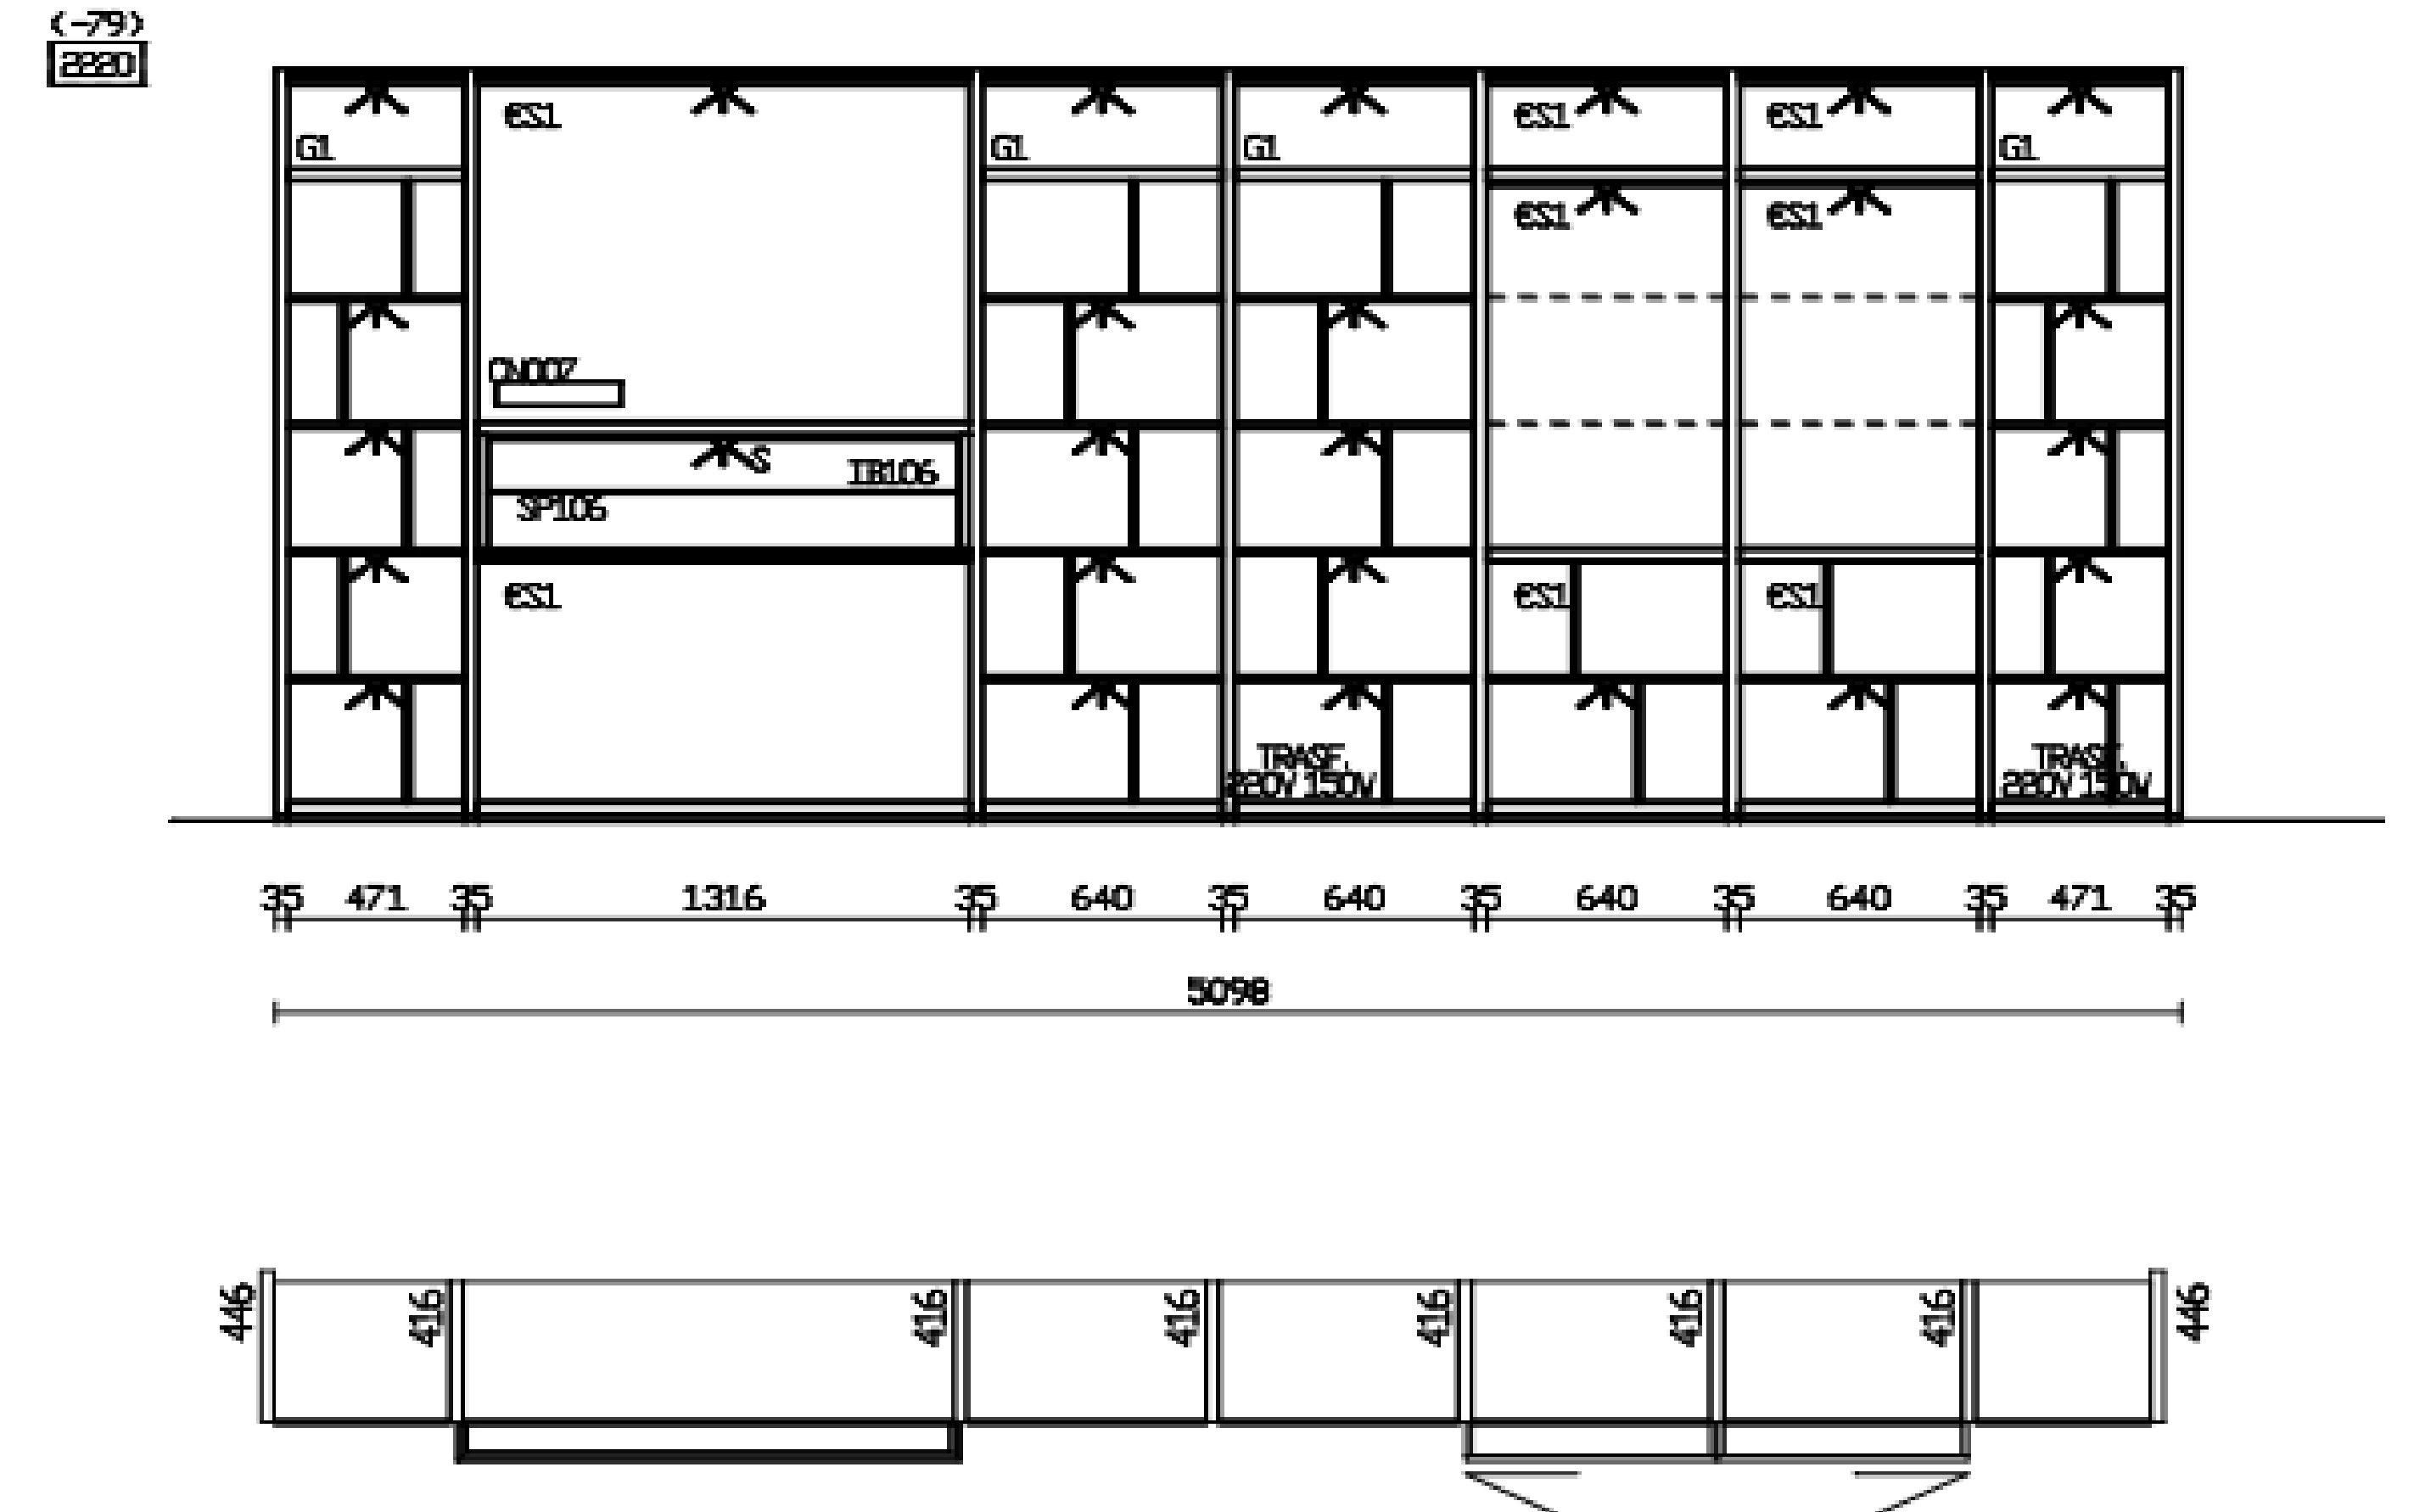

WALL SYSTEM COMPOSITION

By R&D Poliform

Dims: 5098 x 446 x 2220 mmH FFL

Structure Finish: OAK SPESSART

Back Panels Finish: OAK SPESSART / MAT CORDA 26

Grids Finish: MAT MOKA 49

Jet Flap Door: OAK SPESSART

Jet Insert: HIDE NERO 02

Jetting out Display doors: 2000 CLEAR EXTRAL. GLASS

LED Lamps: ARDESIA

Retail Price: £46,127.64 inc. VAT

Sale Price: £15,697.62 inc. VAT

ST 3260

Poliform