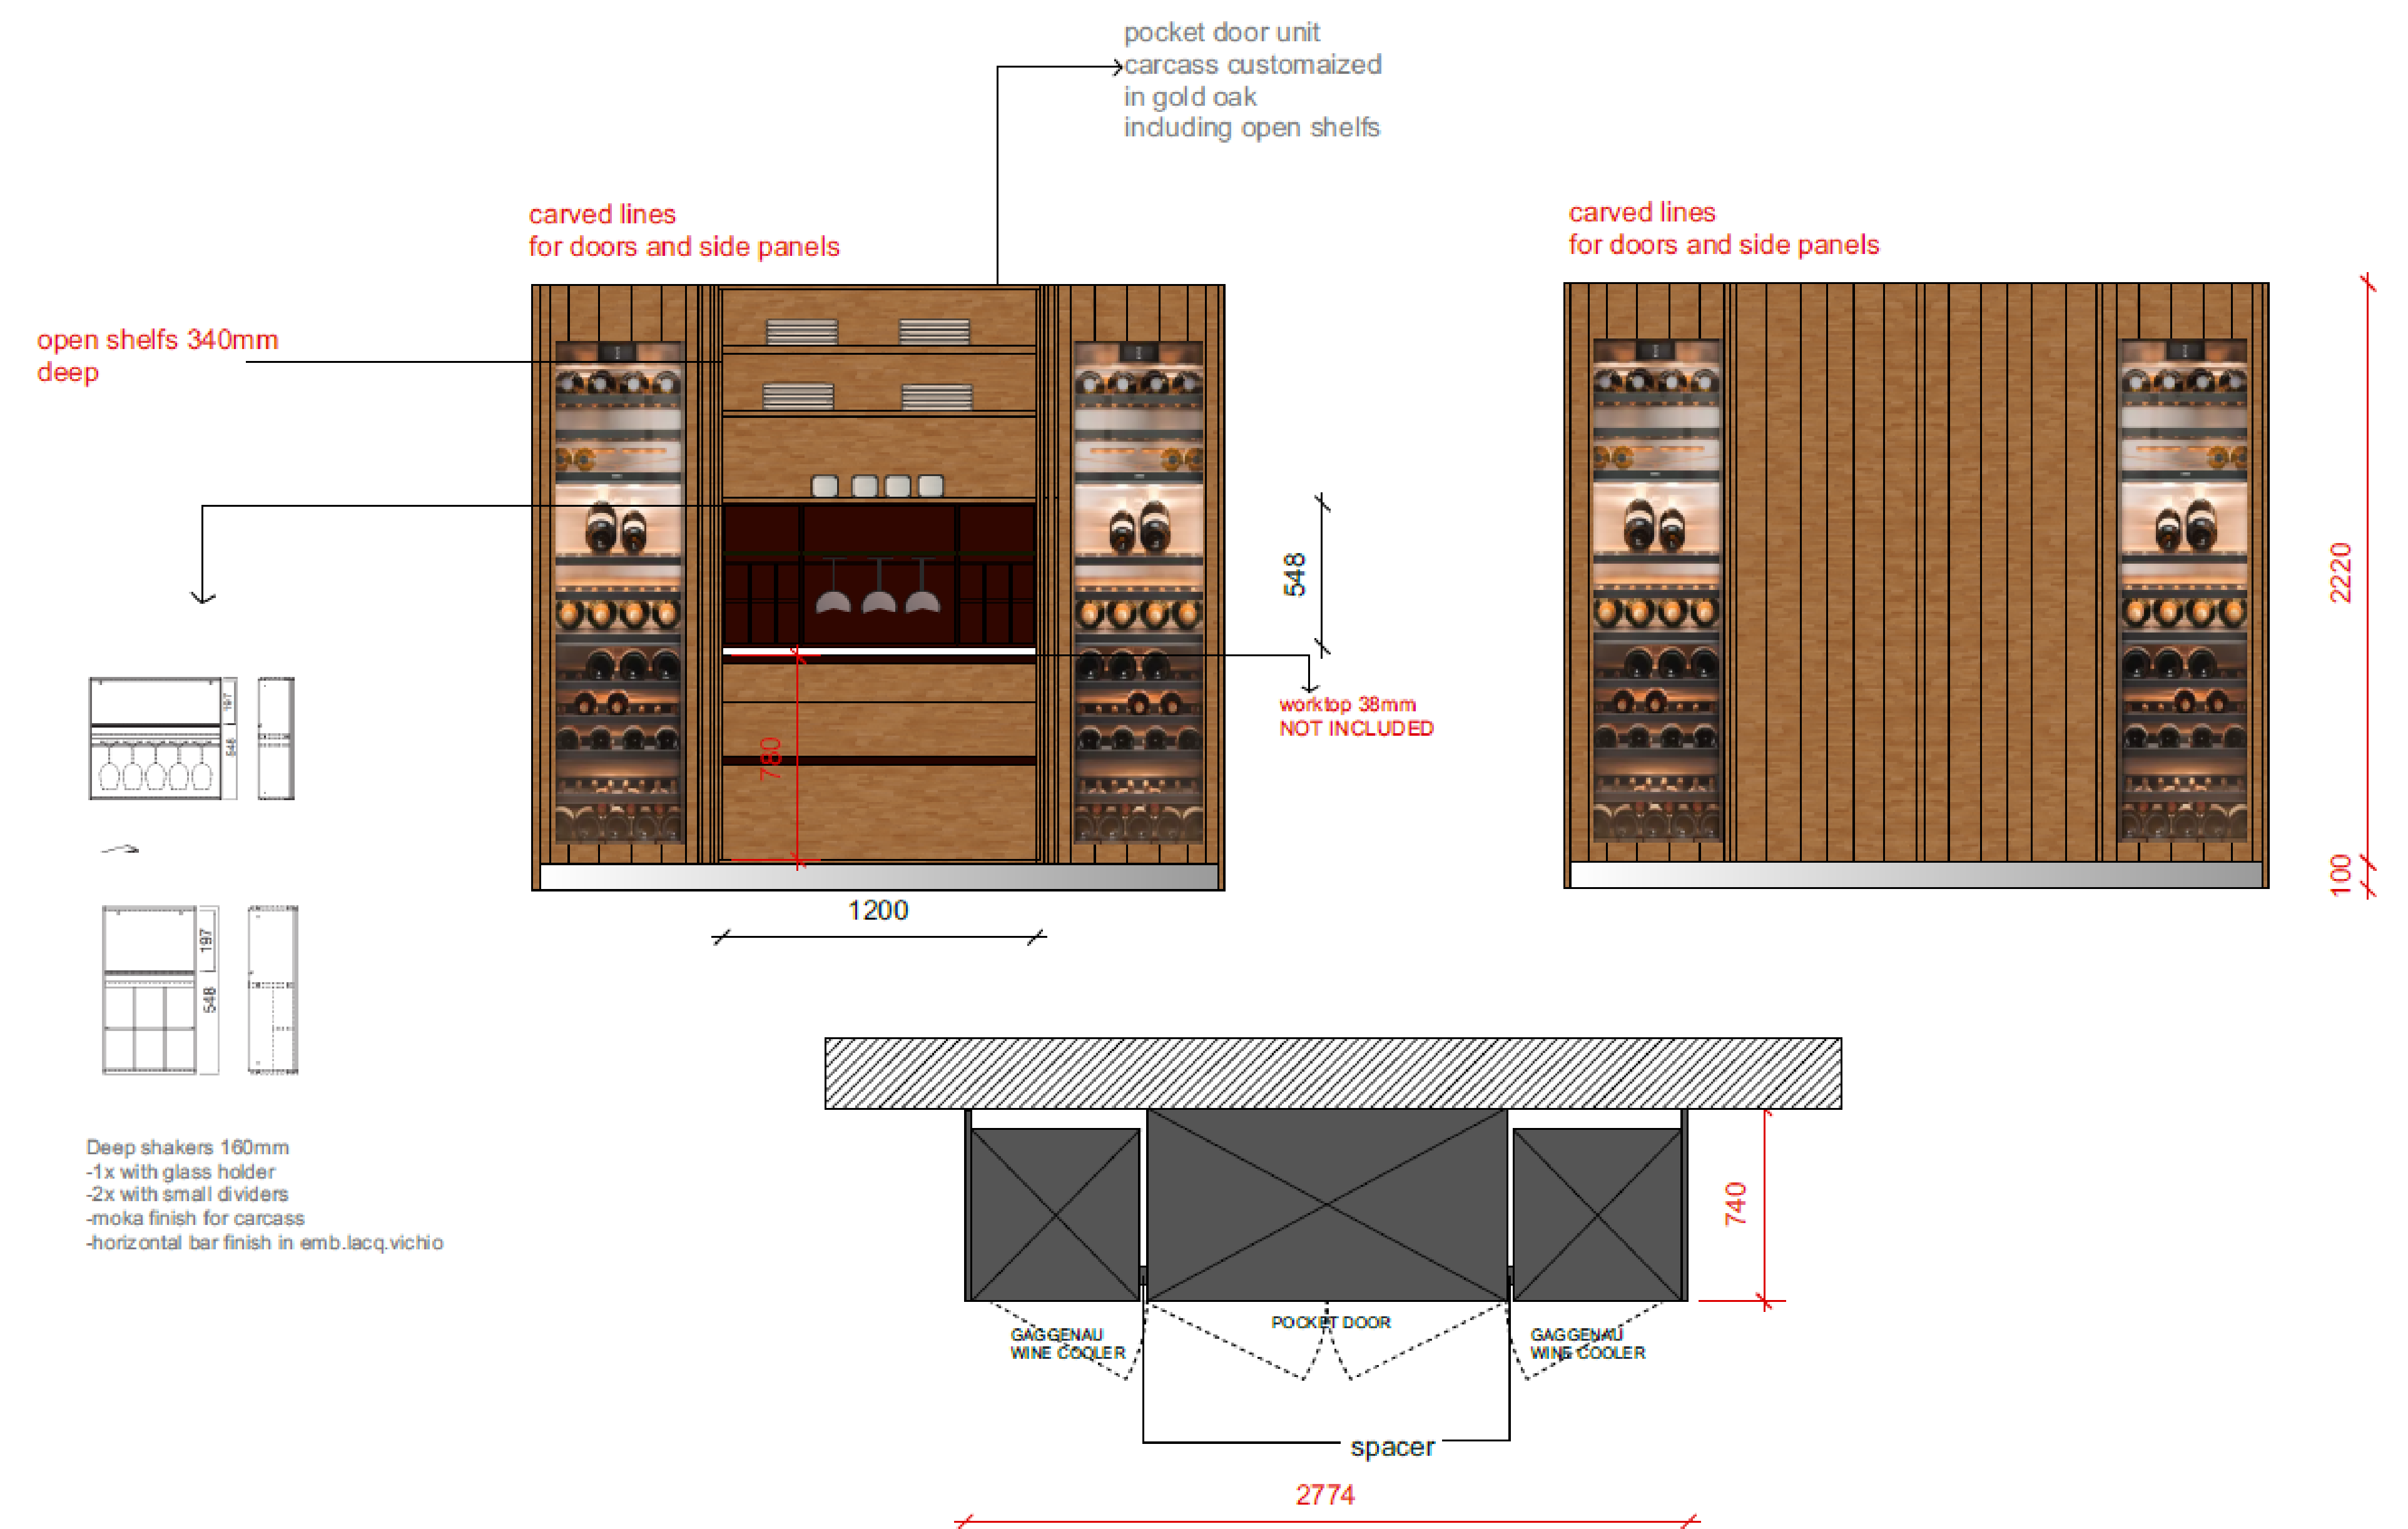

KITCHENS

Artex Kitchen

Dims: 2774mmW (overall width) x 740mmD x 2220mmH

Structure Finishes: Gold oak with carved lines;

Interior pocket door and shelves in Gold Oak;

Shakers in embossed Lacquer Moka, horizontal bars in embossed Lacquer Vichio;

Plinth is in stainless steel finish.

INCLUDING: 2 x Gaggenau 400 series Vario wine cooler with glass door

Dims: 610mmW x 2130.40mmH [RW466365]

WORKTOP IS NOT INCLUDED (38mm required)

Retail Price: £56,052.00 inc. VAT

Sale Price: £34,093.00 inc. VAT

ST TBC

Poliform