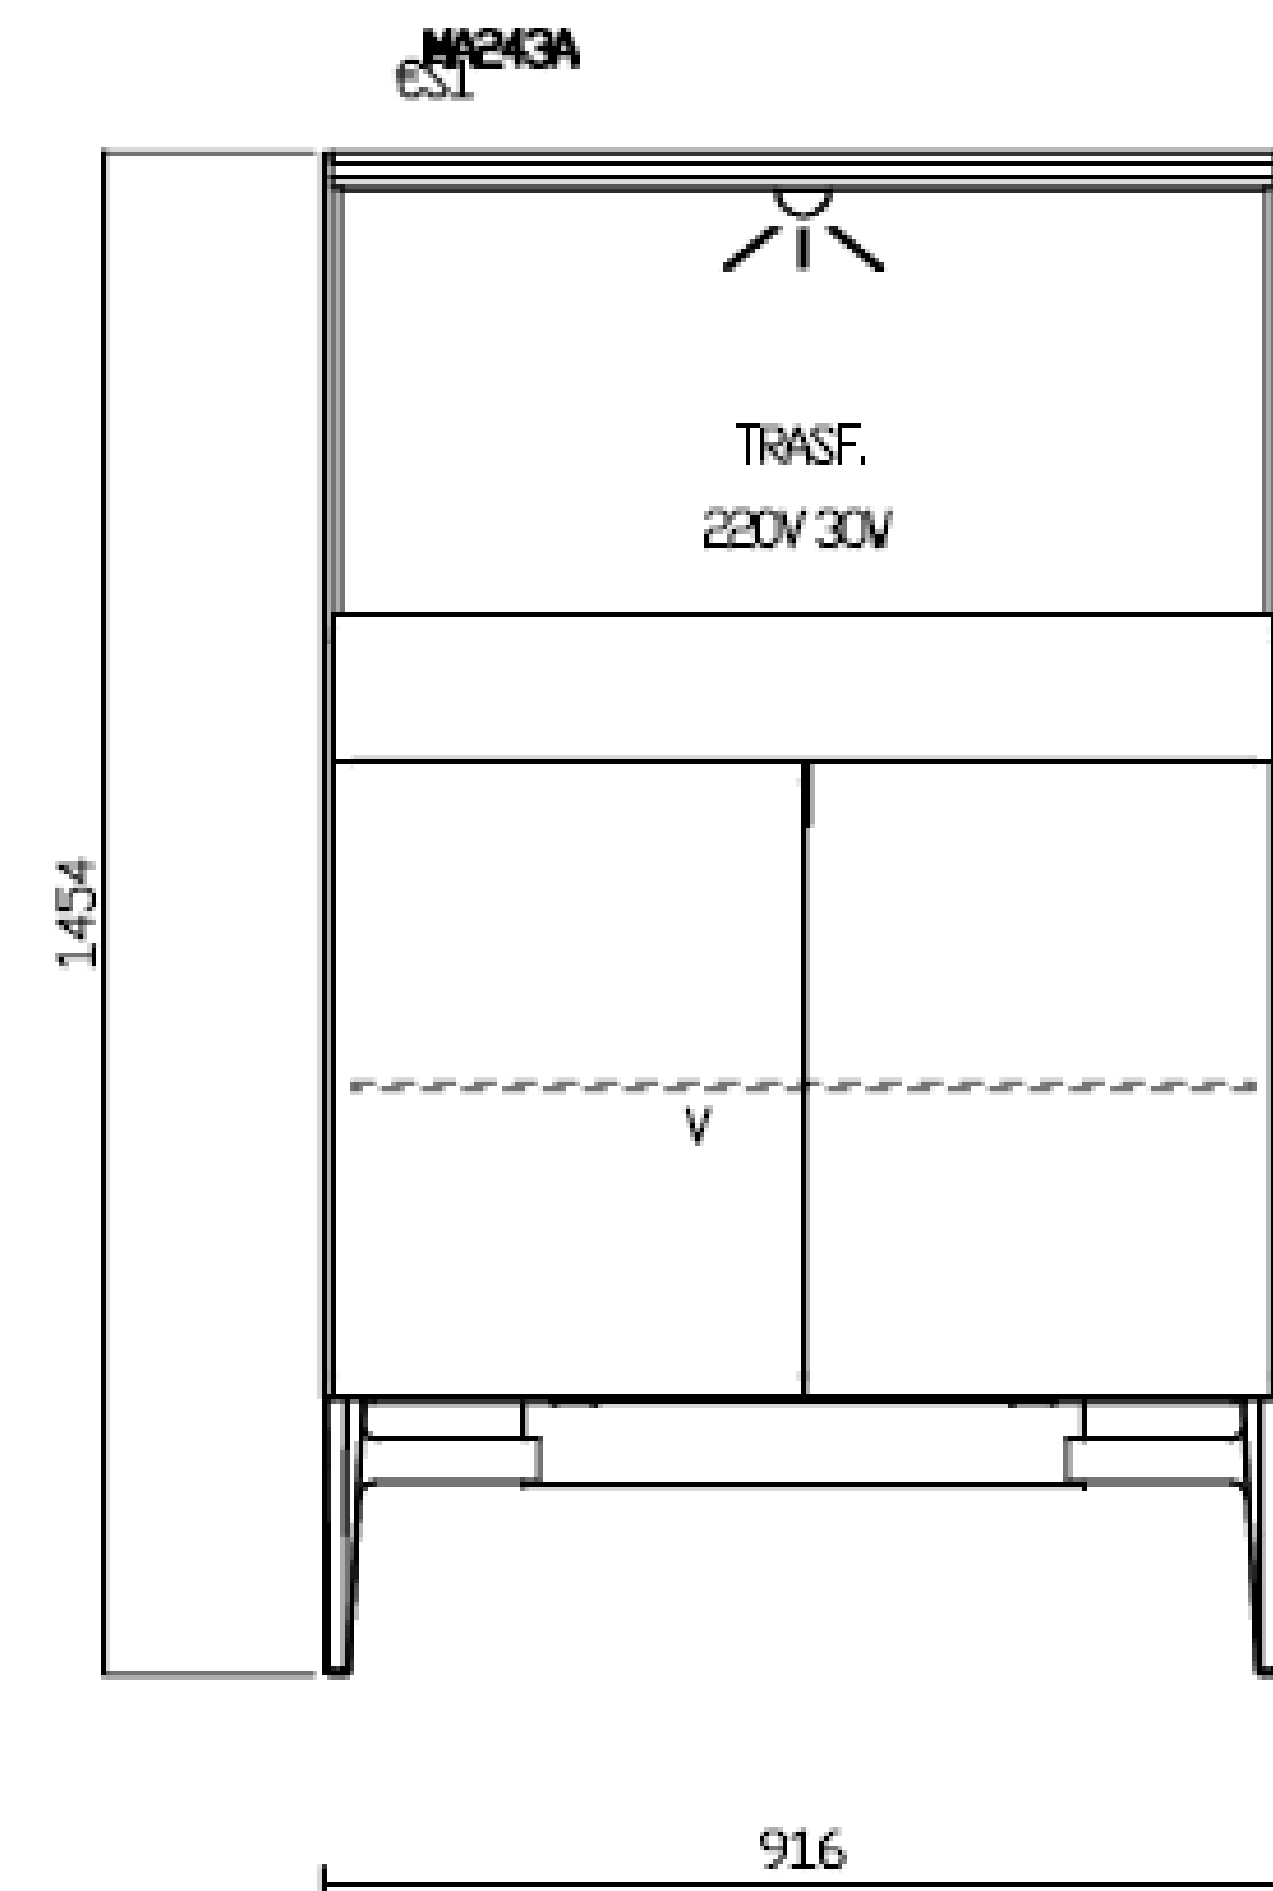

SIDEBOARDS

1 x Code sideboards

By R&D Poliform

Dims: w916 x d501 x 1454 mmh

Inner Structure / Open storage unit / Inner Back: MAT CHAMPAGNE 77

Open storage unit back panel: 4051 BRONZATO MIRROR

Wooden Doors/ Drawers / Lateral sides: GOLD WALNUT

Glass shelves: 1000 CLEAR GLASS

Rear Back Panel: MAT CHAMPAGNE 77

Feet: CHAMPAGNE

Led lamps: 3000 - K. - 220V

Finishing top: MAT ZECEVO / GOLD WALNUT

Drawer Bottom Covering t-cover: B-TECNOCOVER 06 NOCCIOLA

Retail Price: £8,474.00 inc. VAT

Sale Price: £4,205.67 inc. VAT

ST 3183

Poliform